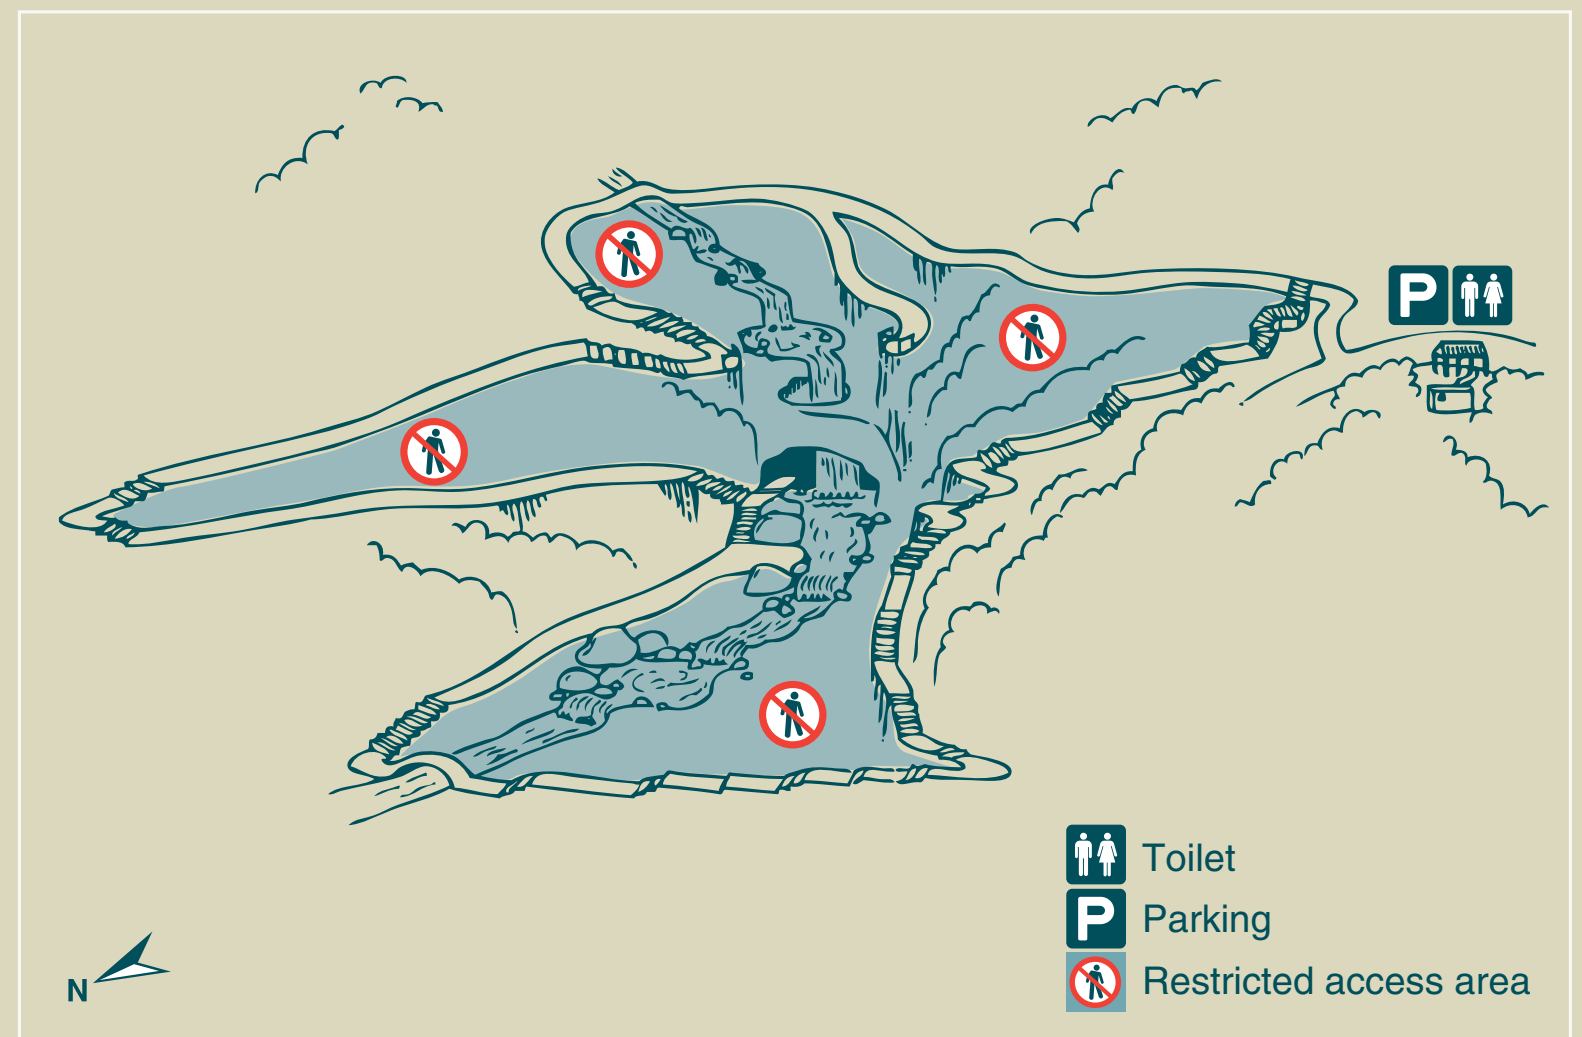

Restricted access area

Unauthorised entry prohibited

Public safety and conservation

Visitors must remain on the formed walking track and viewing platforms.

A restricted access area has been declared over the area bounded by the walking track circuit as shown on the map.

This is for the safety of visitors and protection of the glowworm colony.

Entry to the restricted access area is prohibited without a permit or written approval.

Contravention of a requirement of this notice is an offence under the *Nature Conservation Act 1992*.

Maximum penalty: 80 penalty units. On-the-spot fines apply.

For further information phone 13 74 68 (13 QGOV).

Si1709