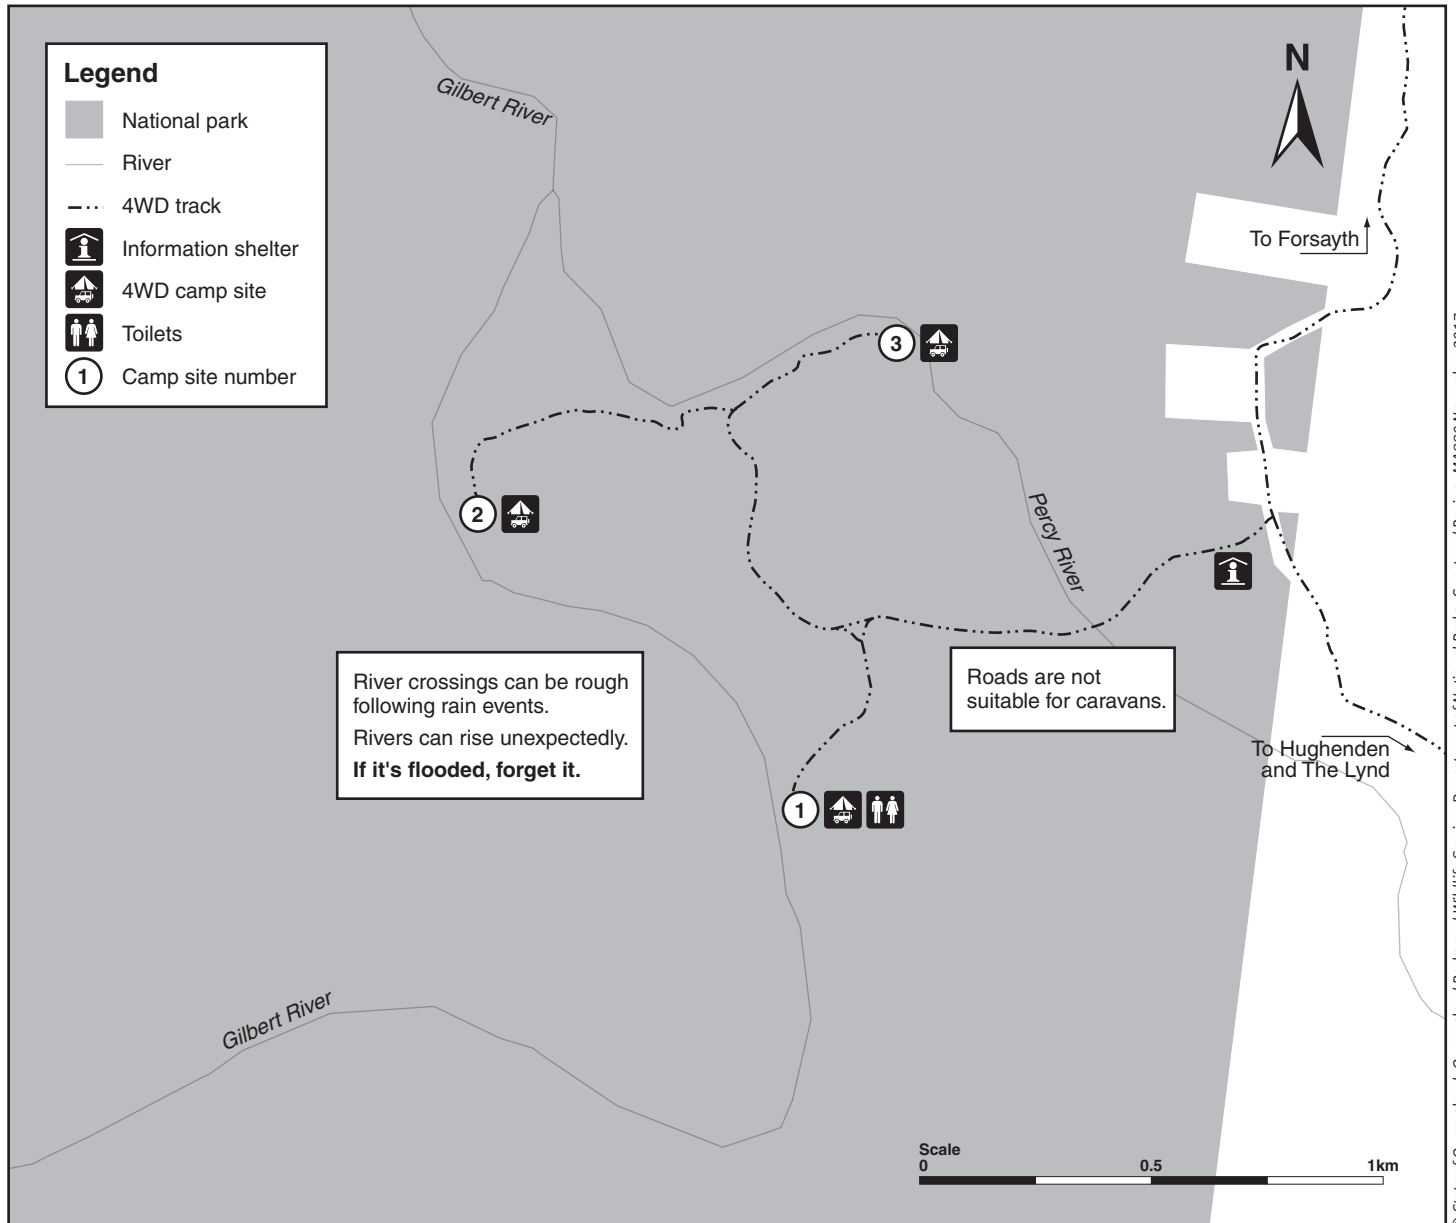

# Rungulla camping area map

## Rungulla National Park

© State of Queensland. Queensland Parks and Wildlife Service, Department of National Parks, Sport and Racing. MA880 November 2017