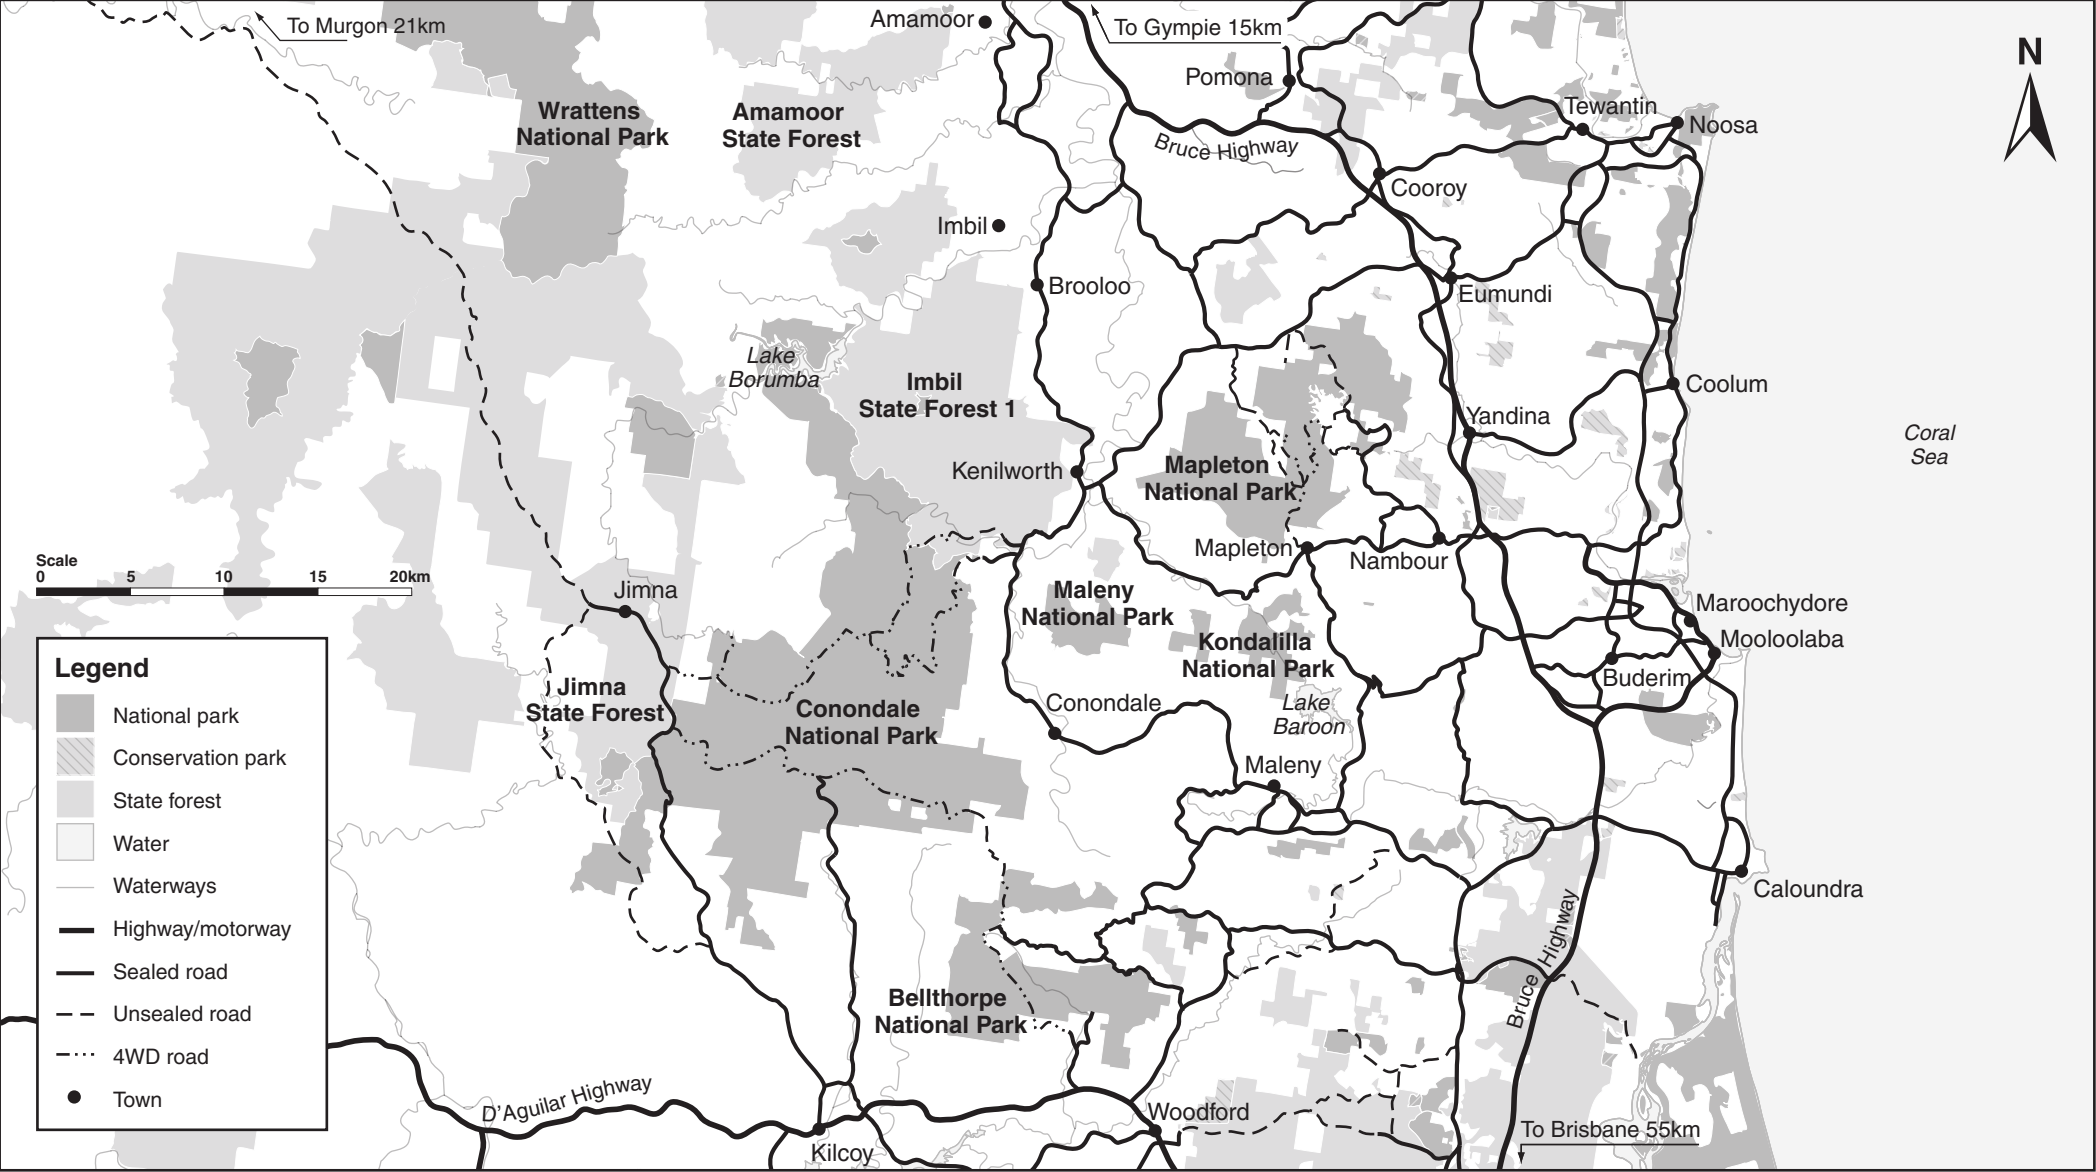

Sunshine Coast Hinterland map

Locality map

© State of Queensland. Queensland Parks and Wildlife Service, Department of National Parks, Sport and Racing. MA353 August 2016