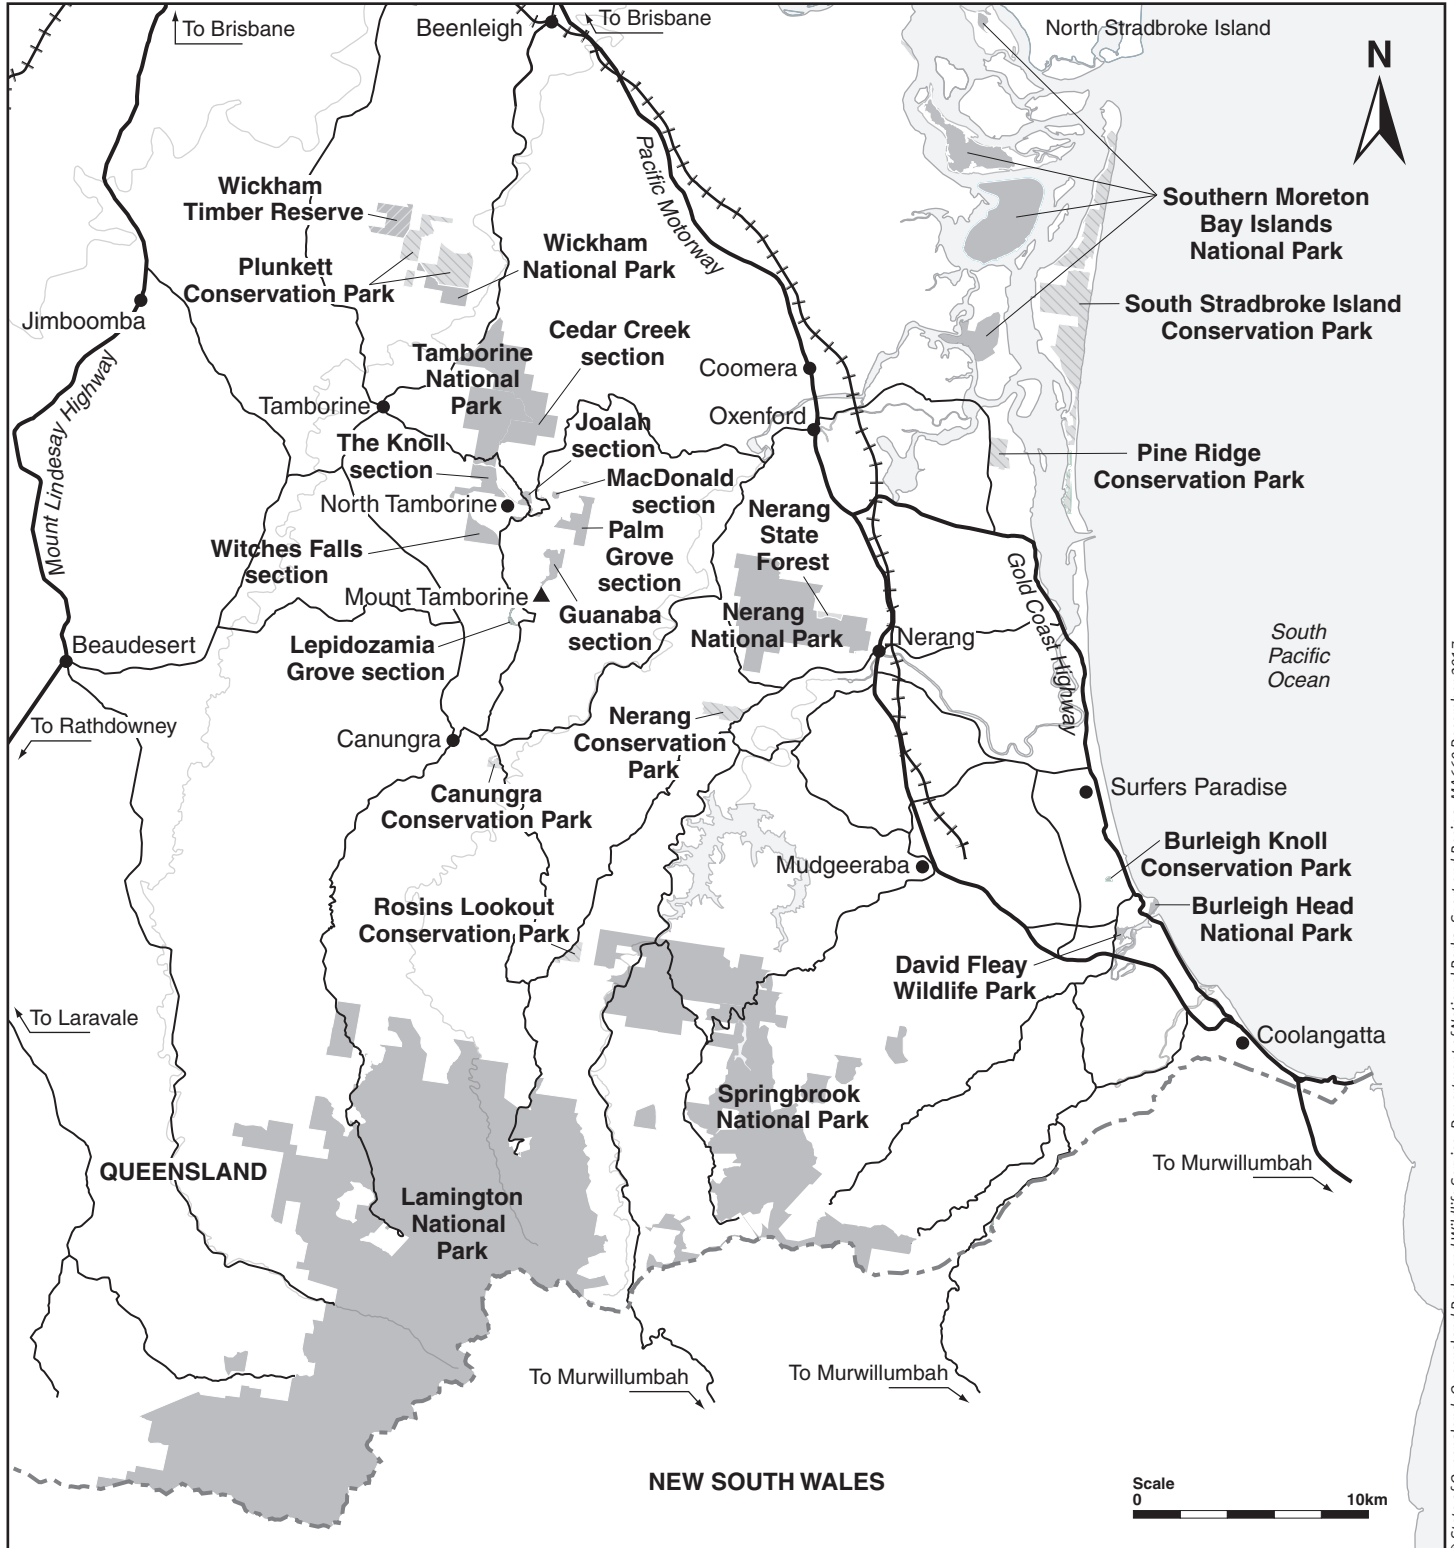

Gold Coast and hinterland parks map

© State of Queensland. Queensland Parks and Wildlife Service. Department of National Parks, Sport and Racing. MA660 December 2017