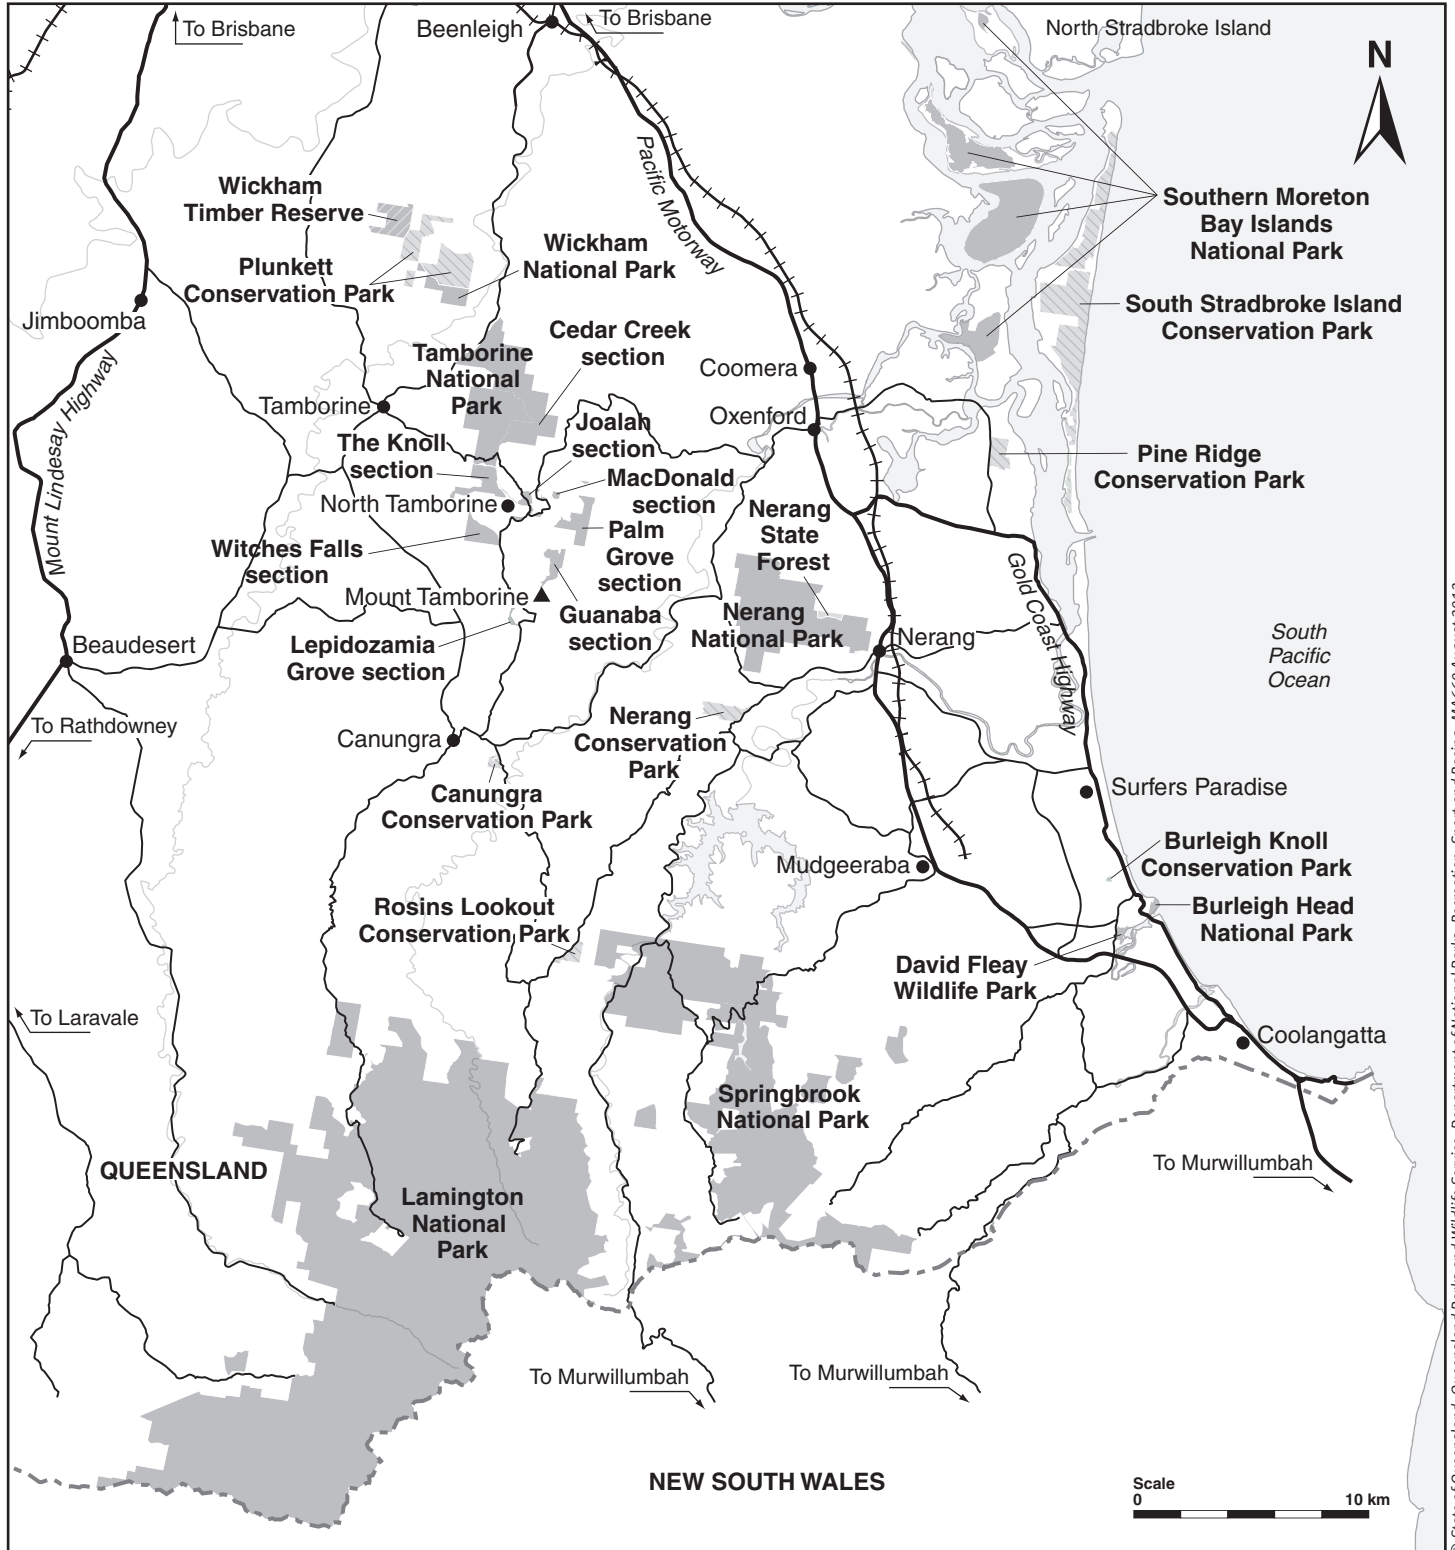

Gold Coast and hinterland parks map

Legend

 National park	 Water	 Railway
 State forest	 Waterway	 State border
 Conservation park	 Highway	 Town
 Timber reserve	 Major sealed road	

© State of Queensland. Queensland Parks and Wildlife Service, Department of National Parks, Recreation, Sport and Racing. MA660 August 2012