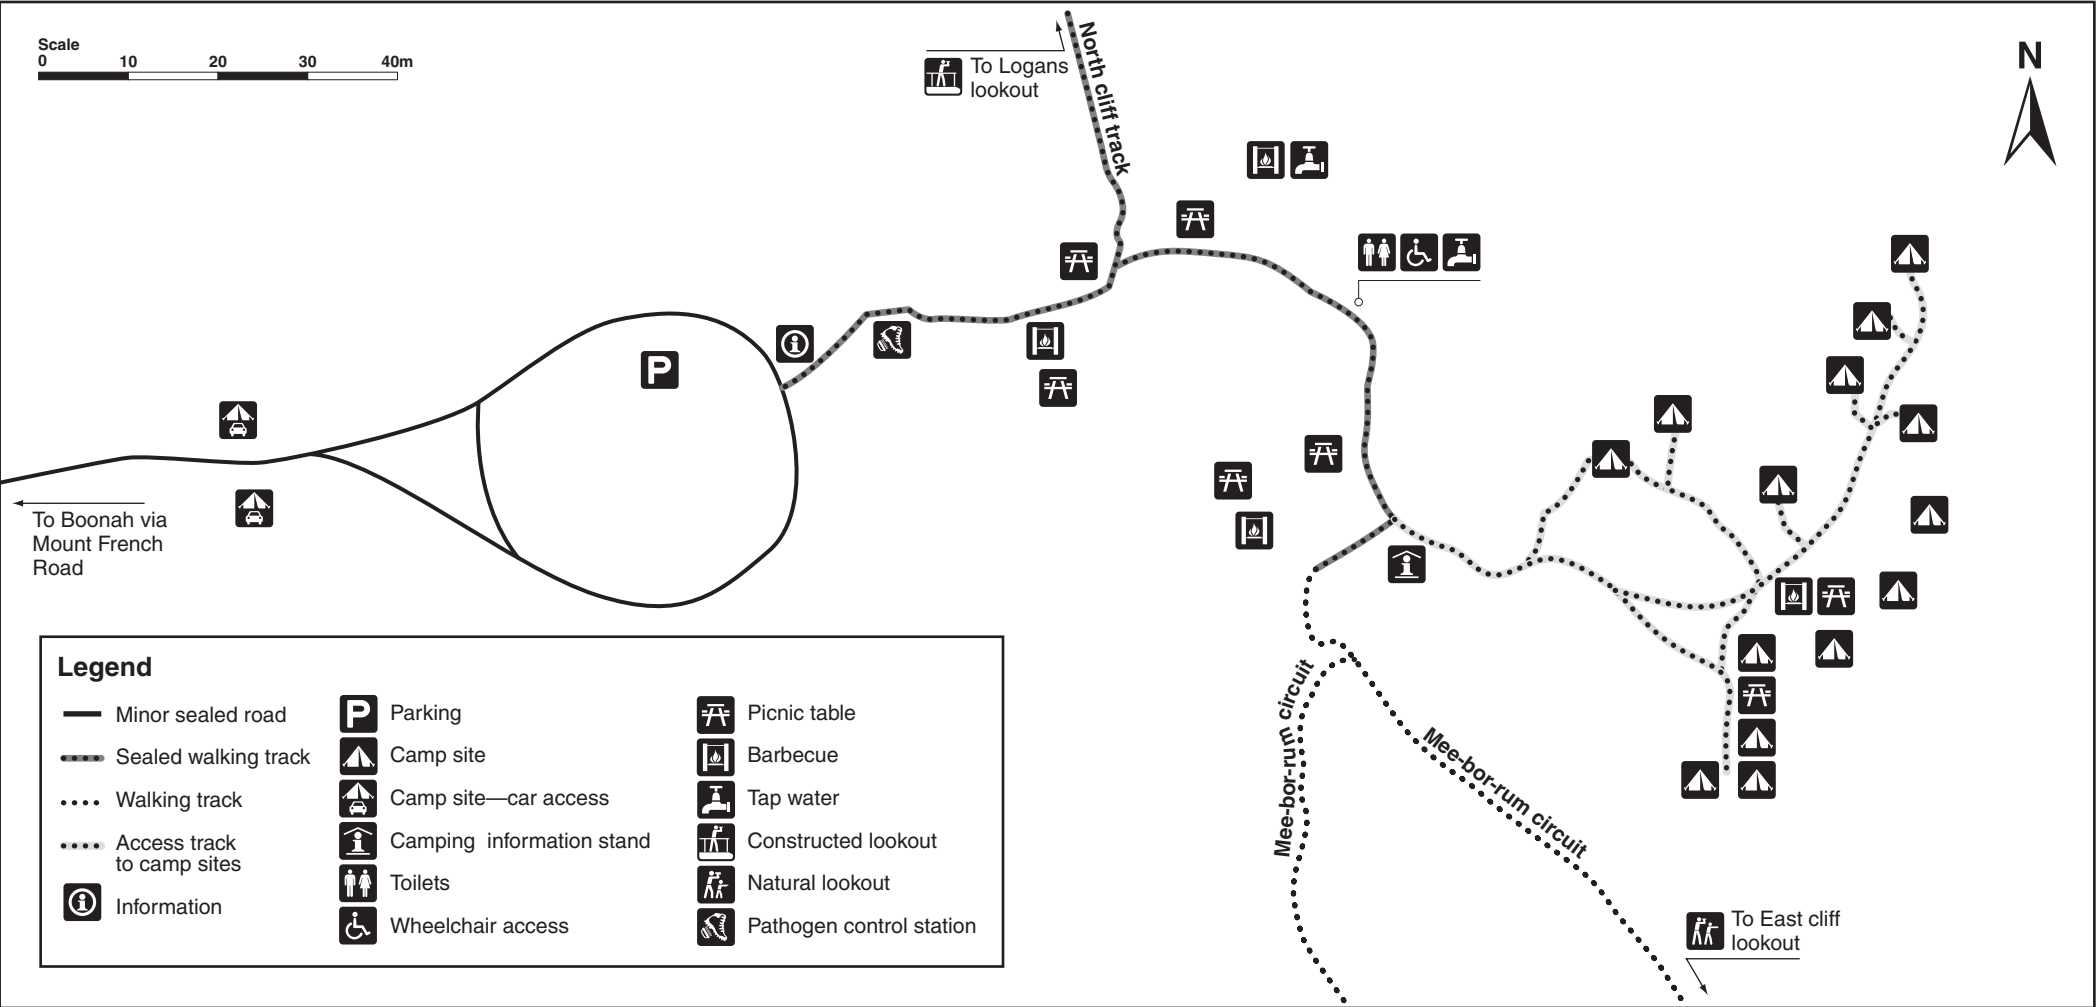

Mount French section, Moogerah Peaks National Park map

Frog Buttress camping area

© State of Queensland. Queensland Parks and Wildlife Service, Department of National Parks, Sport and Racing. MA315 April 2016