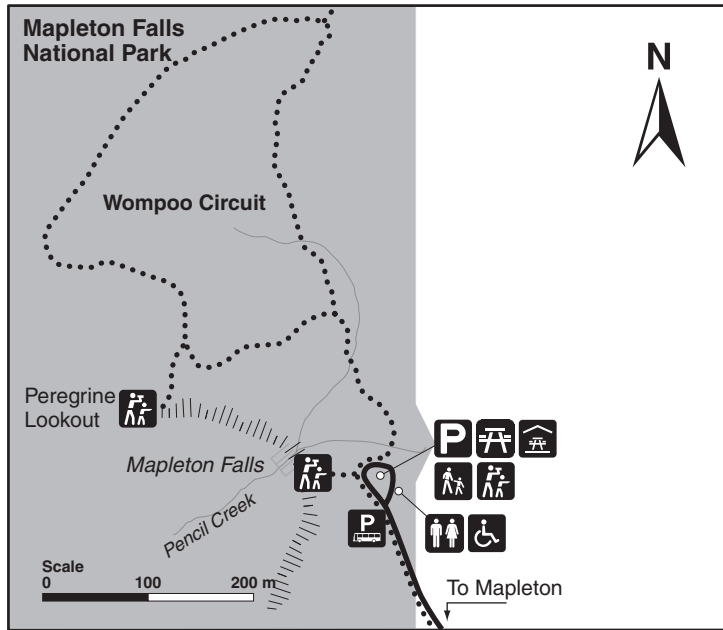

Mapleton, Mapleton Falls and Kondalilla national parks map

Legend

- National park
- Conservation park
- State forest
- Waterways
- Highway
- Sealed road
- Unsealed road
- 4WD road
- Trail bike track
- Walking track
- Great/Walk walking track
- Places to visit
- Parking
- Bus parking
- Toilets
- Wheelchair access
- Walking track
- Lookout
- Sheltered picnic area
- Picnic table
- Barbecue wood
- Barbecue—electric
- Camping
- Trail bike track
- Abseiling
- Domestic animals prohibited