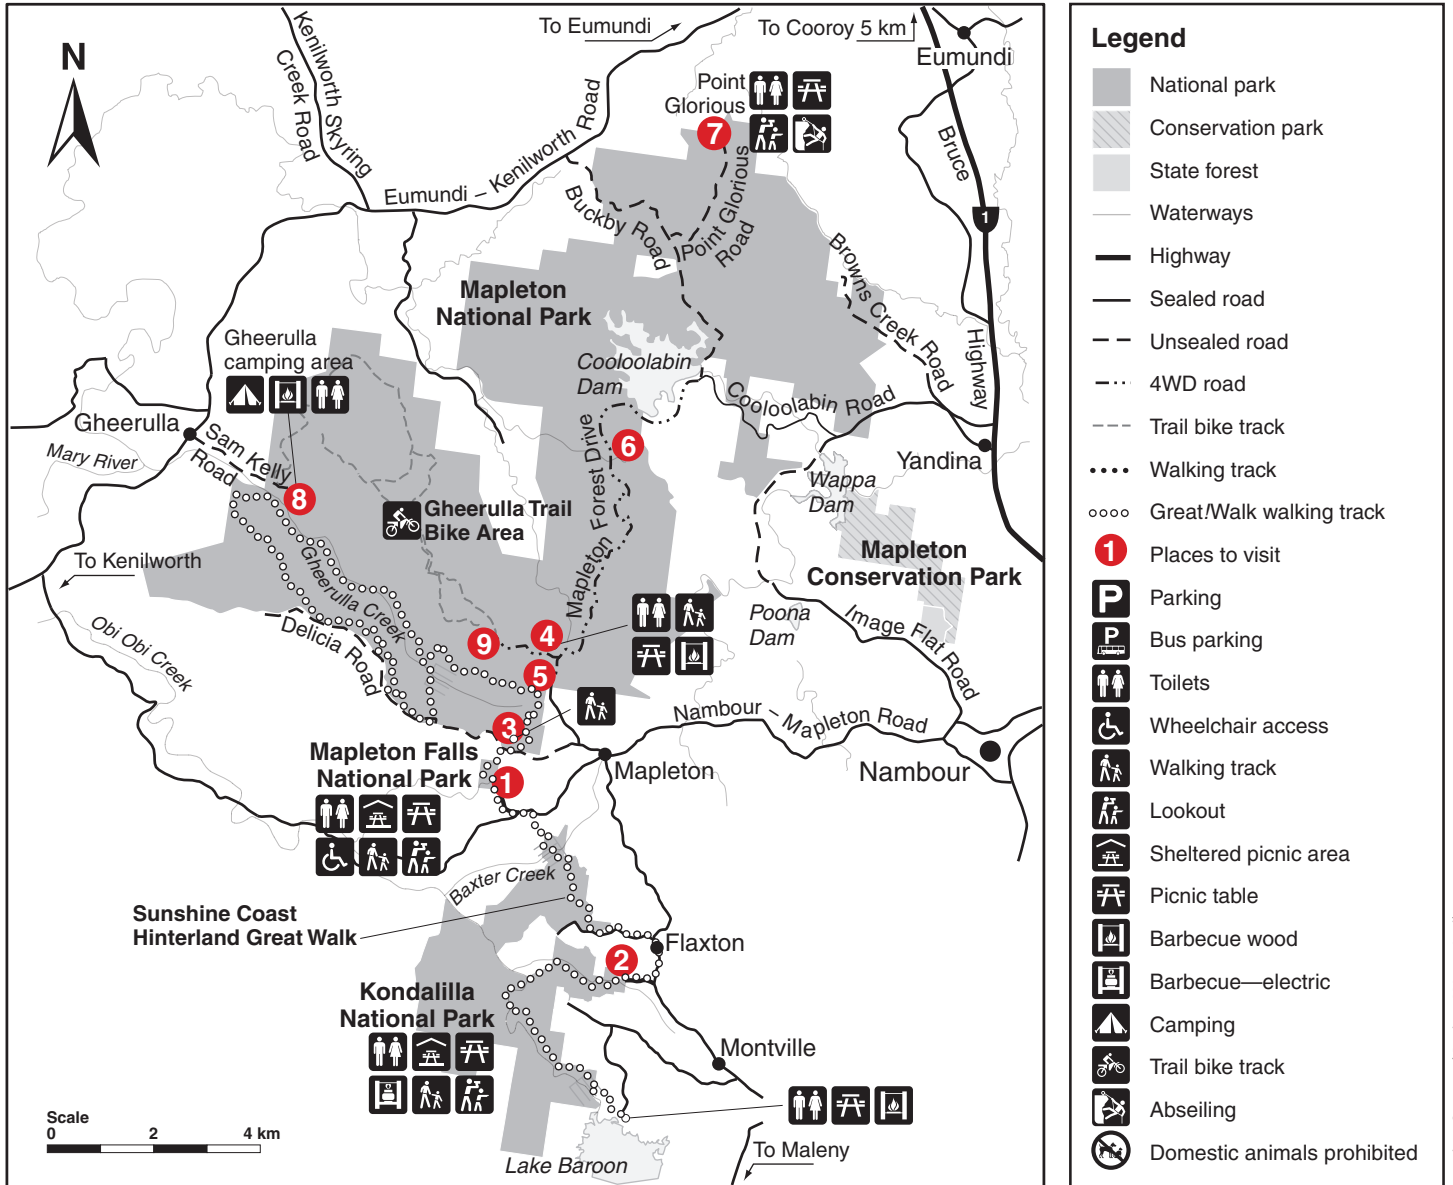

Mapleton, Mapleton Falls and Kondalilla national parks map

Legend

- National park
- Conservation park
- State forest
- Waterways
- Highway
- Sealed road
- Unsealed road
- 4WD road
- Trail bike track
- Walking track
- Great/Walk walking track
- Places to visit
- Parking
- Bus parking
- Toilets
- Wheelchair access
- Walking track
- Lookout
- Sheltered picnic area
- Picnic table
- Barbecue wood
- Barbecue—electric
- Camping
- Trail bike track
- Abseiling
- Domestic animals prohibited

© State of Queensland. Queensland Parks and Wildlife Service, Department of National Parks, Recreation, Sport and Racing. MA722 April 2012