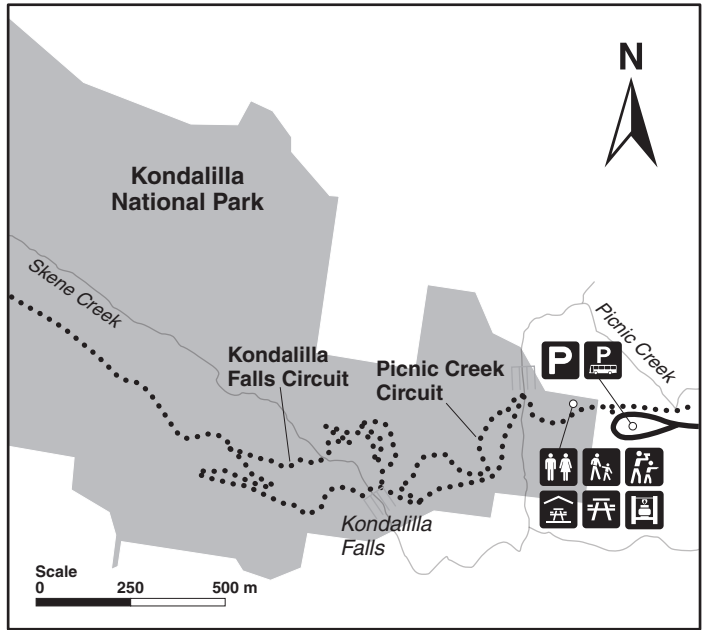

Mapleton, Mapleton Falls and Kondalilla national parks map

Legend

- National park
- Conservation park
- State forest
- Waterways
- Highway
- Sealed road
- Unsealed road
- 4WD road
- Trail bike track
- Walking track
- Great/Walk walking track
- Places to visit
- Parking
- Bus parking
- Toilets
- Wheelchair access
- Walking track
- Lookout
- Sheltered picnic area
- Picnic table
- Barbecue wood
- Barbecue—electric
- Camping
- Trail bike track
- Abseiling
- Domestic animals prohibited