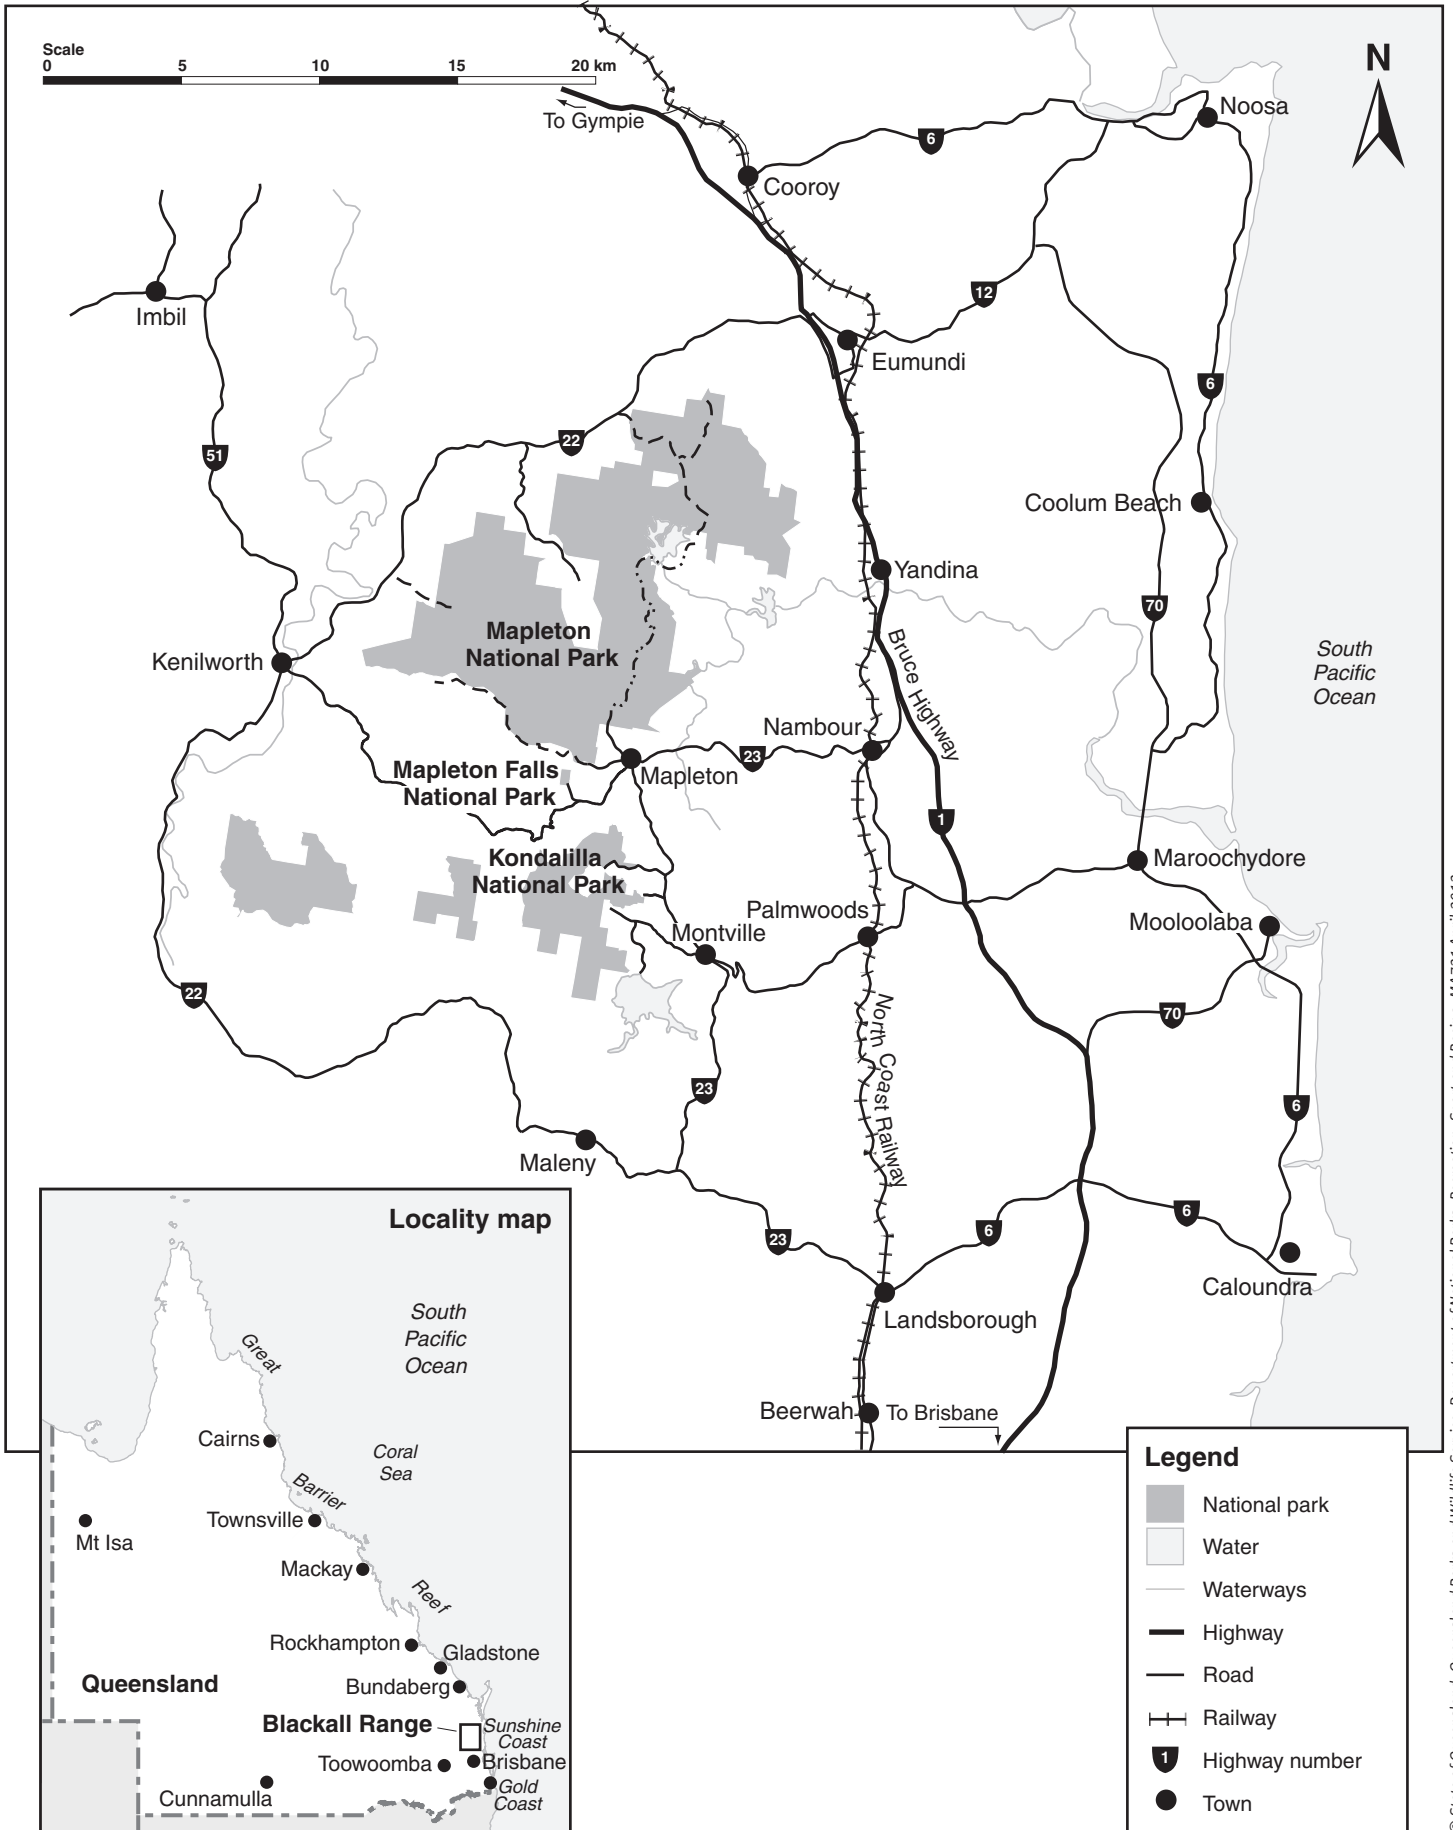

Locality map

Mapleton, Kondalilla and Mapleton Falls National Parks

© State of Queensland. Queensland Parks and Wildlife Service, Department of National Parks, Recreation, Sport and Racing. MA721 April 2012