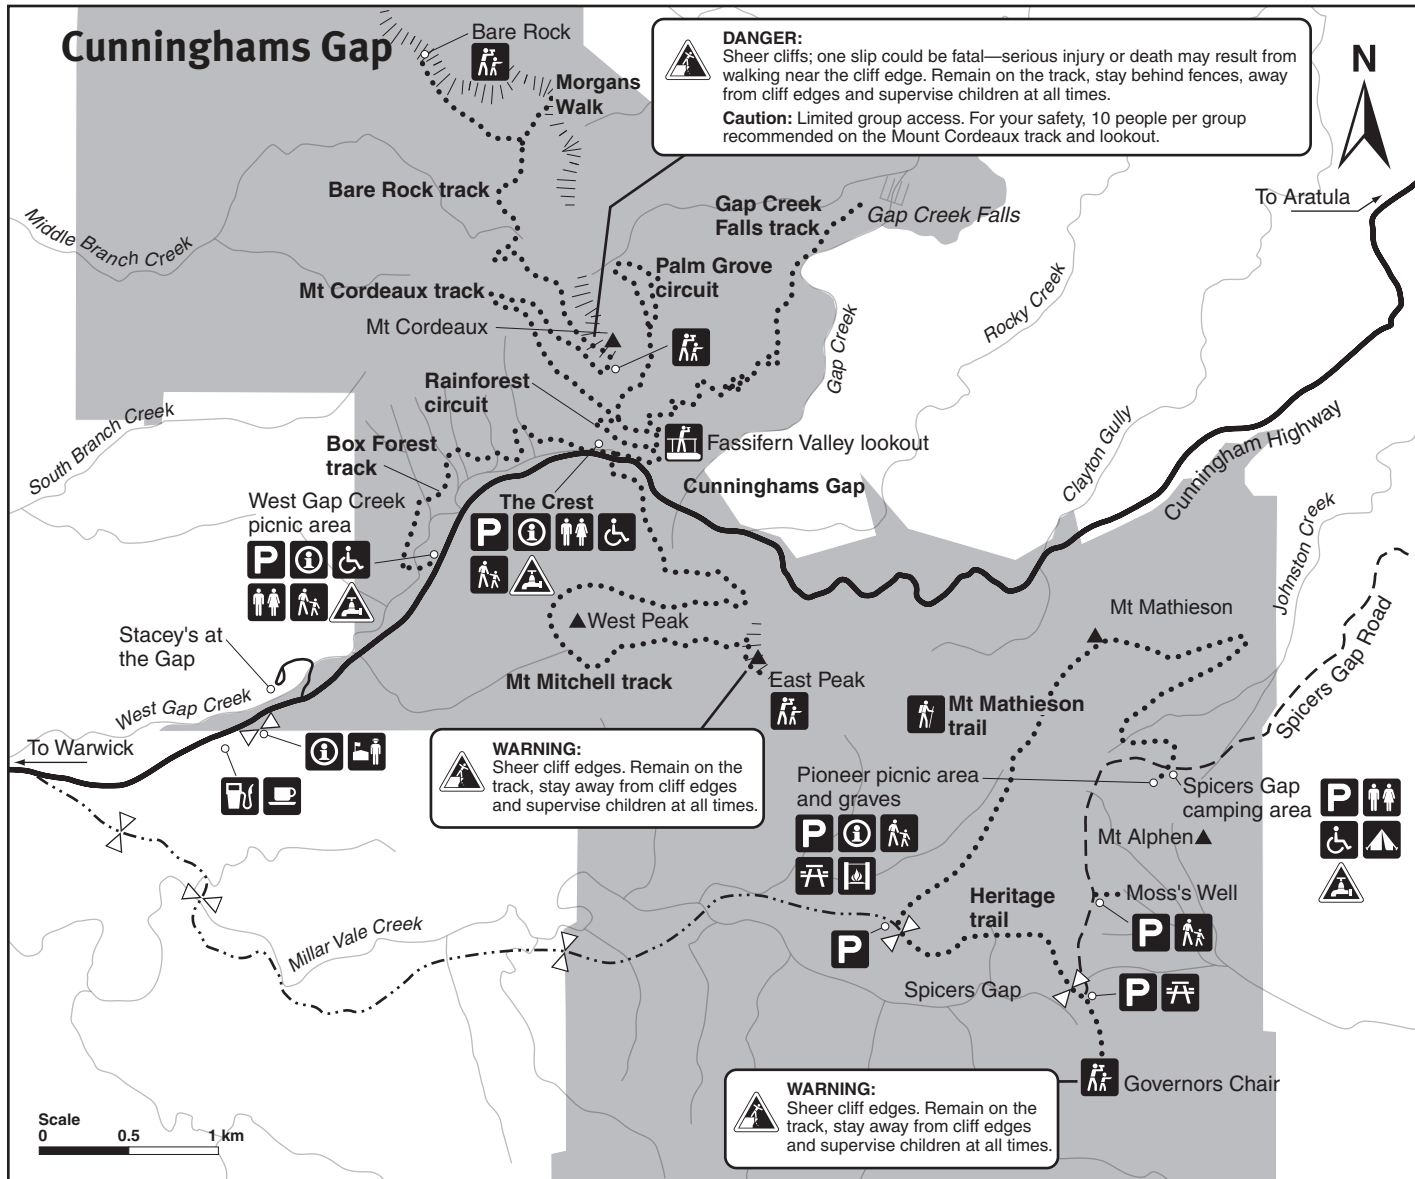

# Main Range National Park map

## Cunninghams Gap and Queen Mary Falls

© State of Queensland. Queensland Parks and Wildlife Service, Department of National Parks, Recreation, Sport and Racing. MA254 October 2012