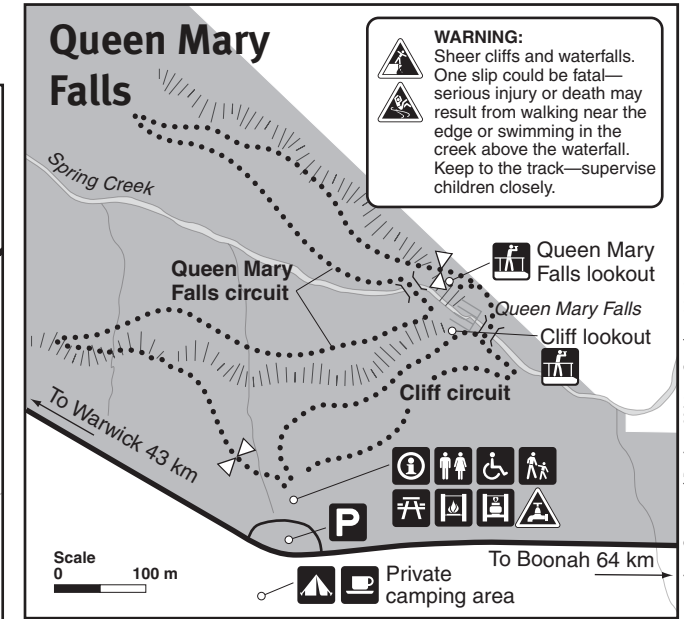

# Main Range National Park map

## Cunninghams Gap and Queen Mary Falls

© State of Queensland. Queensland Parks and Wildlife Service, Department of National Parks, Recreation, Sport and Racing. MA254 October 2012