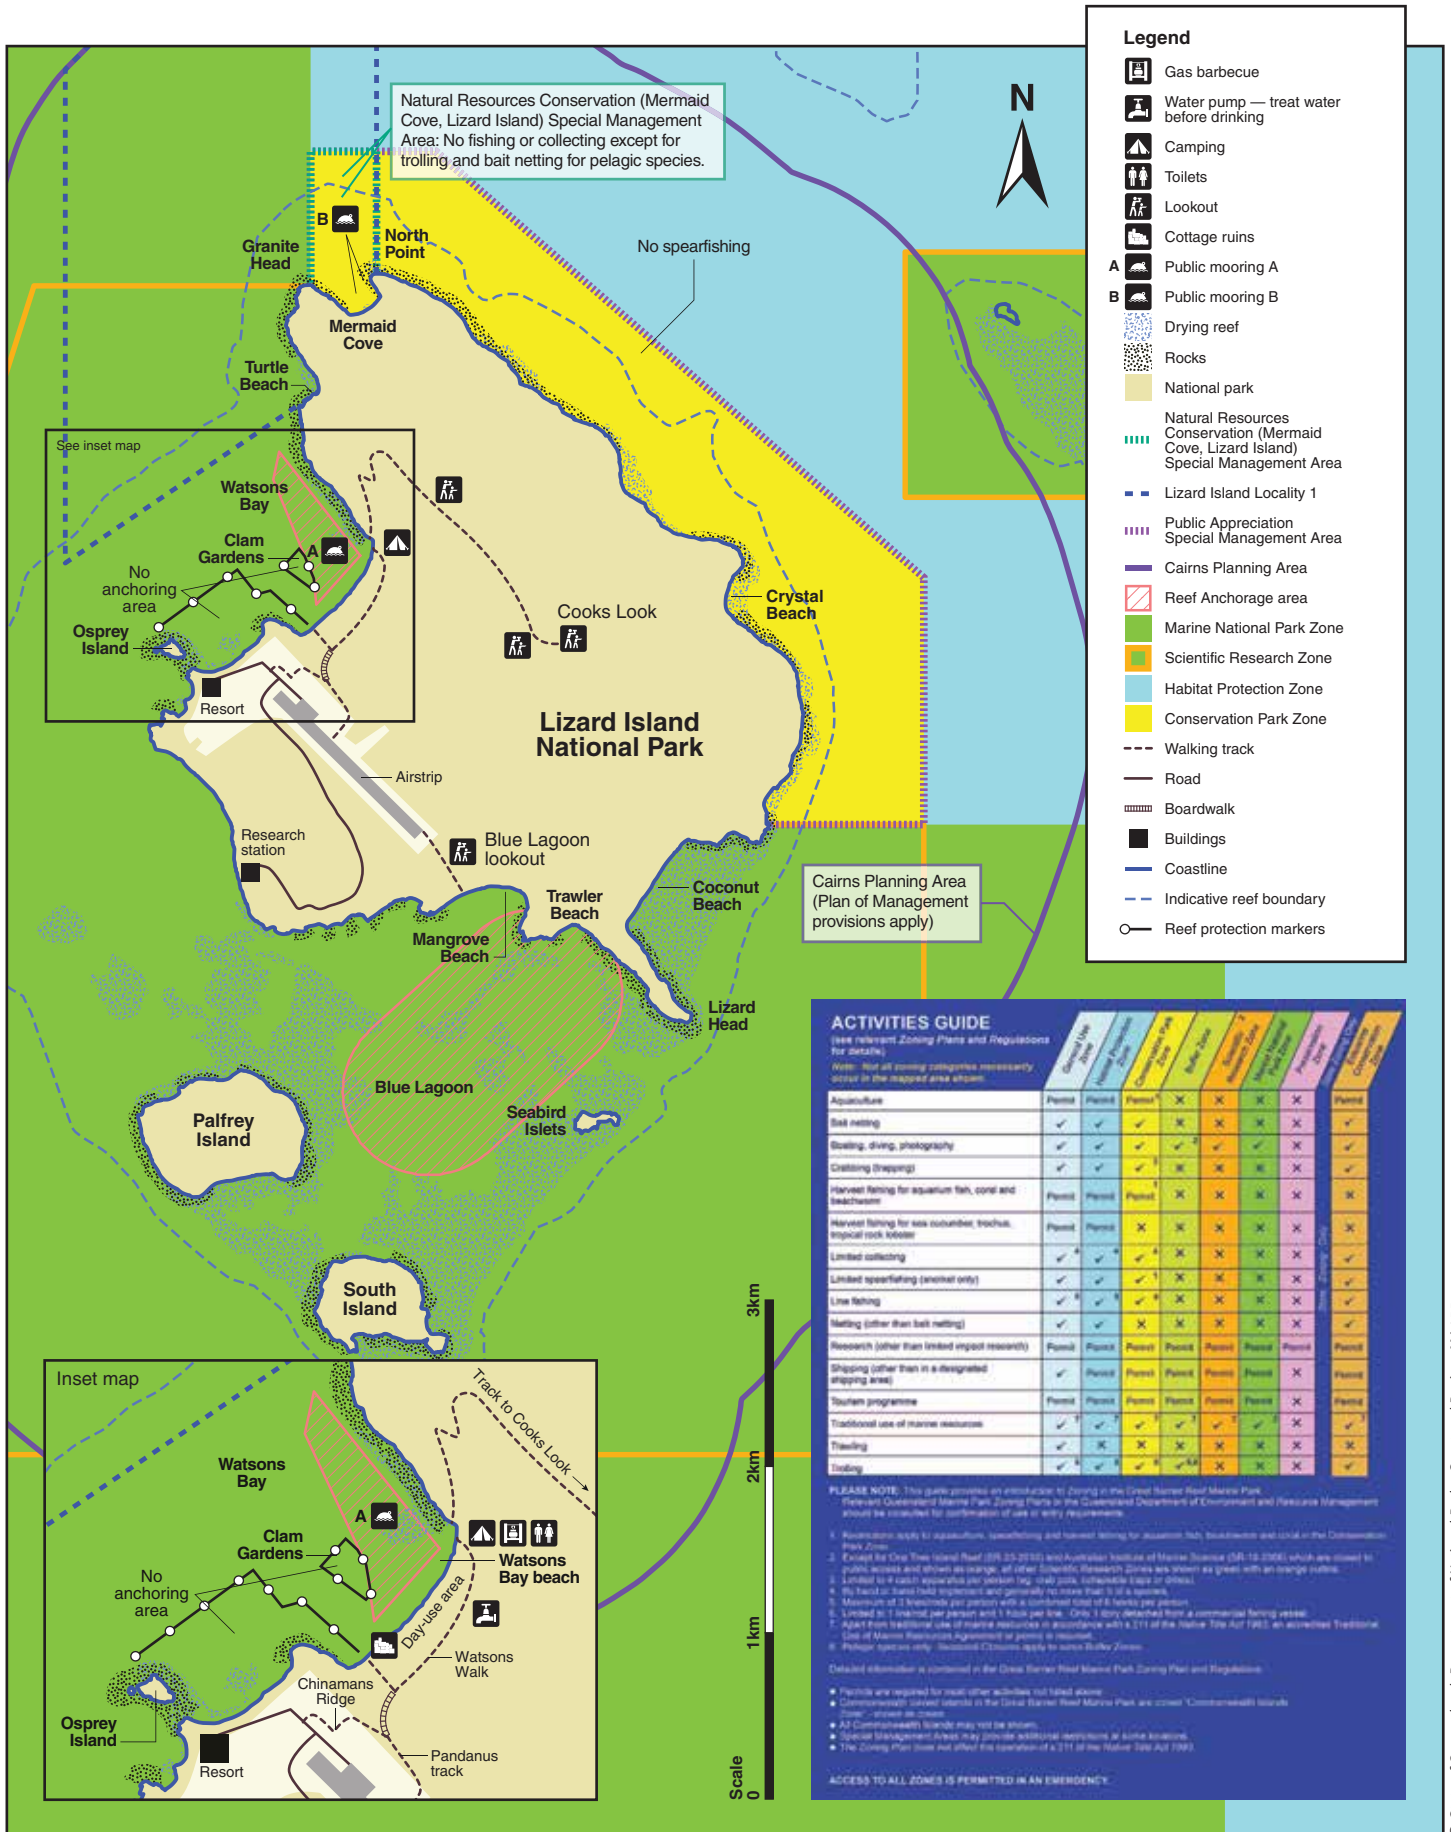

# Lizard Island National Park

Great Barrier Reef Marine Park

November 2009

This map provides an introduction to marine park zoning around Lizard Island. Vessel anchoring restrictions and fishing and collecting restrictions apply. For more information contact the Great Barrier Reef Marine Park Authority (GBRMPA) — phone 1800 990 177 or go to [www.gbrmpa.gov.au](http://www.gbrmpa.gov.au)