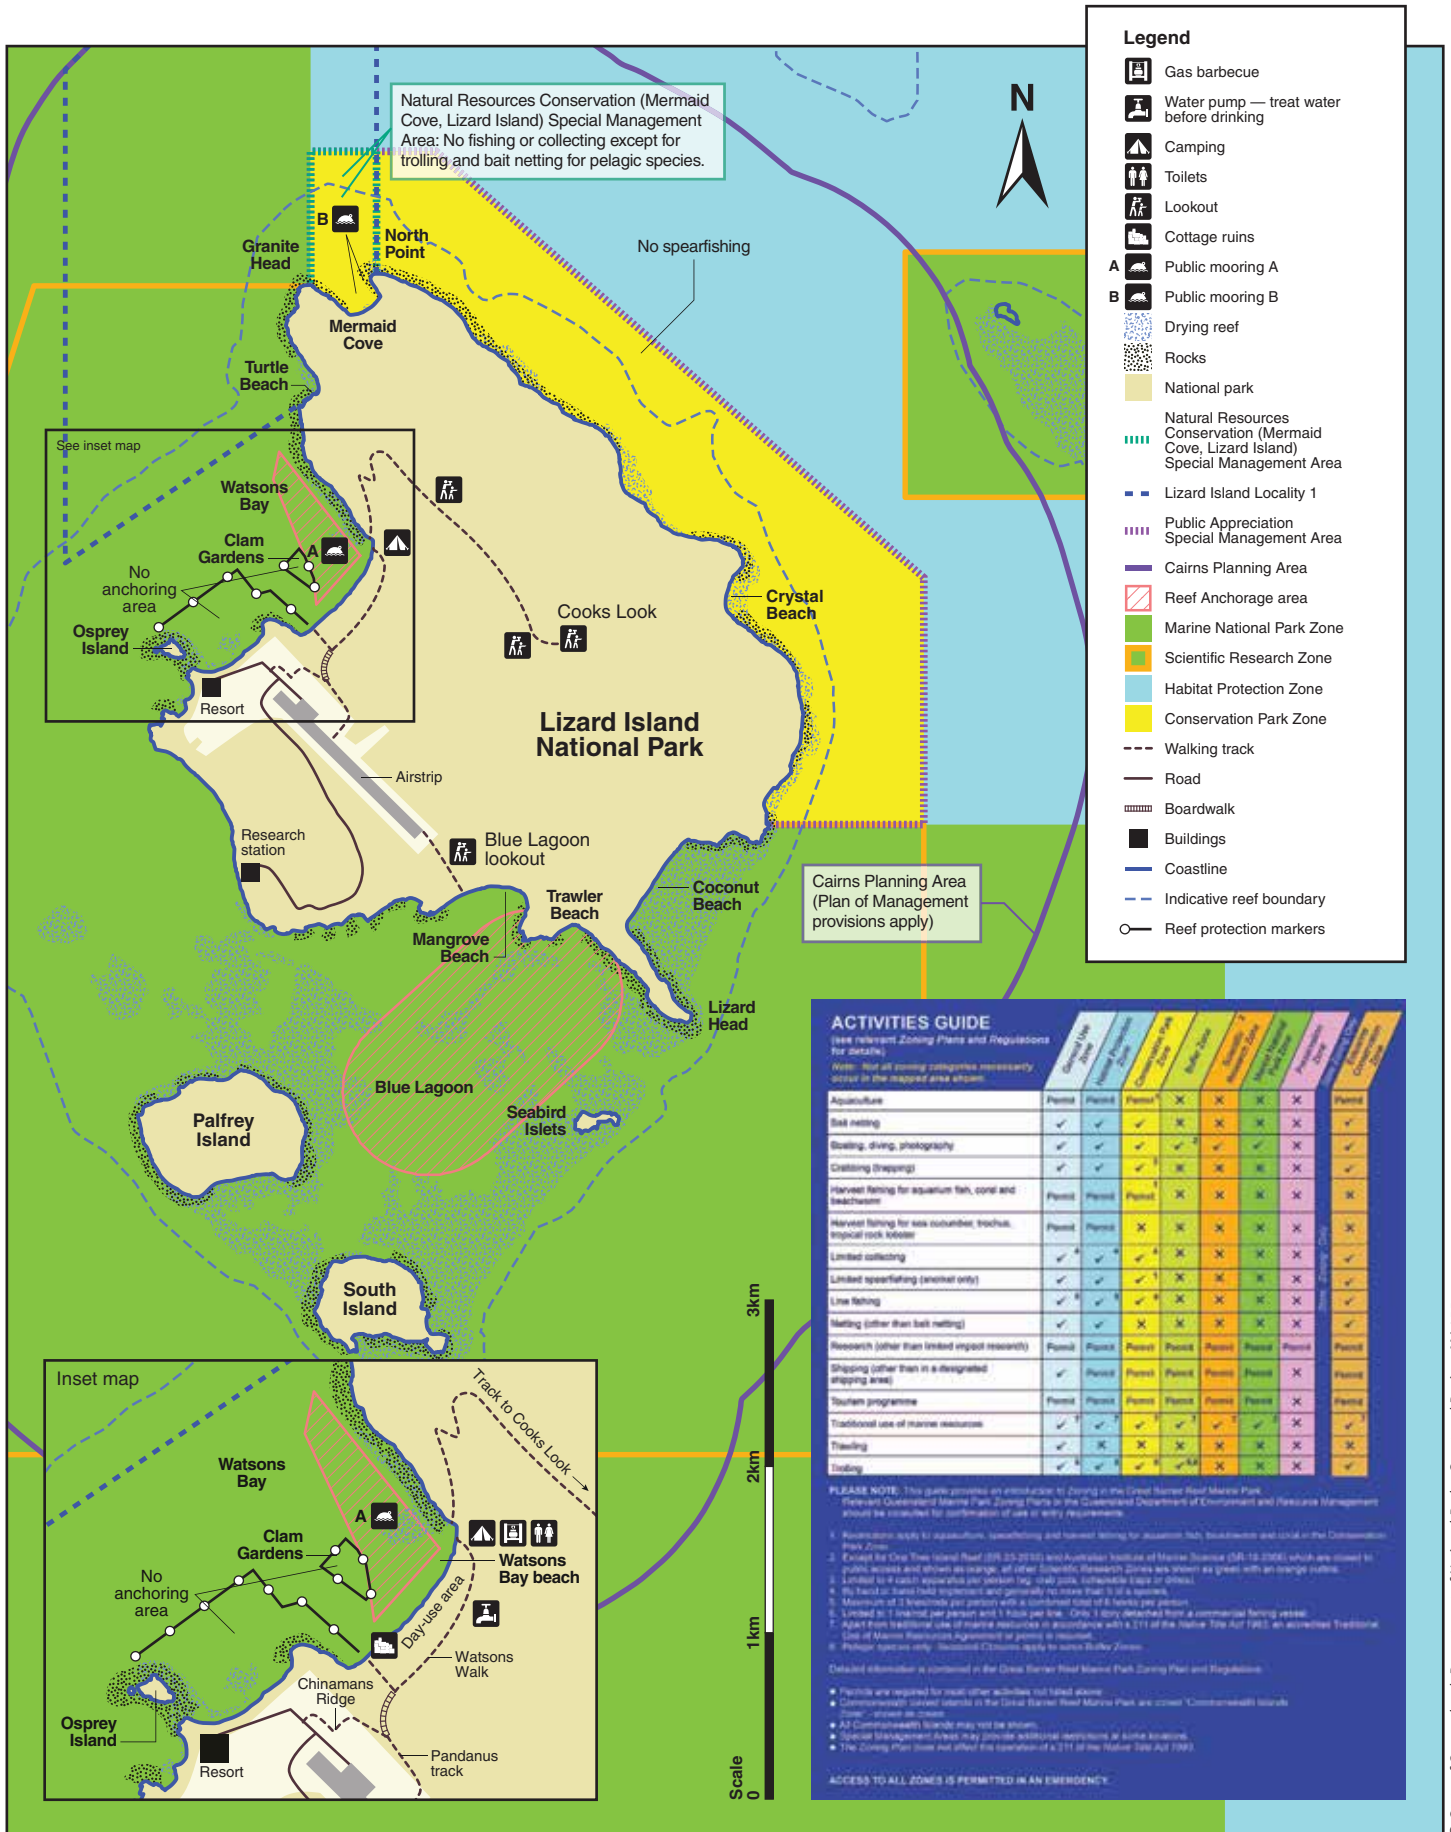

Lizard Island National Park

Great Barrier Reef Marine Park

November 2009

This map provides an introduction to marine park zoning around Lizard Island. Vessel anchoring restrictions and fishing and collecting restrictions apply. For more information contact the Great Barrier Reef Marine Park Authority (GBRMPA) — phone 1800 990 177 or go to www.gbrmpa.gov.au