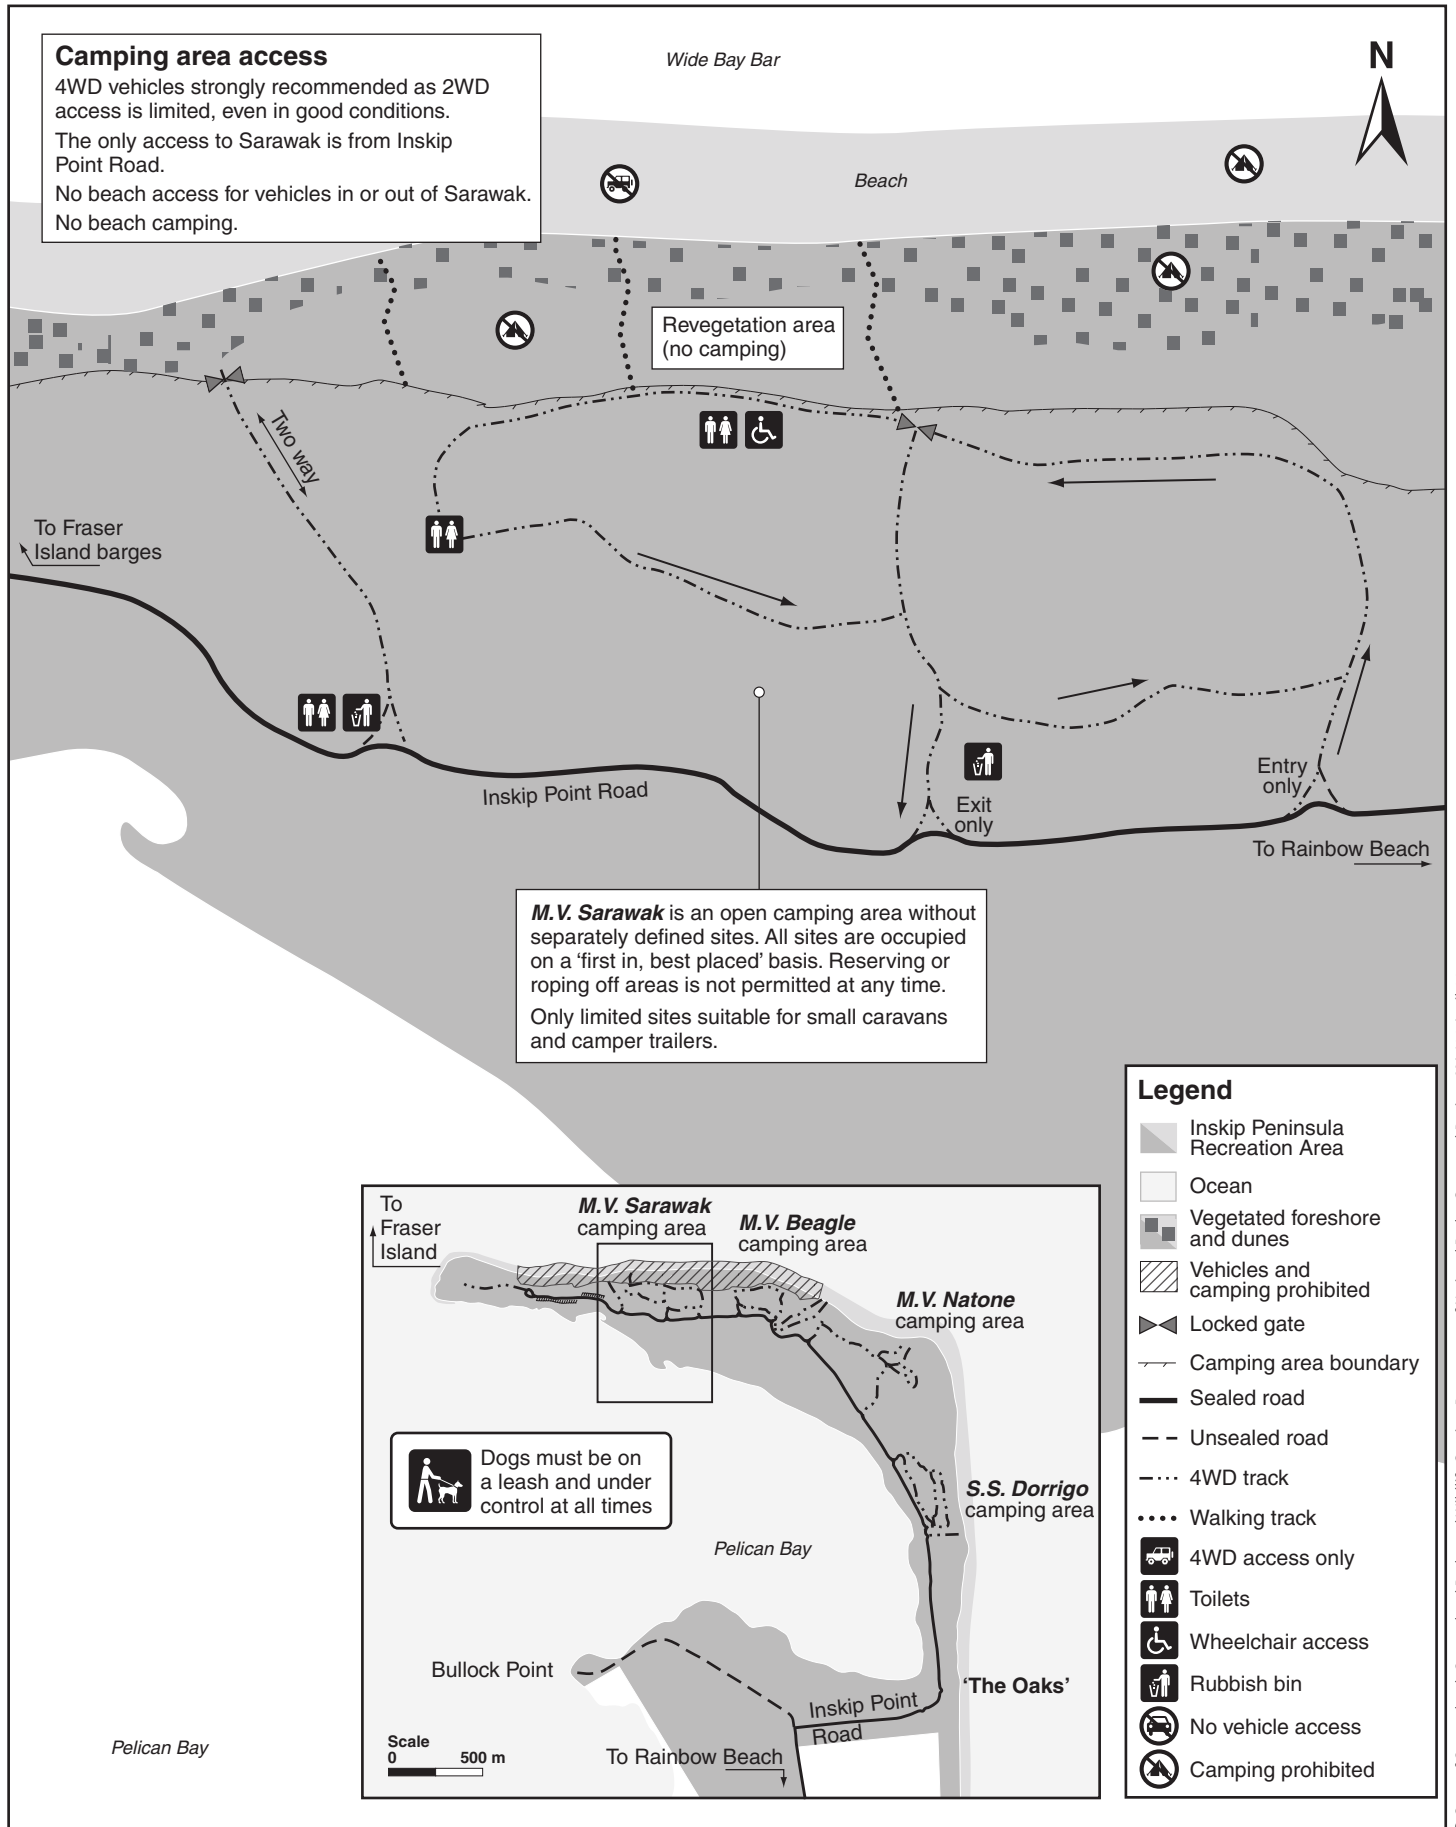

M.V. Sarawak camping area map

Inskip Peninsula Recreation Area

© State of Queensland. Queensland Parks and Wildlife Service, Department of National Parks, Sport and Racing. M4692 April 2017