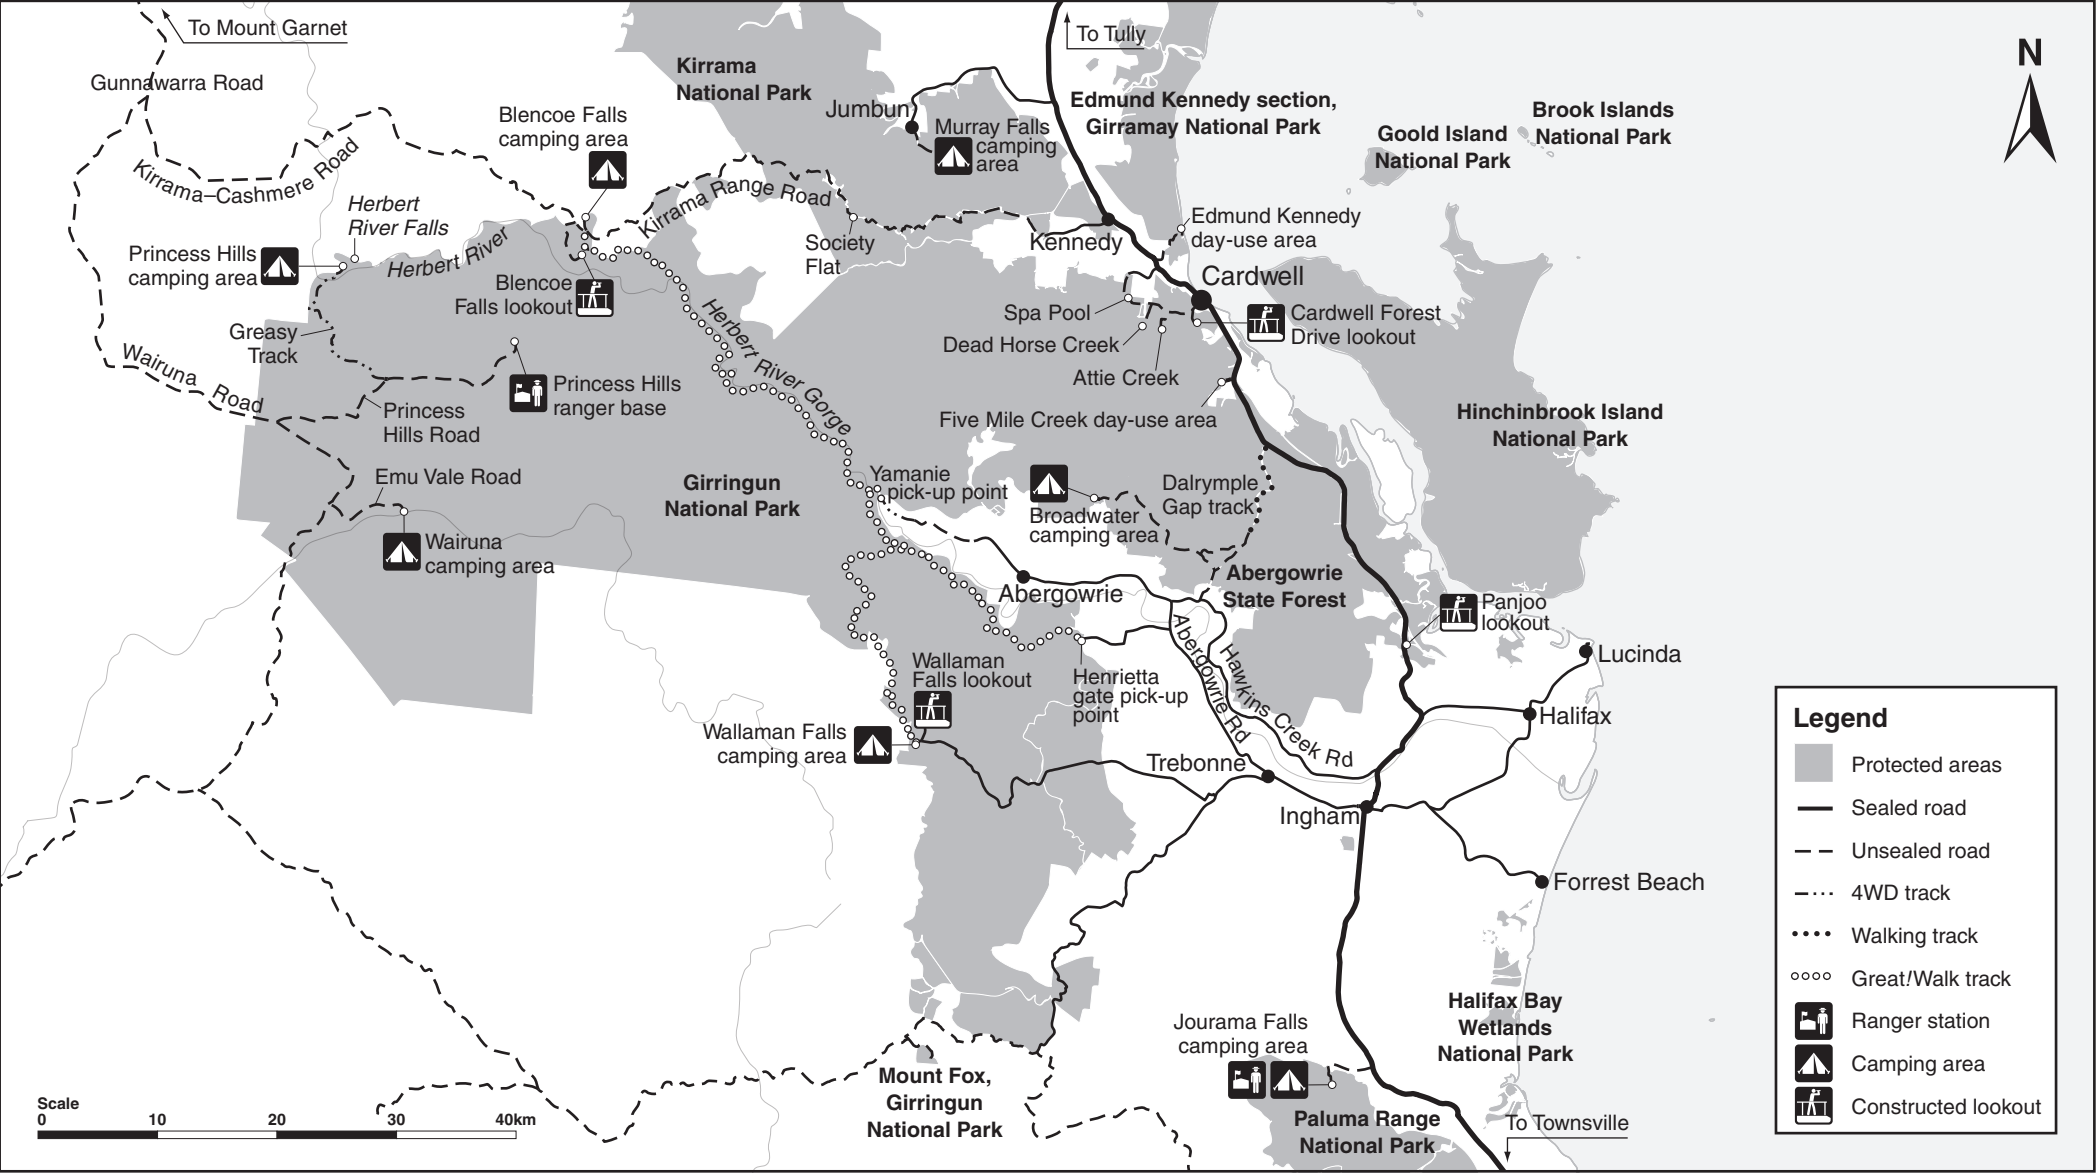

Girringun National Park and surrounds map

© State of Queensland. Queensland Parks and Wildlife Service. MA289 February 2018