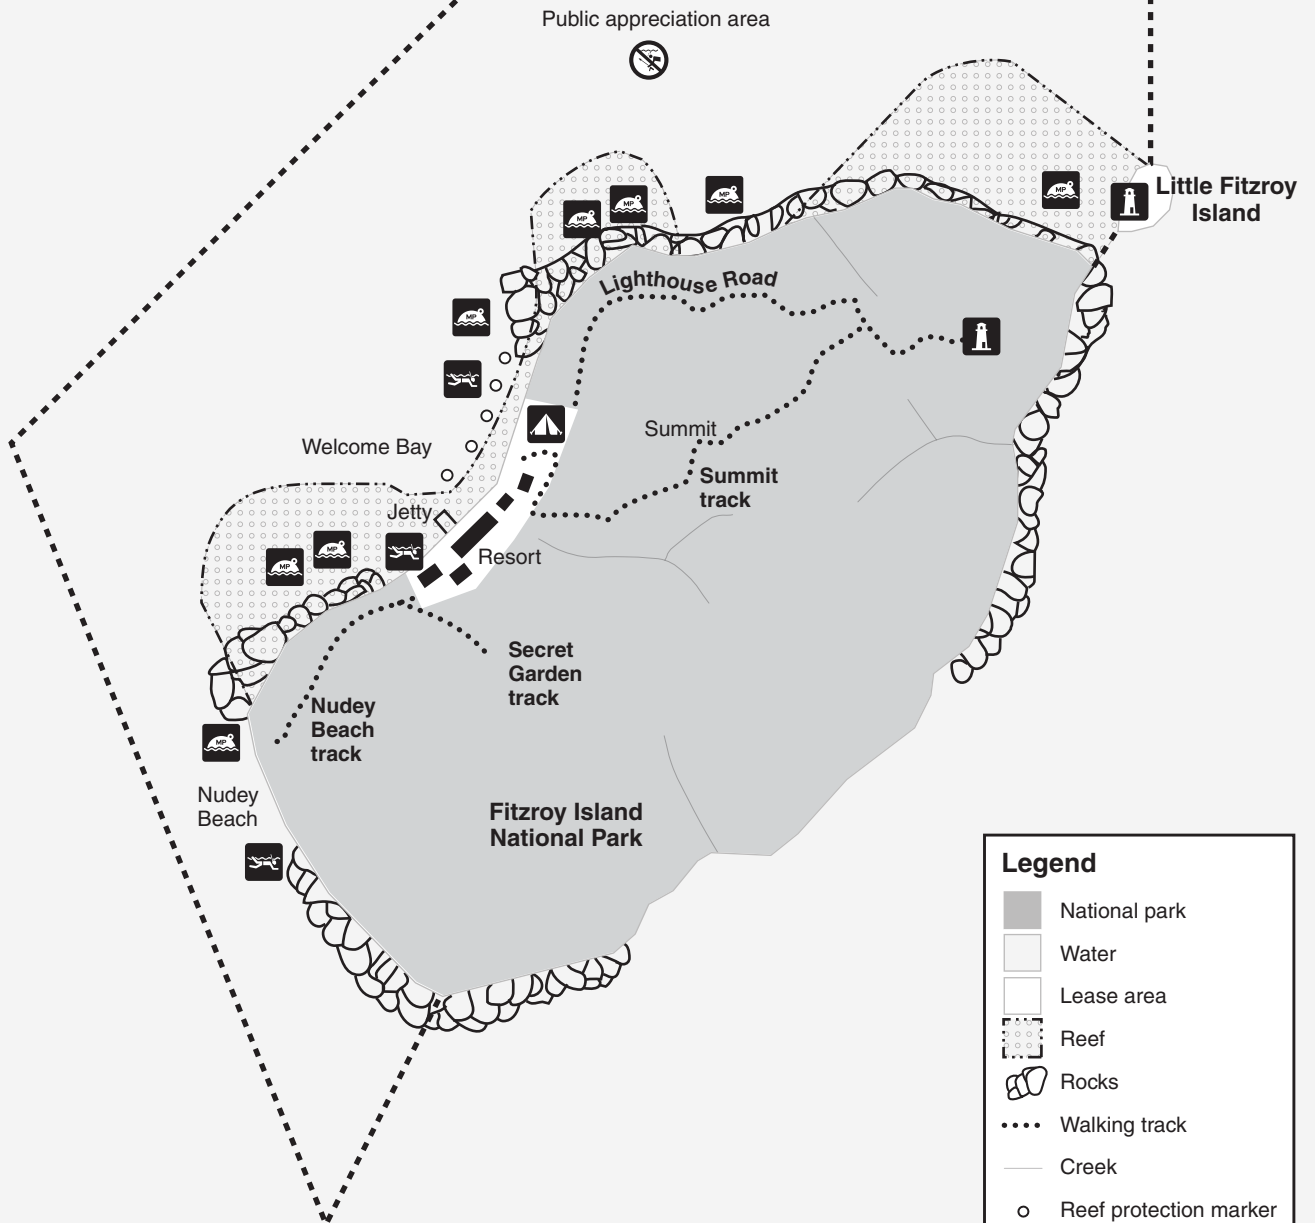

Fitzroy Island National Park

Check Great Barrier Reef zoning information and maps before entering or conducting any activities in the marine park water surrounding this island. Visit www.gbrmpa.gov.au for zoning information.

Legend

- National park
- Water
- Lease area
- Reef
- Rocks
- Walking track
- Creek
- Reef protection marker
- Public appreciation area boundary
- Camping
- Lighthouse
- Mooring
- Snorkelling
- Spearfishing prohibited

Scale
0 500 m