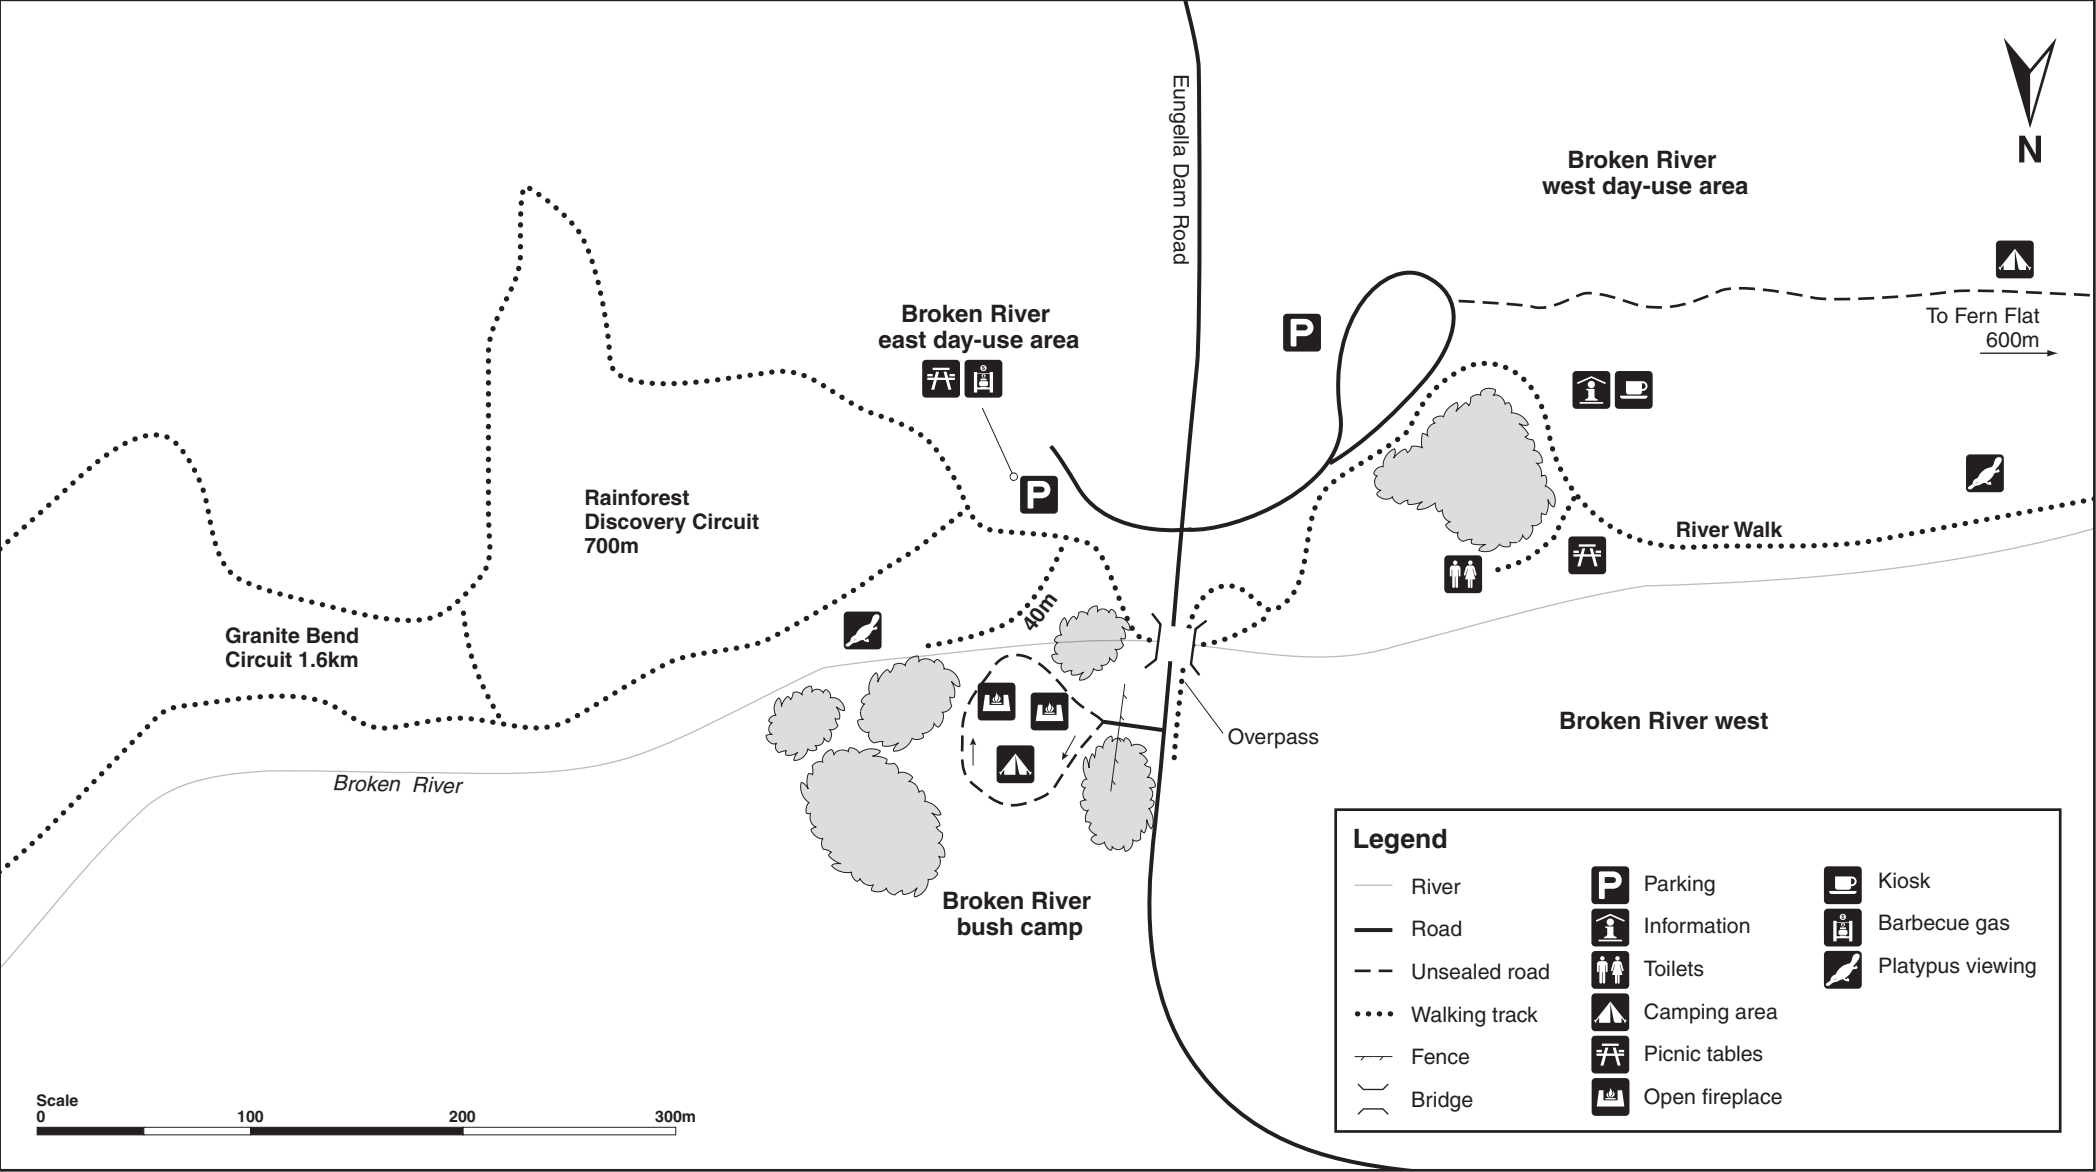

Broken River bush camp map

Eungella National Park

© State of Queensland. Queensland Parks and Wildlife Service, Department of National Parks, Recreation, Sport and Racing. MA815 November 2014