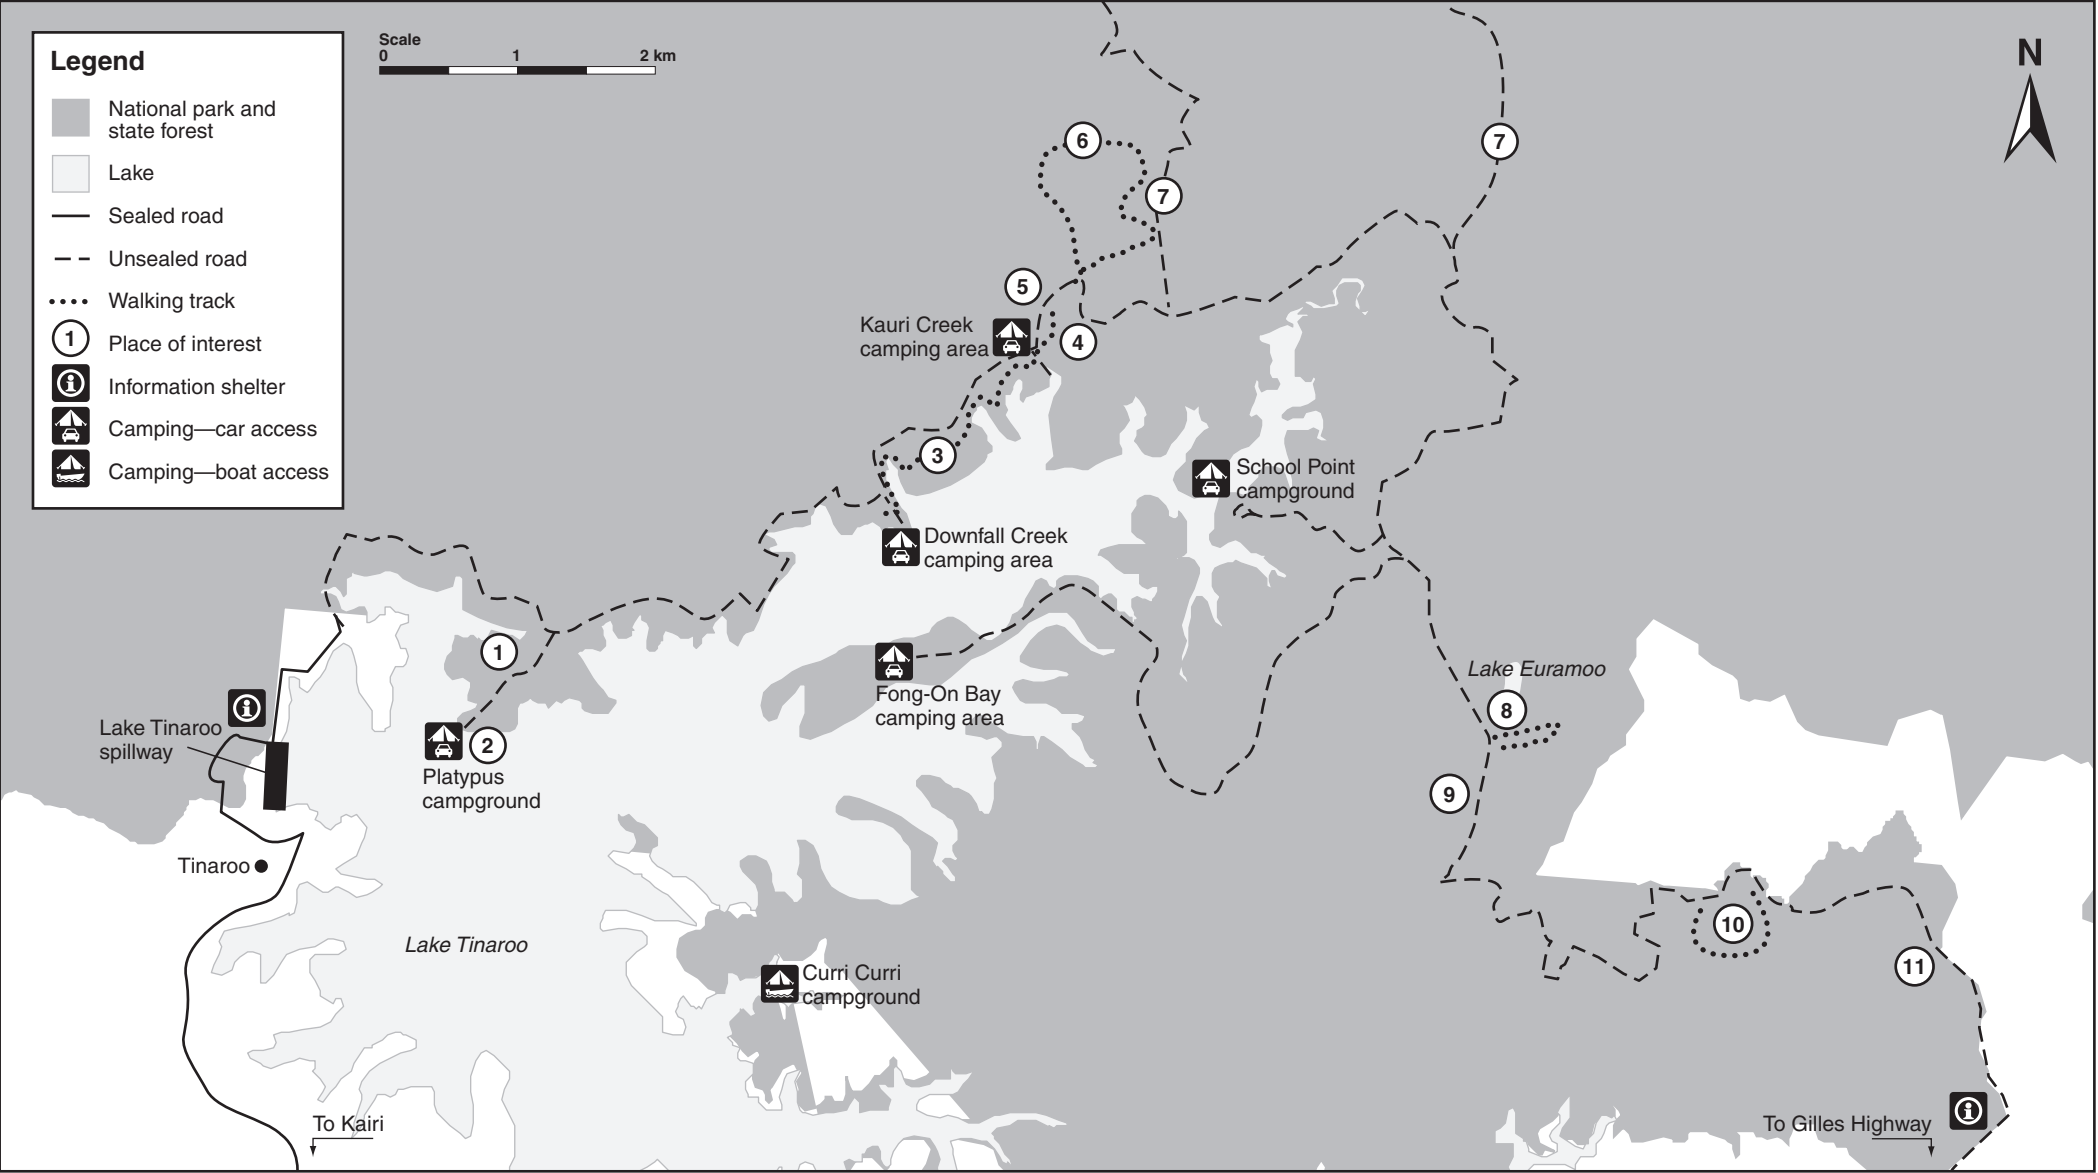

# Danbulla National Park and State Forest map

© State of Queensland. Queensland Parks and Wildlife Service, Department of National Parks, Recreation, Sport and Racing. MA413 September 2011

# Danbulla forest drive map

© State of Queensland. Queensland Parks and Wildlife Service, Department of National Parks, Recreation, Sport and Racing. MA412 September 2011