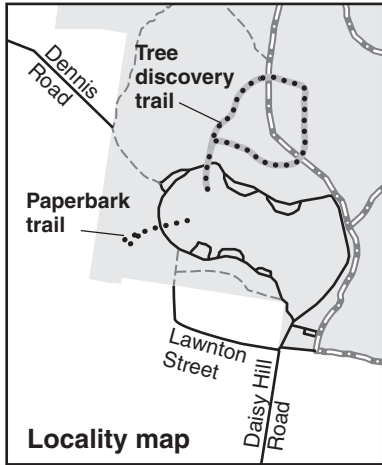

# Daisy Hill picnic area map

Daisy Hill Conservation Park

Scale  
0 250m

## Legend

Conservation park	Boardwalk	Sheltered picnic area
Daisy Hill picnic area	Gate	The Shelter Shed
Daisy Hill trail hub	Information centre	Barbecue—wood
Sealed road	Information sign	Forest Amphitheatre
Management road	Parking	Wedding Dais
Paperbark trail	Bus parking	Koala Centre
Tree discovery trail	Toilets	Class 1 track
Shared trail (walking, mountain biking and horseriding)	Wheelchair assist	Class 2 track
	Picnic area	