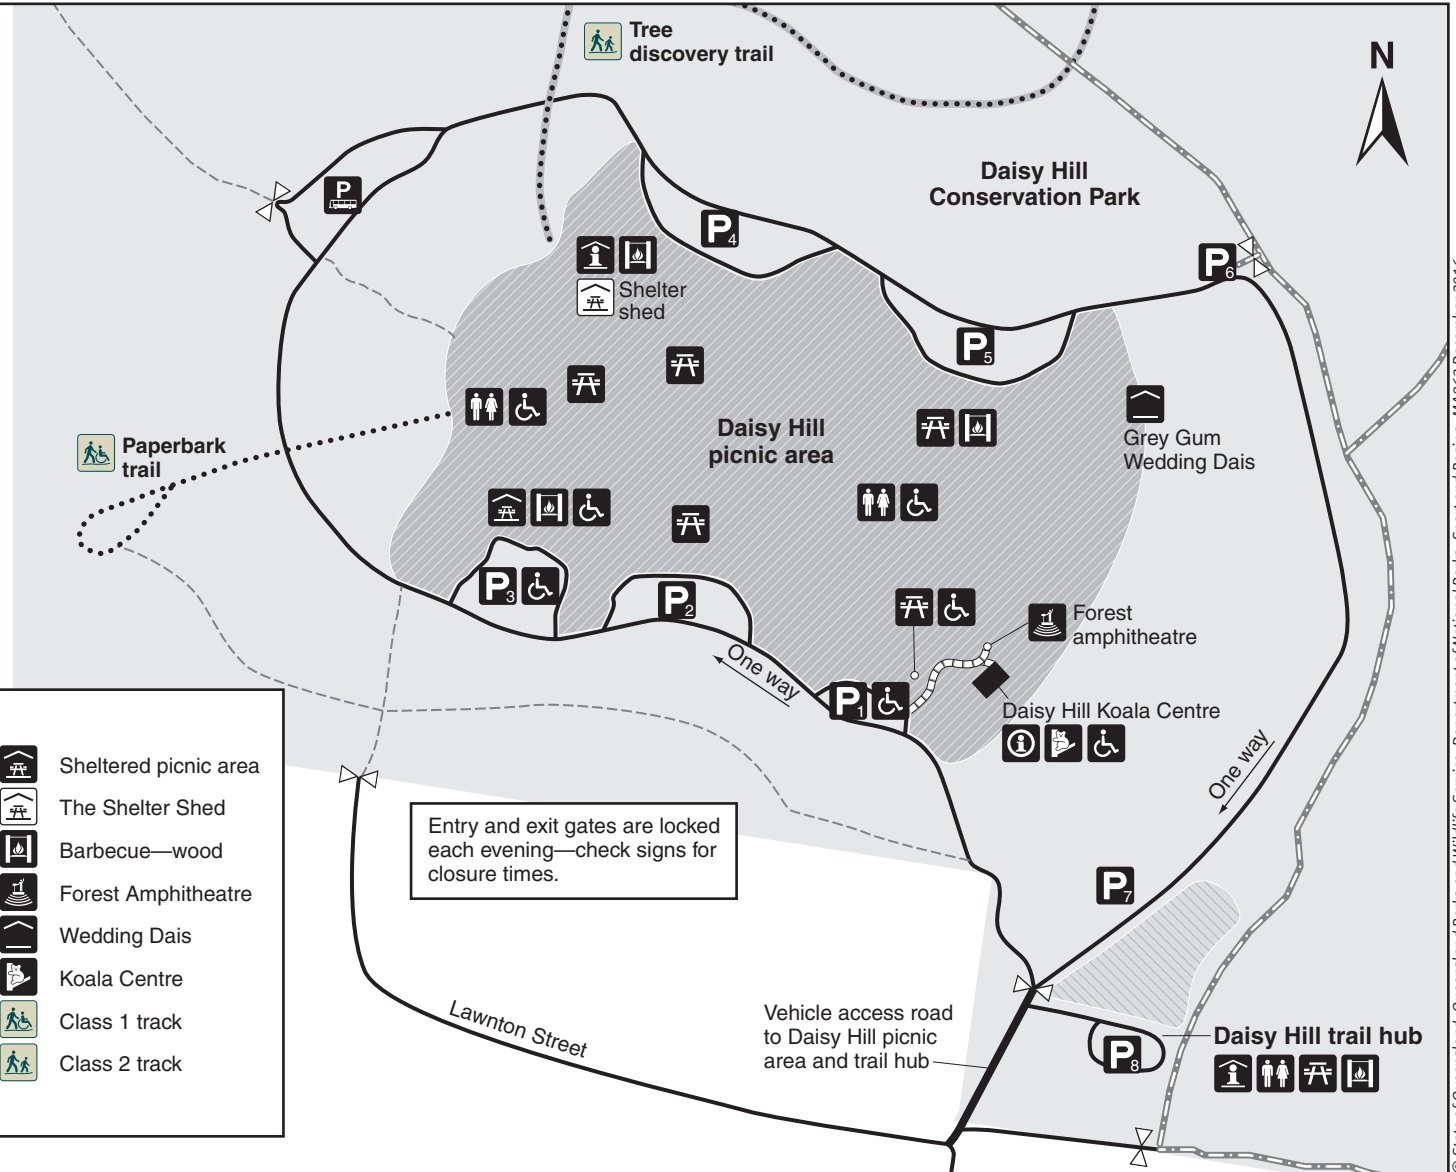

# Daisy Hill picnic area map

Daisy Hill Conservation Park

Scale  
0 250m

## Legend

Conservation park	Boardwalk	Sheltered picnic area
Daisy Hill picnic area	Gate	The Shelter Shed
Daisy Hill trail hub	Information centre	Barbecue—wood
Sealed road	Information sign	Forest Amphitheatre
Management road	Parking	Wedding Dais
Paperbark trail	Bus parking	Koala Centre
Tree discovery trail	Toilets	Class 1 track
Shared trail (walking, mountain biking and horseriding)	Wheelchair assist	Class 2 track
	Picnic area	