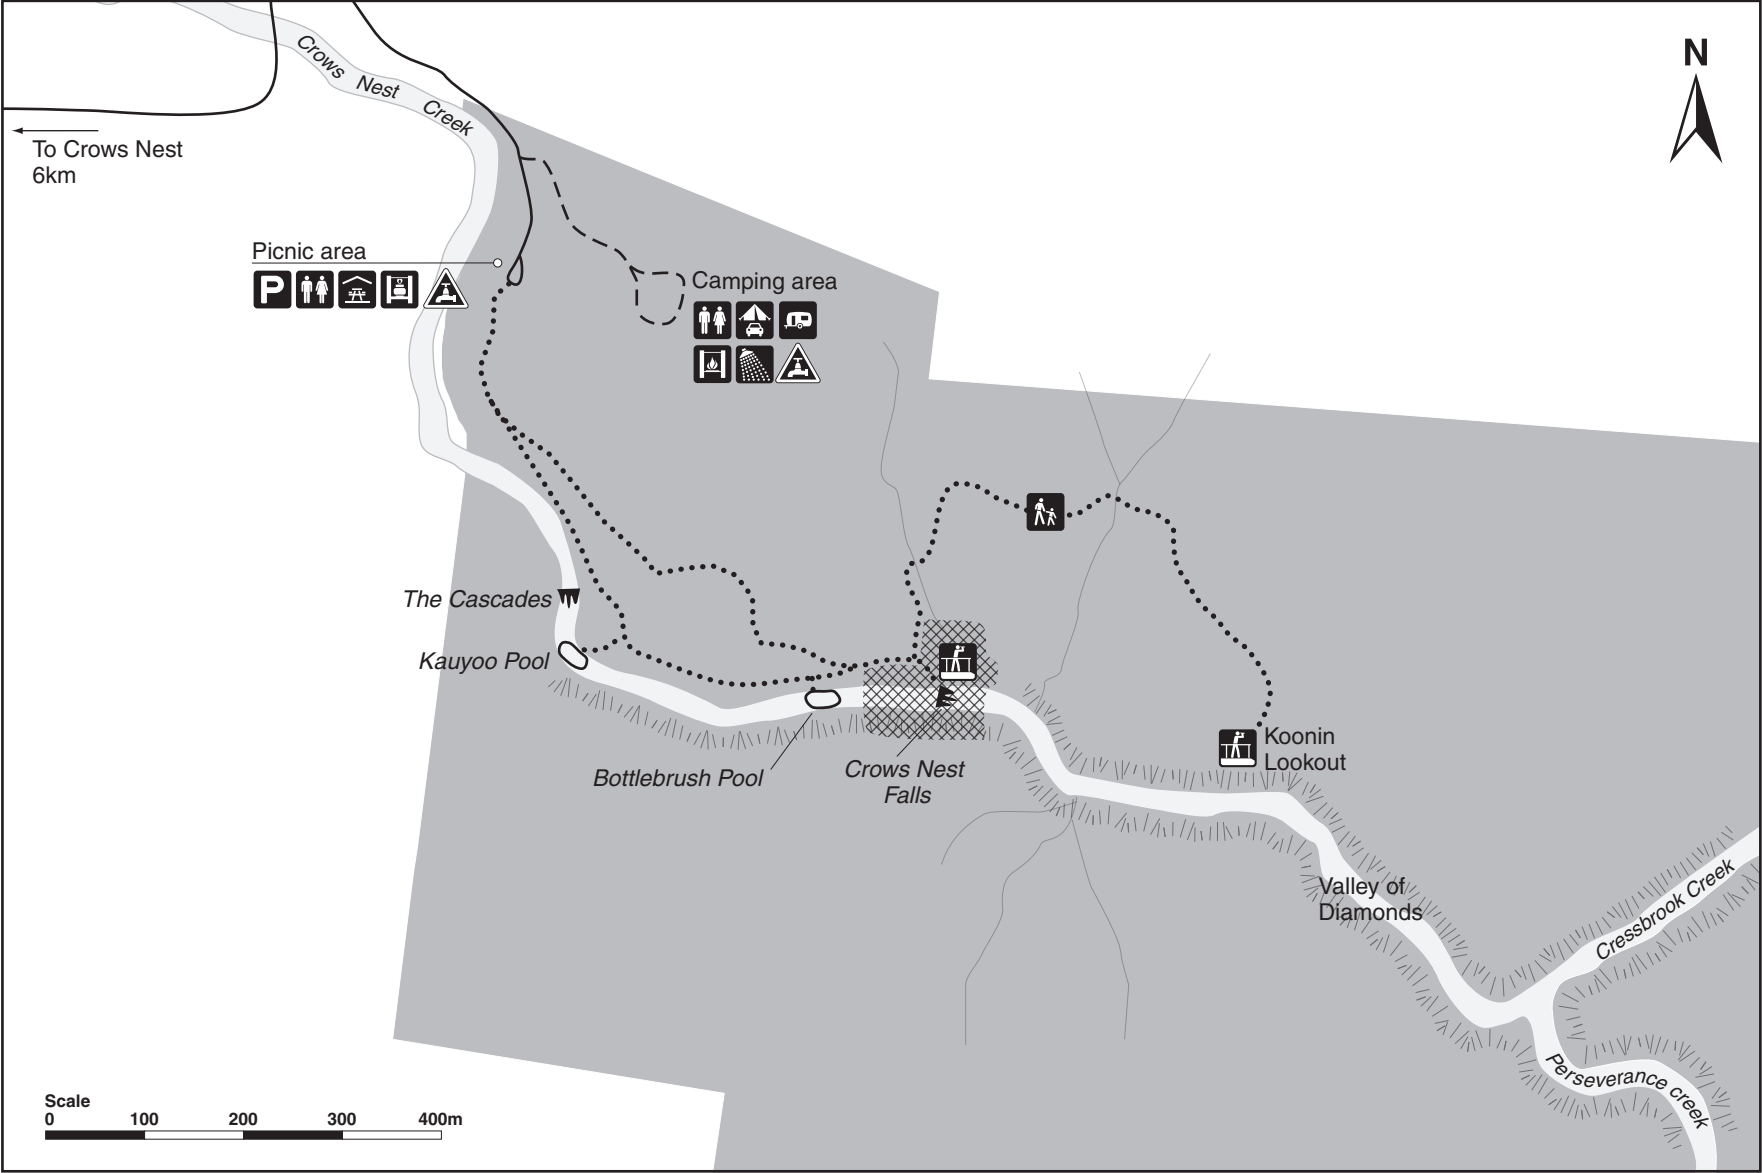

# Crows Nest National Park map

**Legend**

-  National park
-  Restricted access
-  Creek
-  Waterways
-  Sealed road
-  Unsealed road
-  Walking track
-  Cliff edge
-  Parking
-  Toilets
-  Walking track
-  Lookout
-  Camping
-  Caravan/camper trailer
-  Sheltered picnic table
-  Barbecue—wood
-  Barbecue—gas
-  Shower
-  Water—  
treat before drinking
-  Diving prohibited