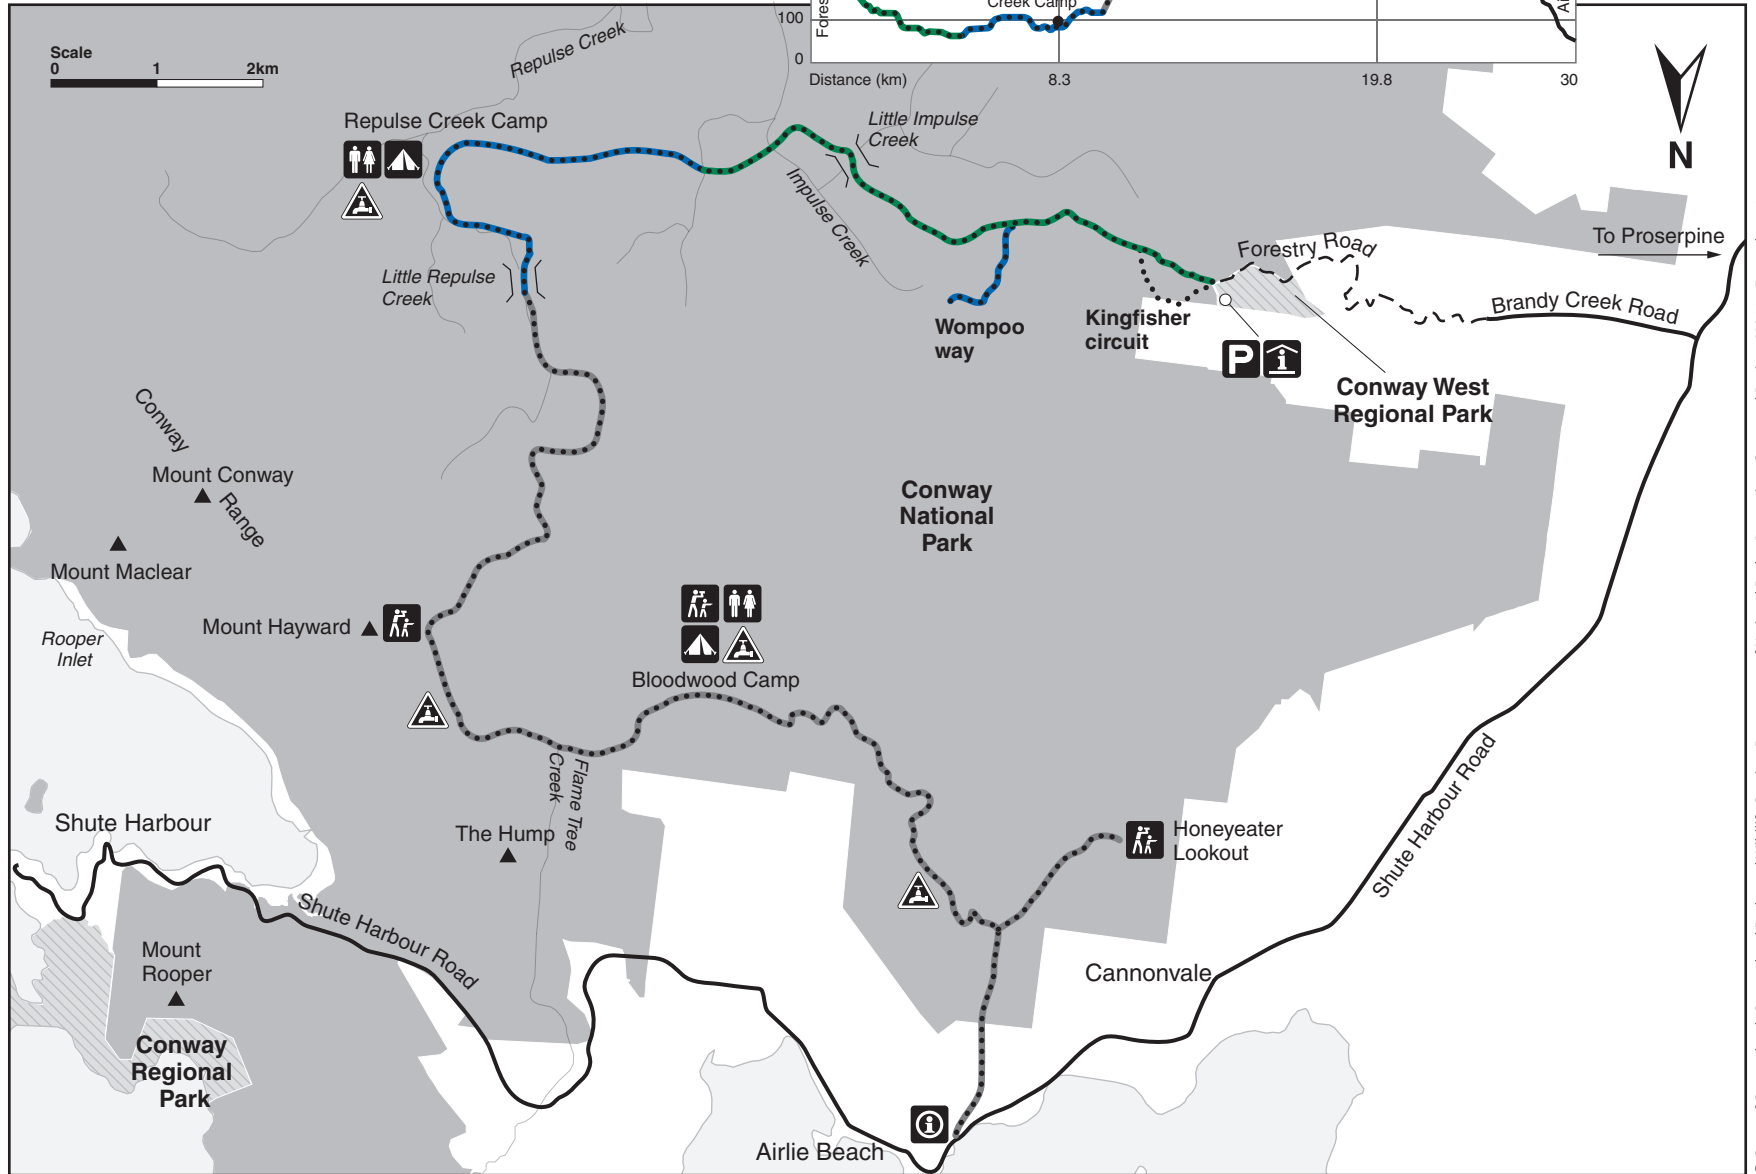

Conway circuit map

Conway National Park

Legend

- Walking track only
- Shared trail
Easy mountain bike
- Shared trail
Intermediate mountain bike
- Shared trail
Difficult mountain bike
- National Park
- ▨ Regional Park
- Sealed road
- - - Unsealed road
- Waterway
- Bridge
- P** Parking
- i** Information
- i** Information shelter
- ♂ ♀** Toilets
- 🏠** Lookout
- ⛺** Bush camping
- ⚠️** Water—
treat before drinking