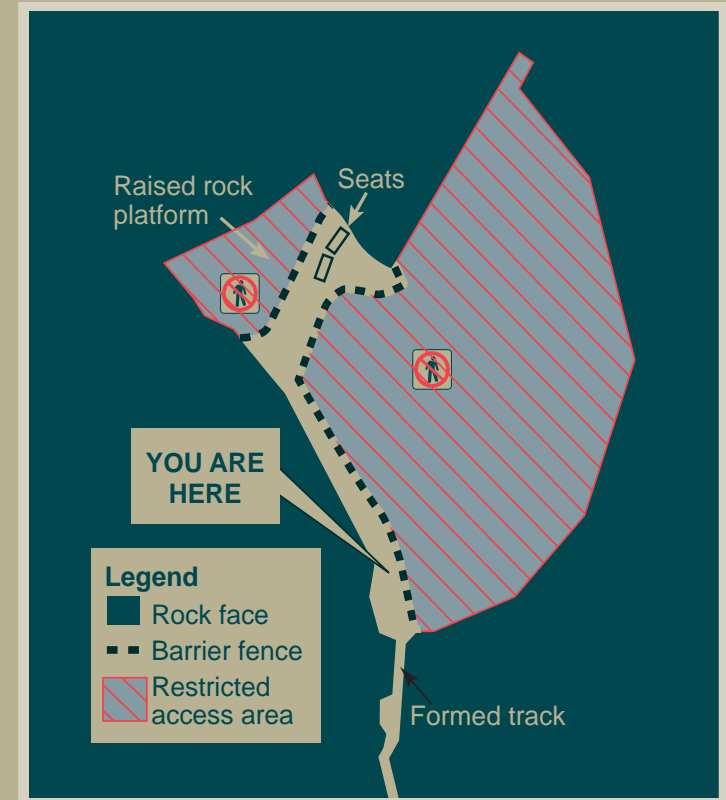

Restricted access area

Unauthorised entry prohibited

Habitat protection

Visitors to the Amphitheatre must remain on the formed track and viewing area.

The habitat of the Amphitheatre is fragile and easily damaged by human disturbance. A restricted access area has been declared beyond the barrier fences, as shown on the map.

Entry to the restricted access area is prohibited without a permit or written approval.

Contravention of a requirement of this notice is an offence under the *Nature Conservation Act 1992*.

Maximum penalty: 80 penalty units. On-the-spot fines apply.

S1669