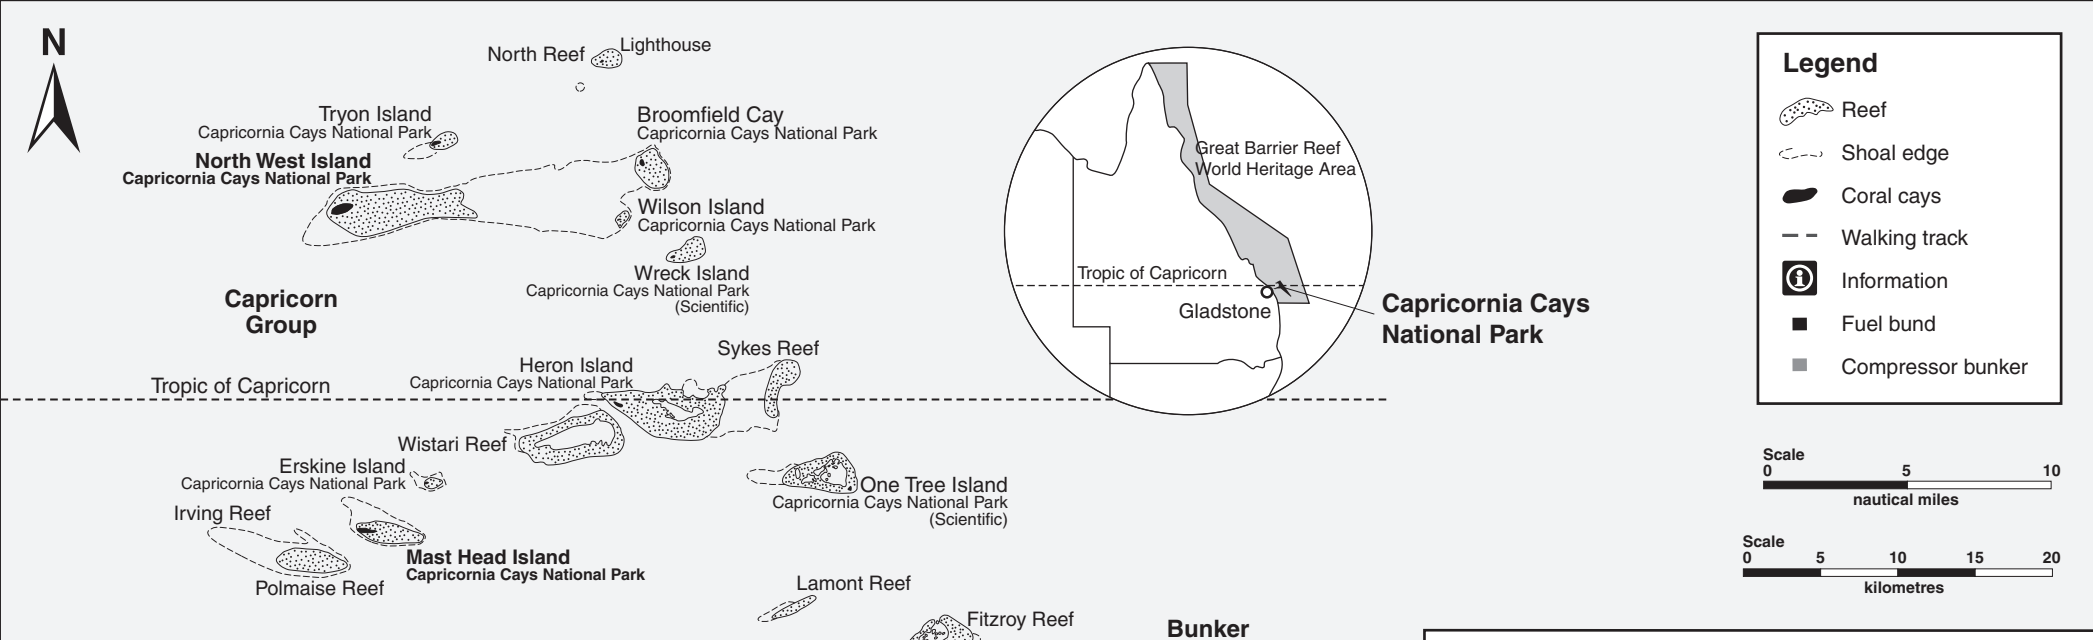

Capricornia Cays National Park map

© State of Queensland. Queensland Parks and Wildlife Service, Department of National Parks, Sport and Racing. MA563 December 2016