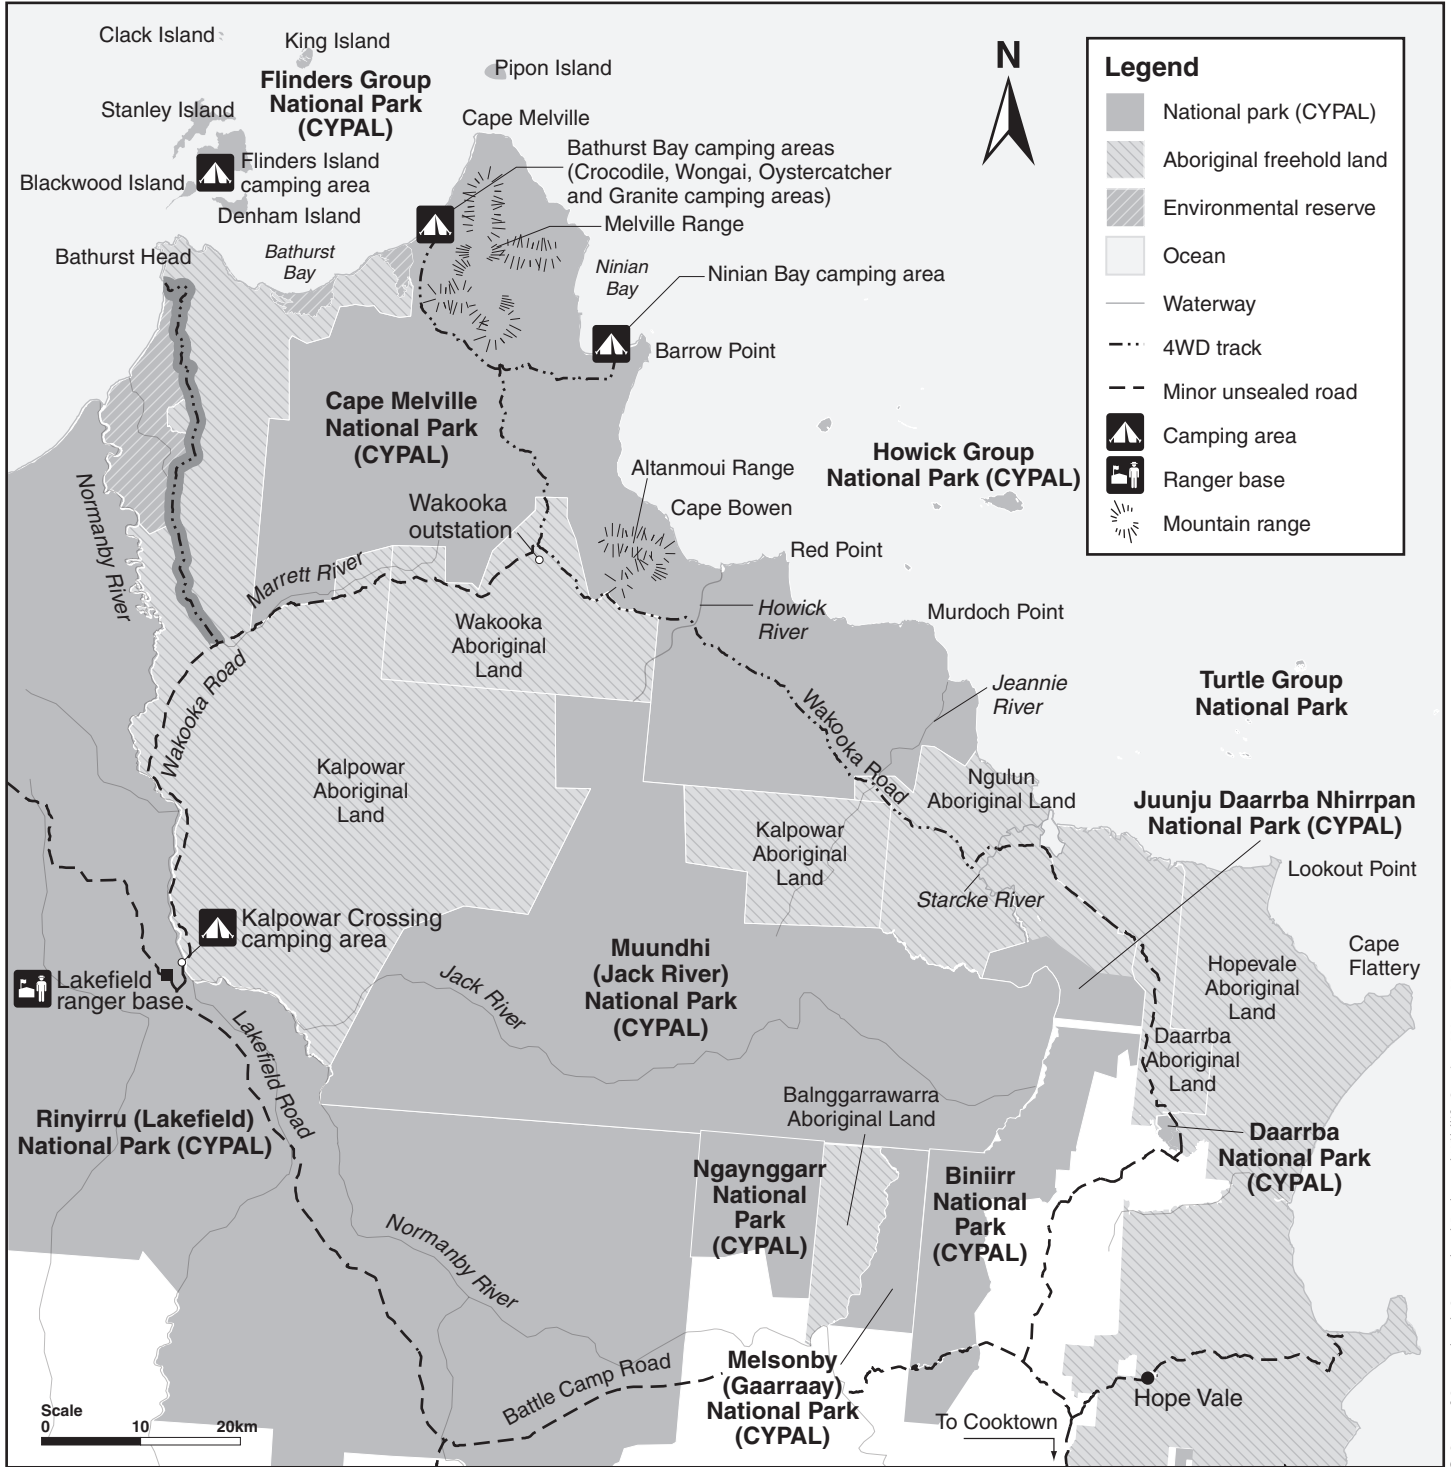

Cape Melville, Flinders Group and Howick Group national parks (CYPAL) map

 **Warning:** Crocodiles inhabit this area – attacks may cause injury or death. Keep away from the water's edge and do not enter the water.

 **Warning:** Dangerous stinging jellyfish ('stingers') may be present in tidal and coastal waters at any time, but occur more frequently in the warmer months.