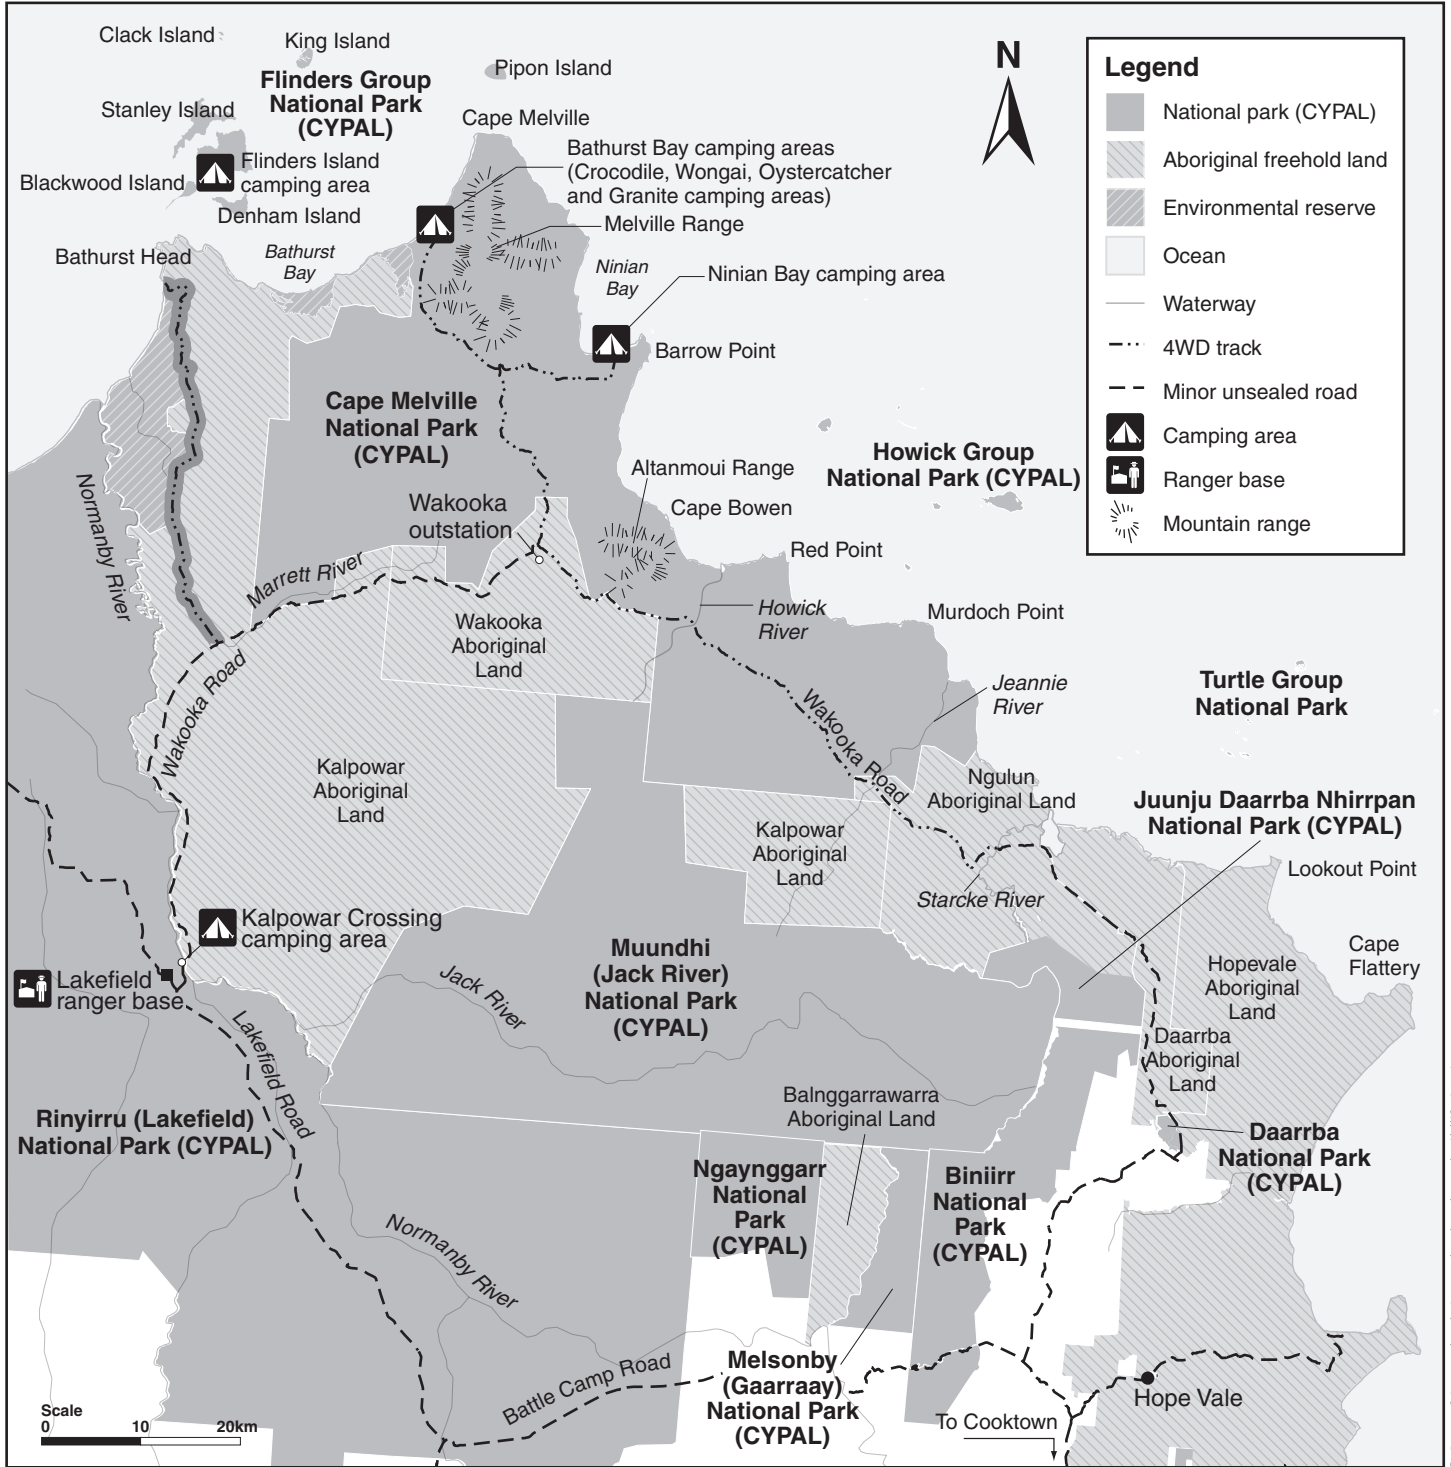

Cape Melville, Flinders Group and Howick Group national parks (CYPAL) map

Warning: Crocodiles inhabit this area – attacks may cause injury or death. Keep away from the water's edge and do not enter the water.

Warning: Dangerous stinging jellyfish ('stingers') may be present in tidal and coastal waters at any time, but occur more frequently in the warmer months.