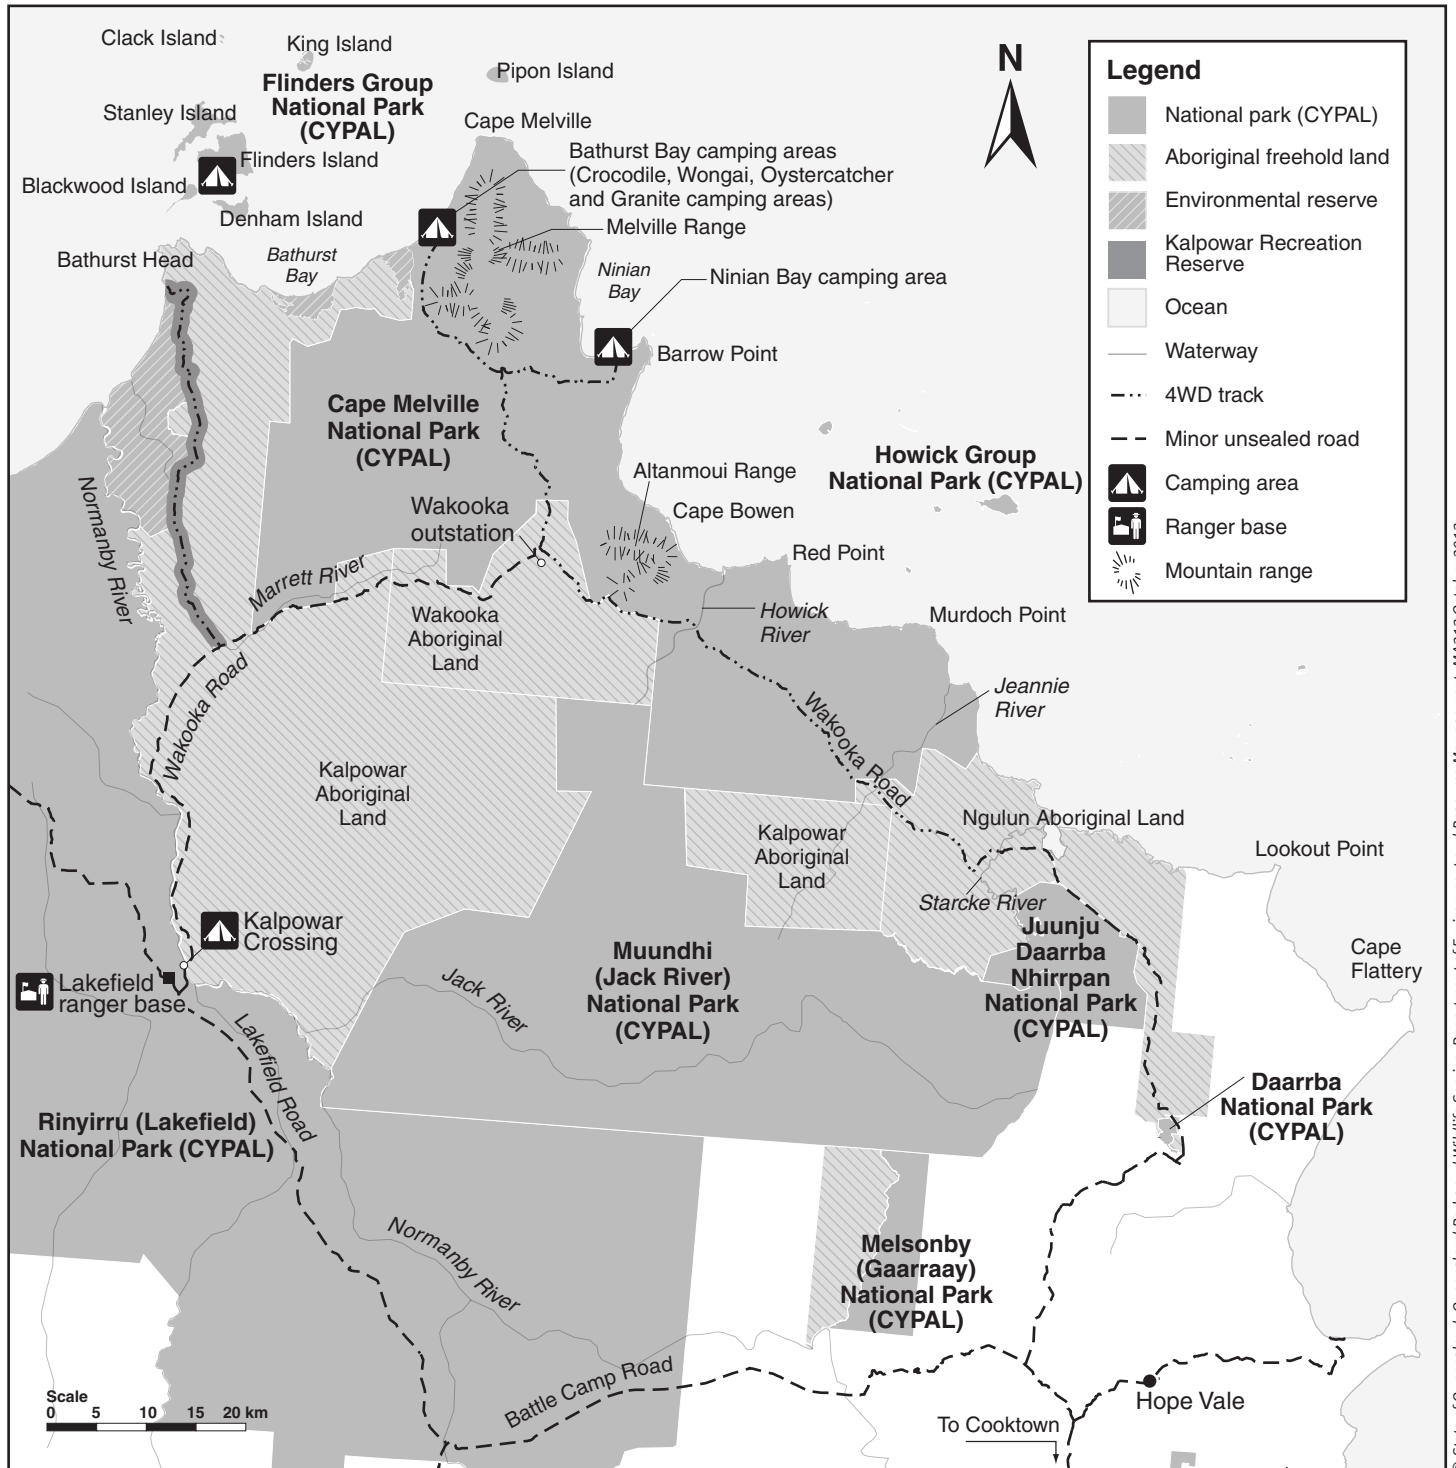

Cape Melville, Flinders Group and Howick Group national parks (CYPAL) map

© State of Queensland. Queensland Parks and Wildlife Service, Department of Environment and Resource Management. MA313 October 2013