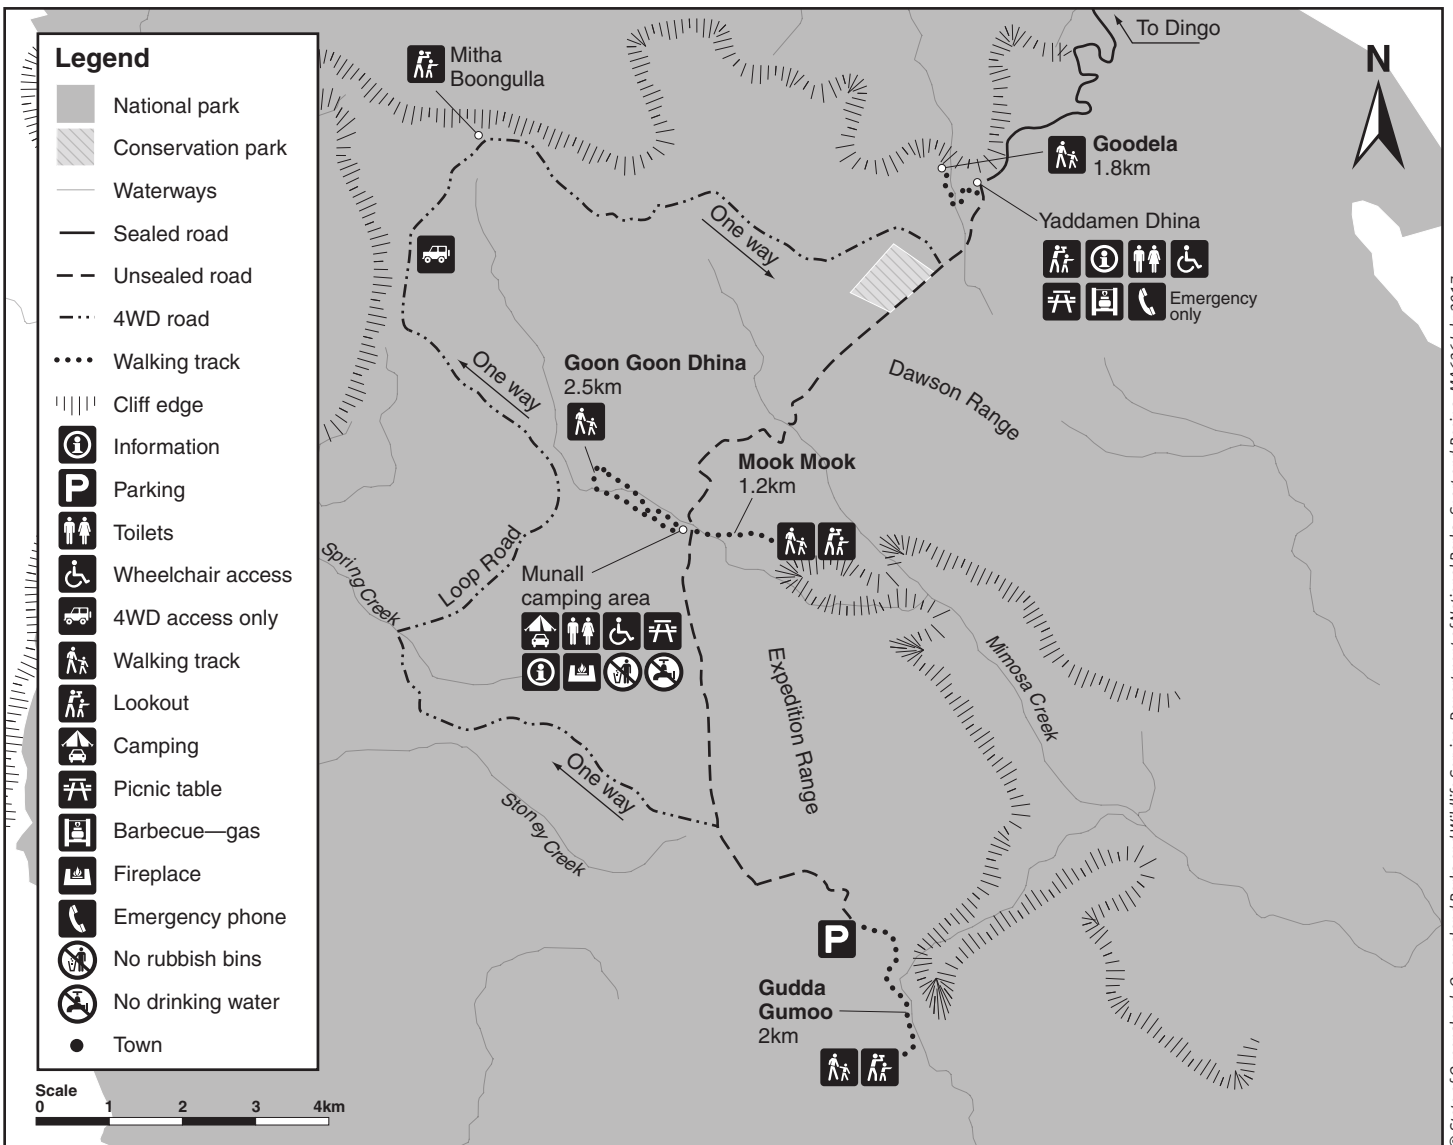

Blackdown Tableland National Park map

© State of Queensland. Queensland Parks and Wildlife Service, Department of National Parks, Sport and Racing. MA626 July 2017