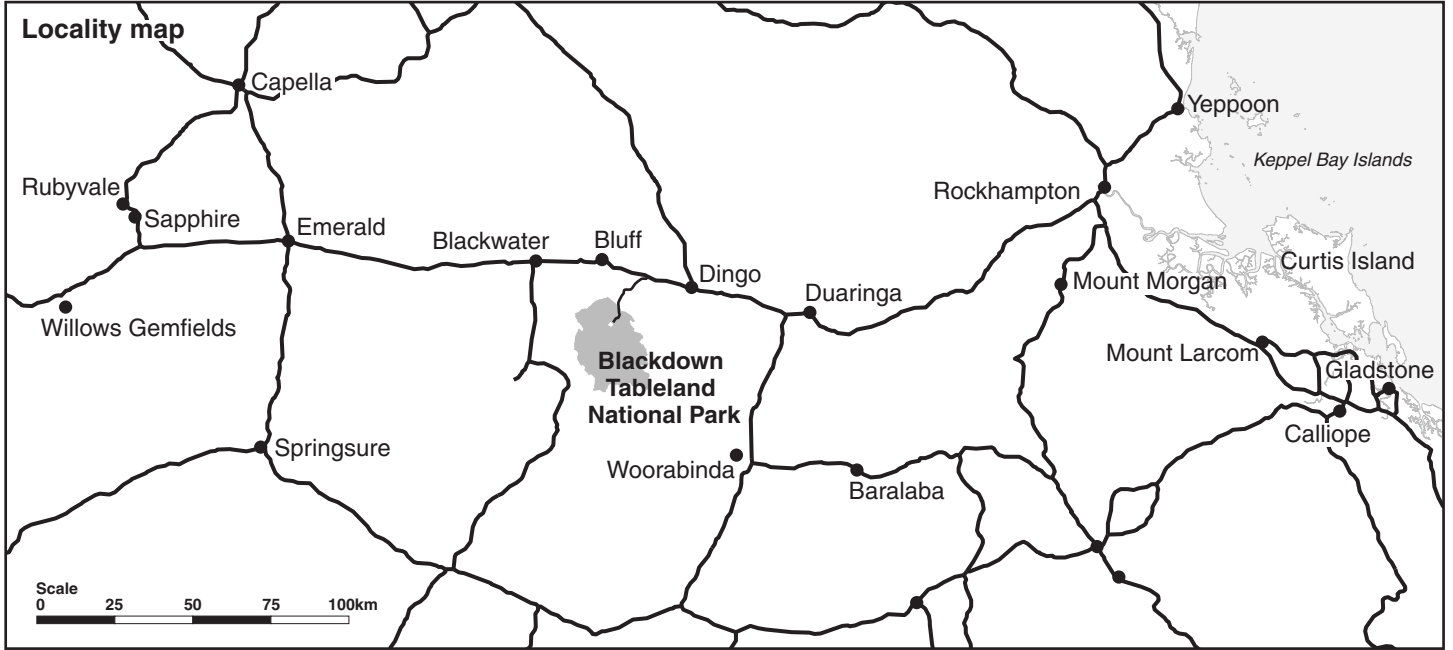

Blackdown Tableland National Park map

© State of Queensland. Queensland Parks and Wildlife Service, Department of National Parks, Sport and Racing. MA626 July 2017