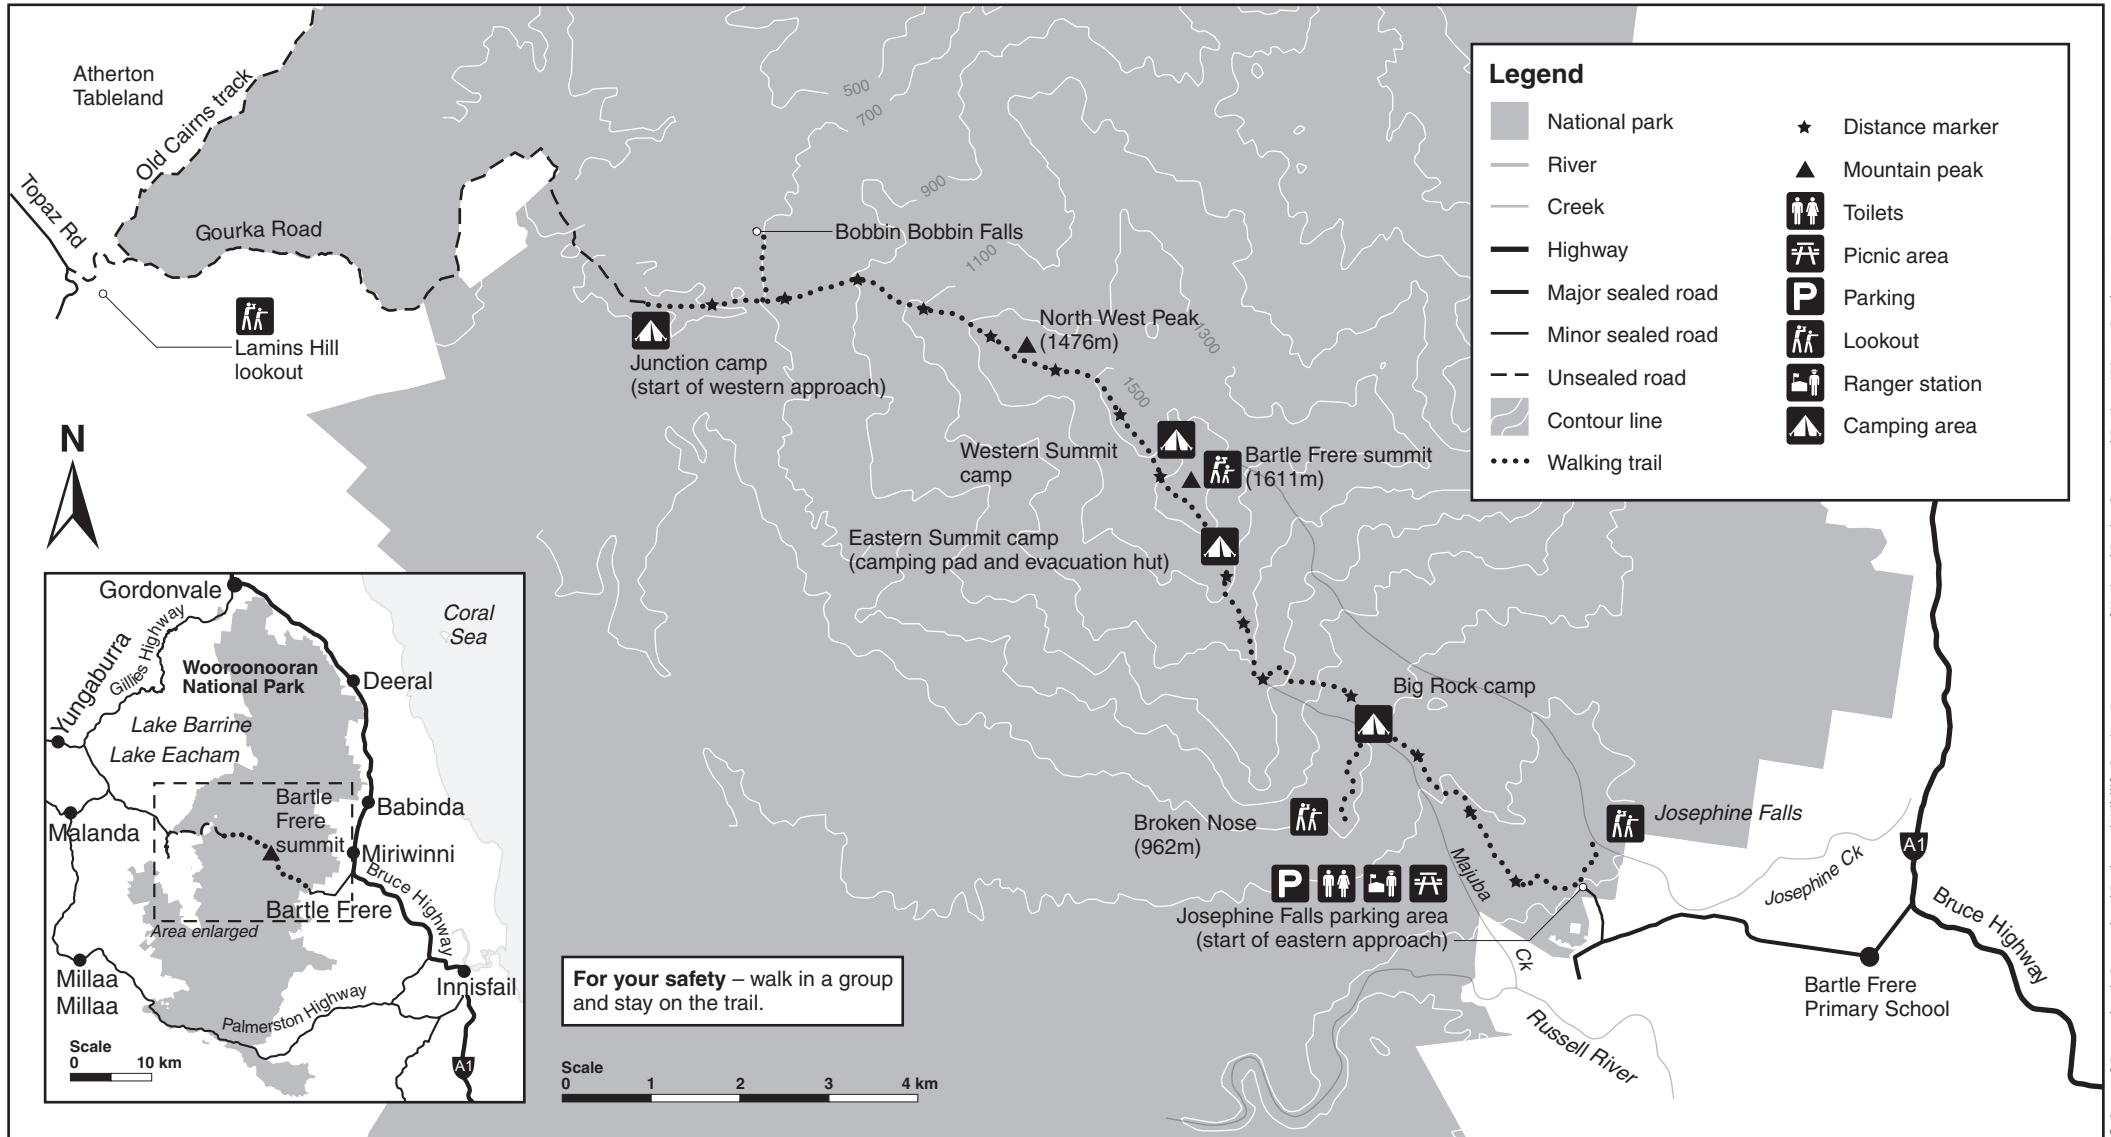

Bartle Frere trail map

Wooroonooran National Park

© State of Queensland. Queensland Parks and Wildlife Service, Department of National Parks, Sport and Racing. MA324 October 2016