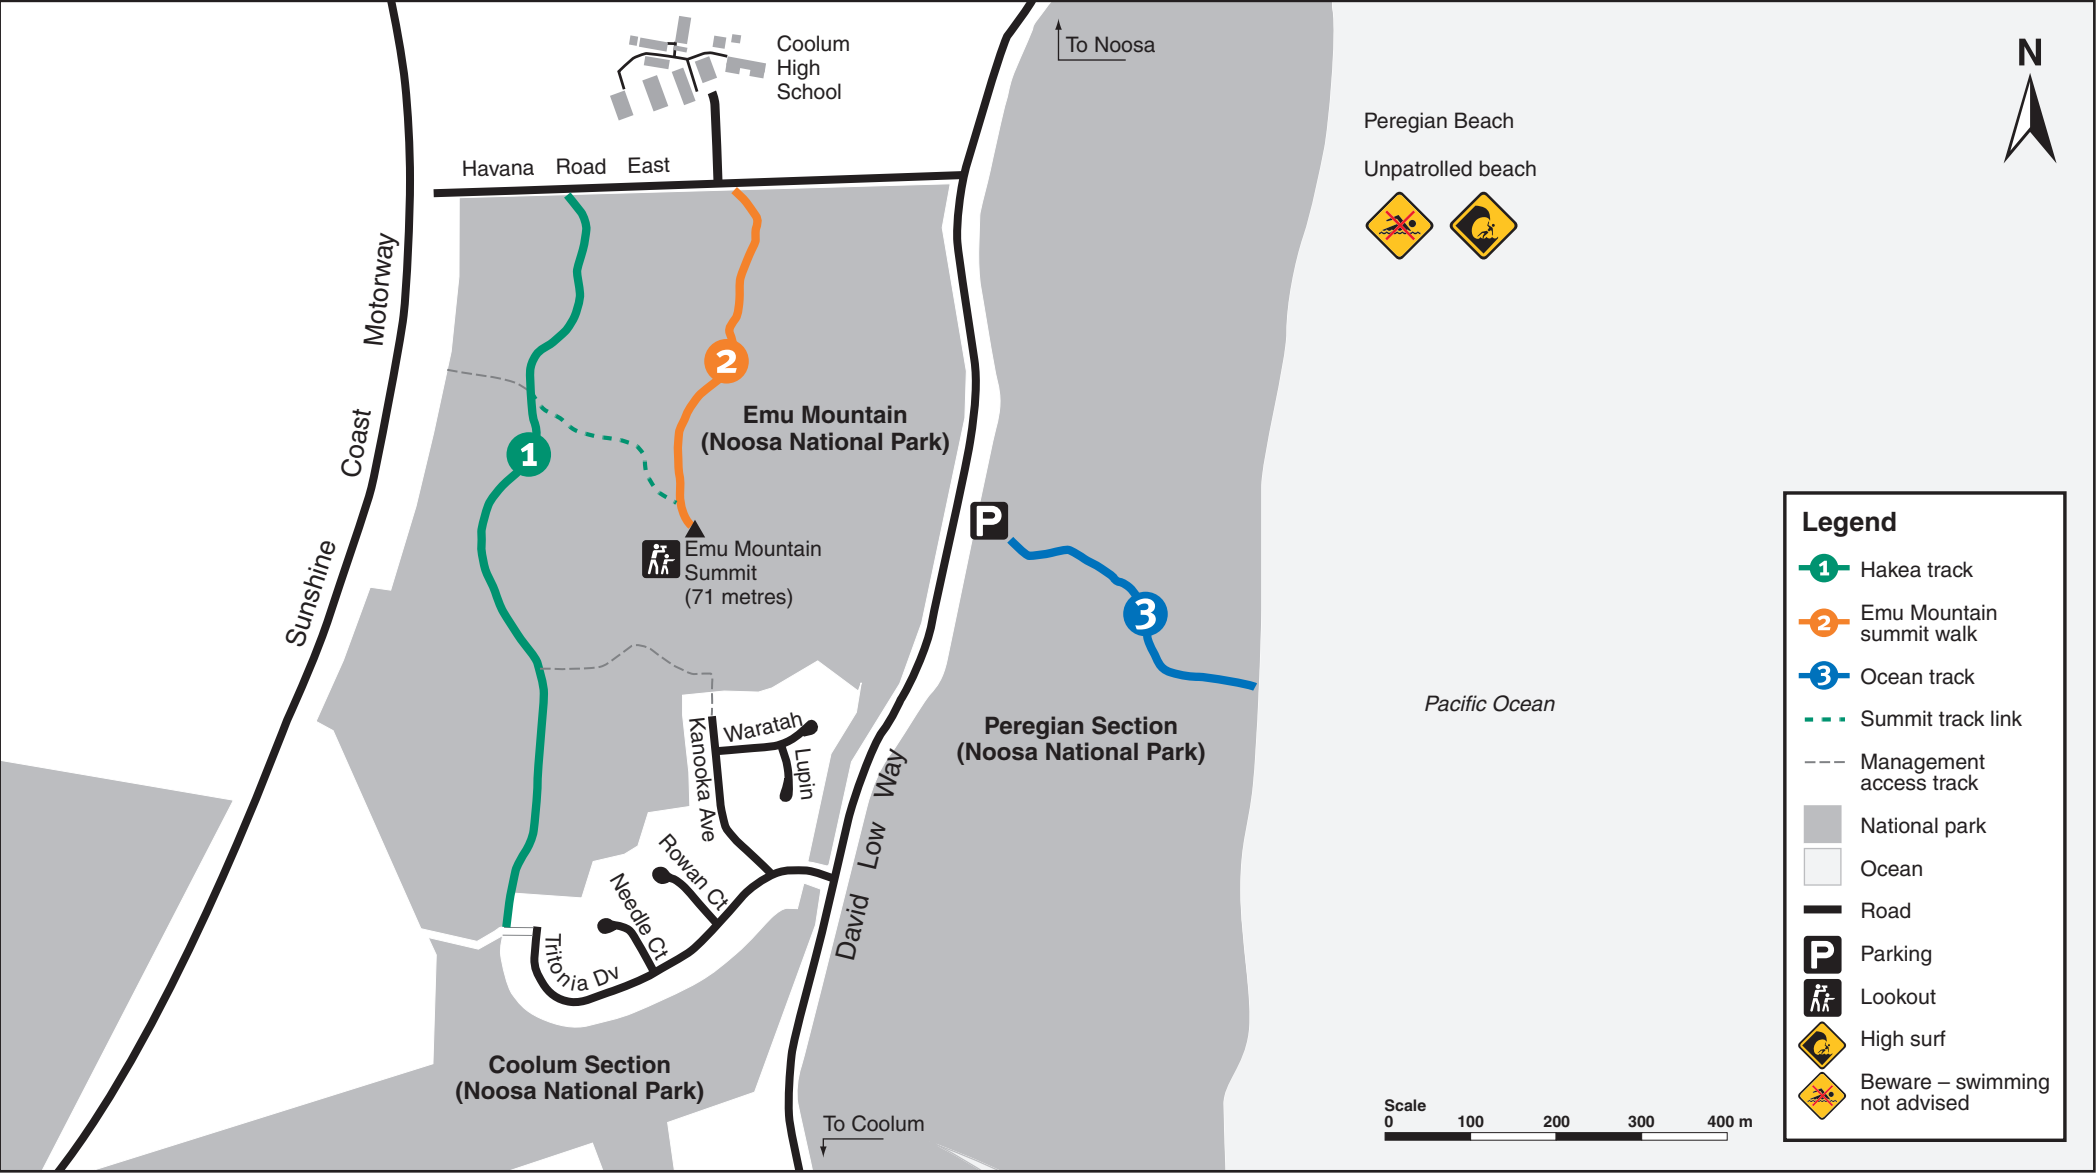

Noosa National Park—Emu Mountain and Peregian section map

Walking tracks

© State of Queensland. Queensland Parks and Wildlife Service, Department of National Parks, Recreation, Sport and Racing. MA554/July 2012