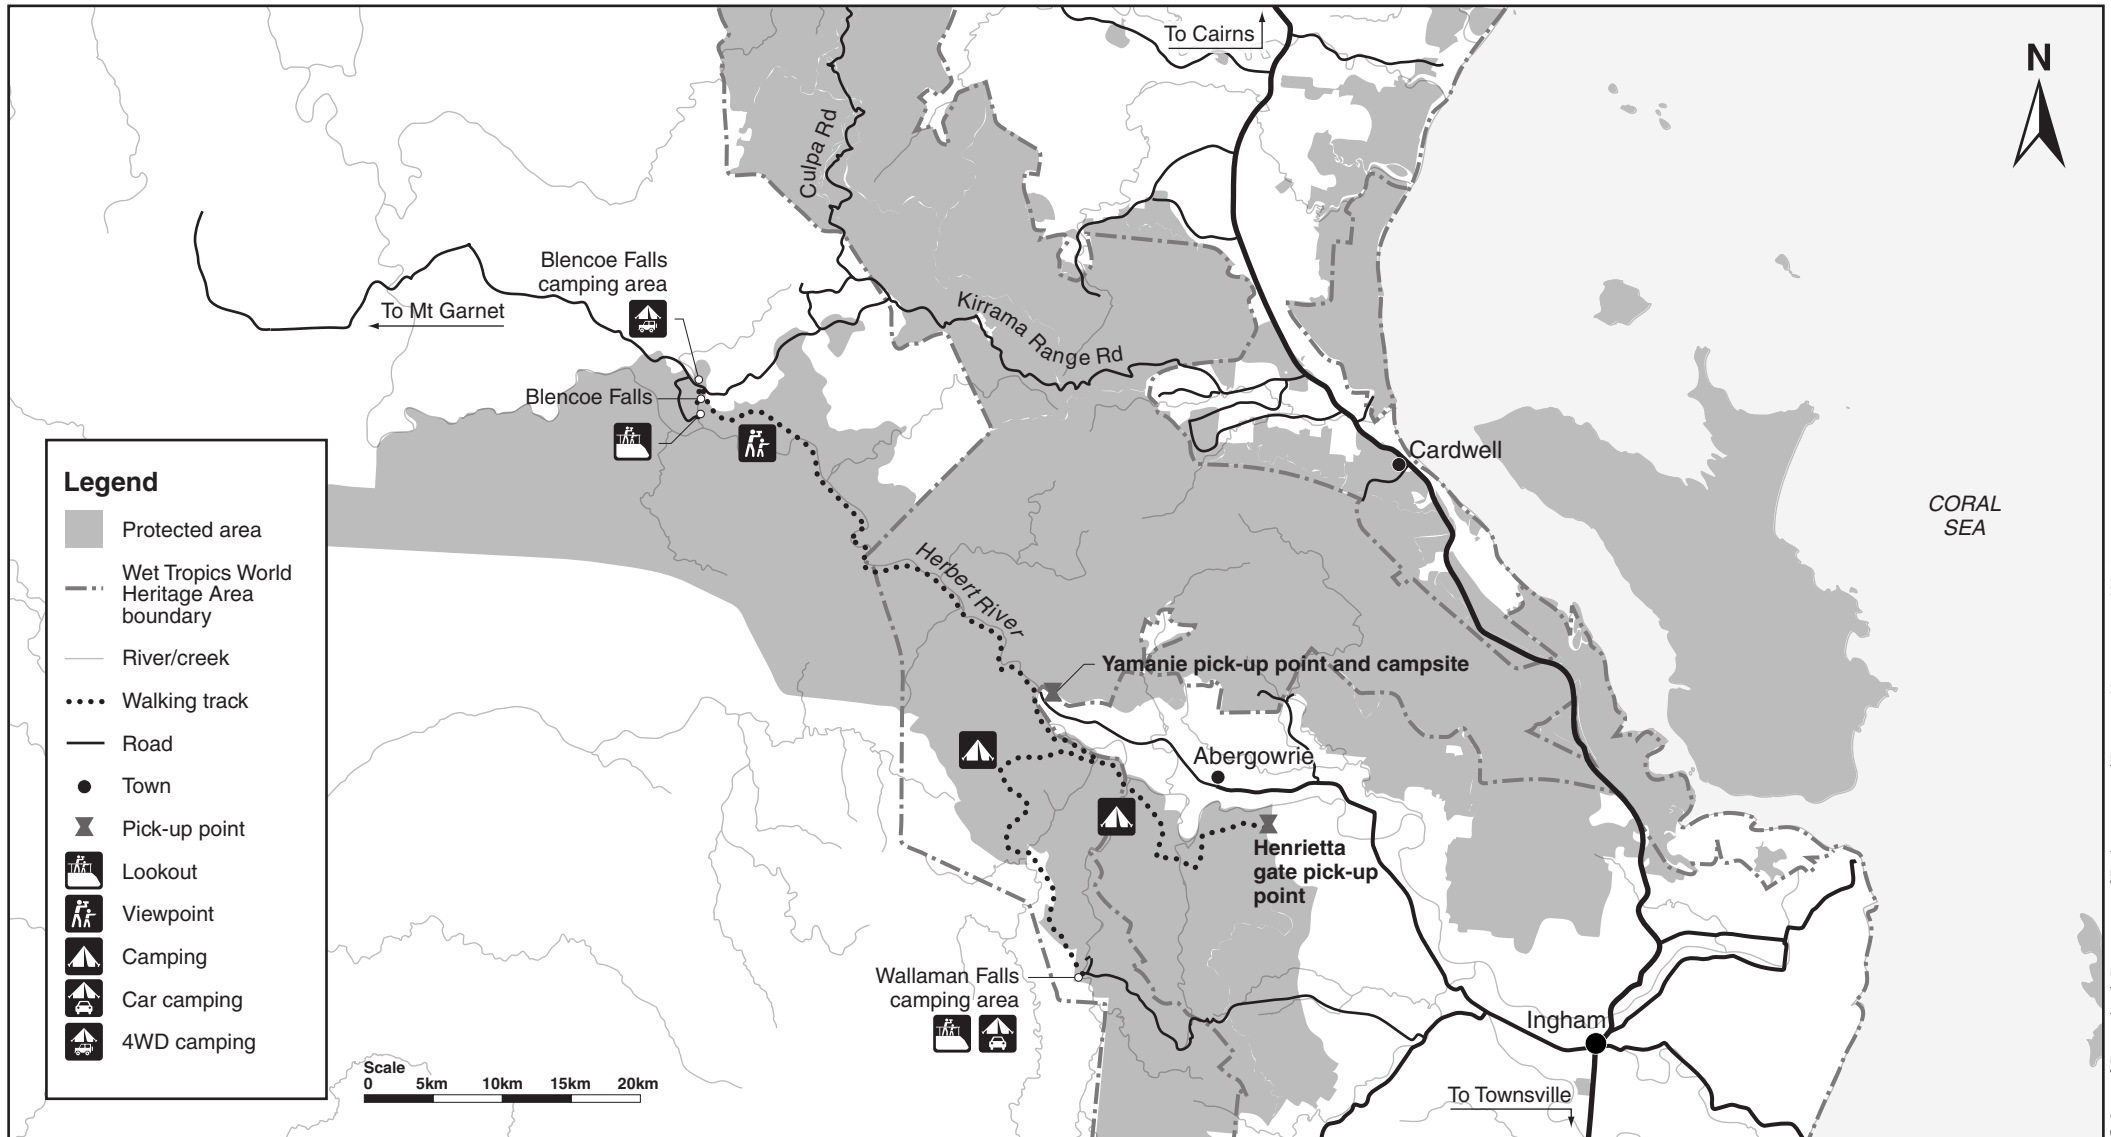

# Wet Tropics Great Walk location map

November 2009

© State of Queensland, Department of Environment and Resource Management, MA400