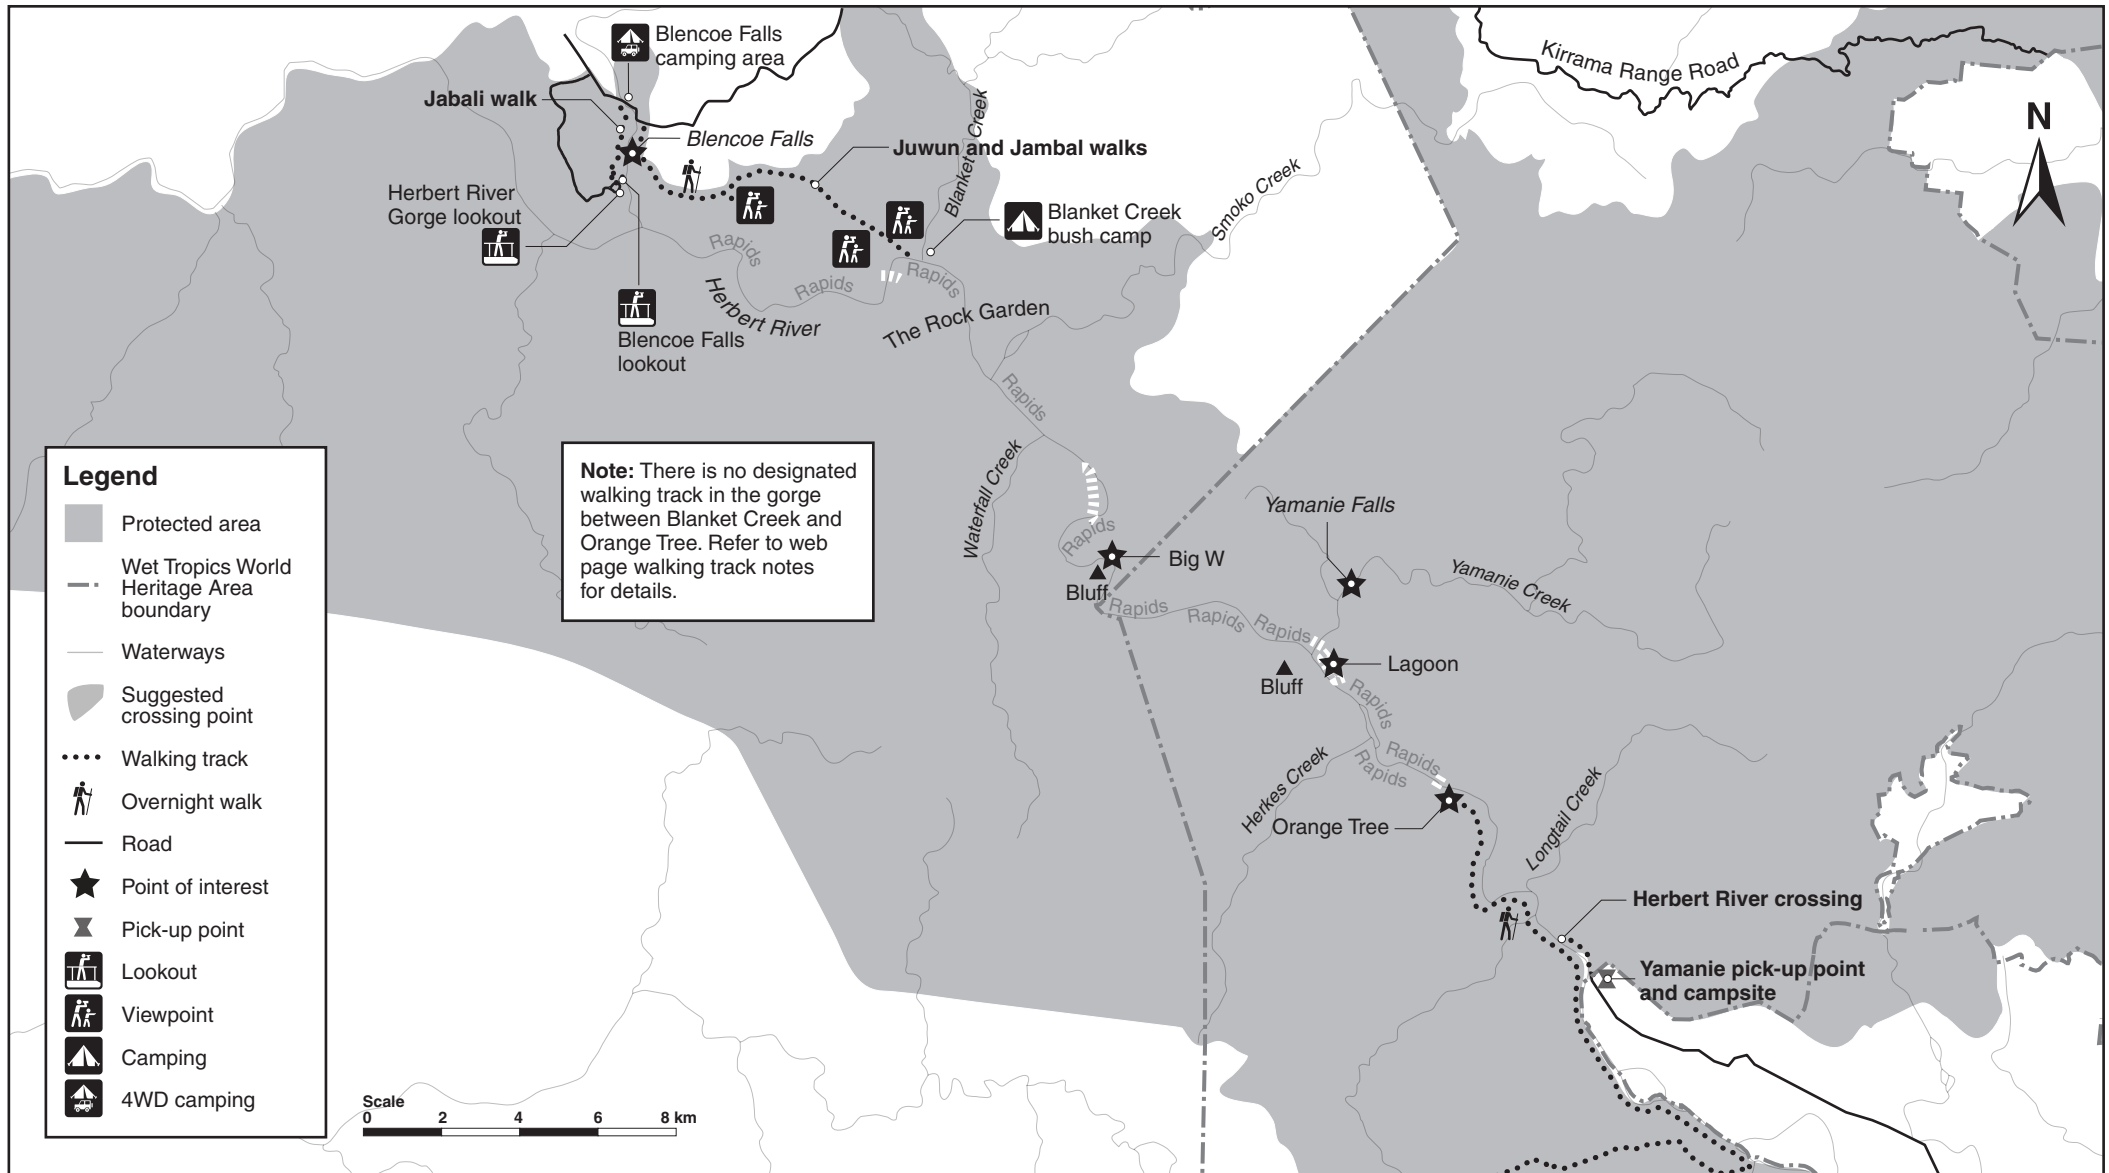

Juwun and Jambal walks, Wet Tropics Great Walk map

Girringun National Park

© State of Queensland. Queensland Parks and Wildlife Service, Department of National Parks, Recreation, Sport and Racing. MA401 November 2009