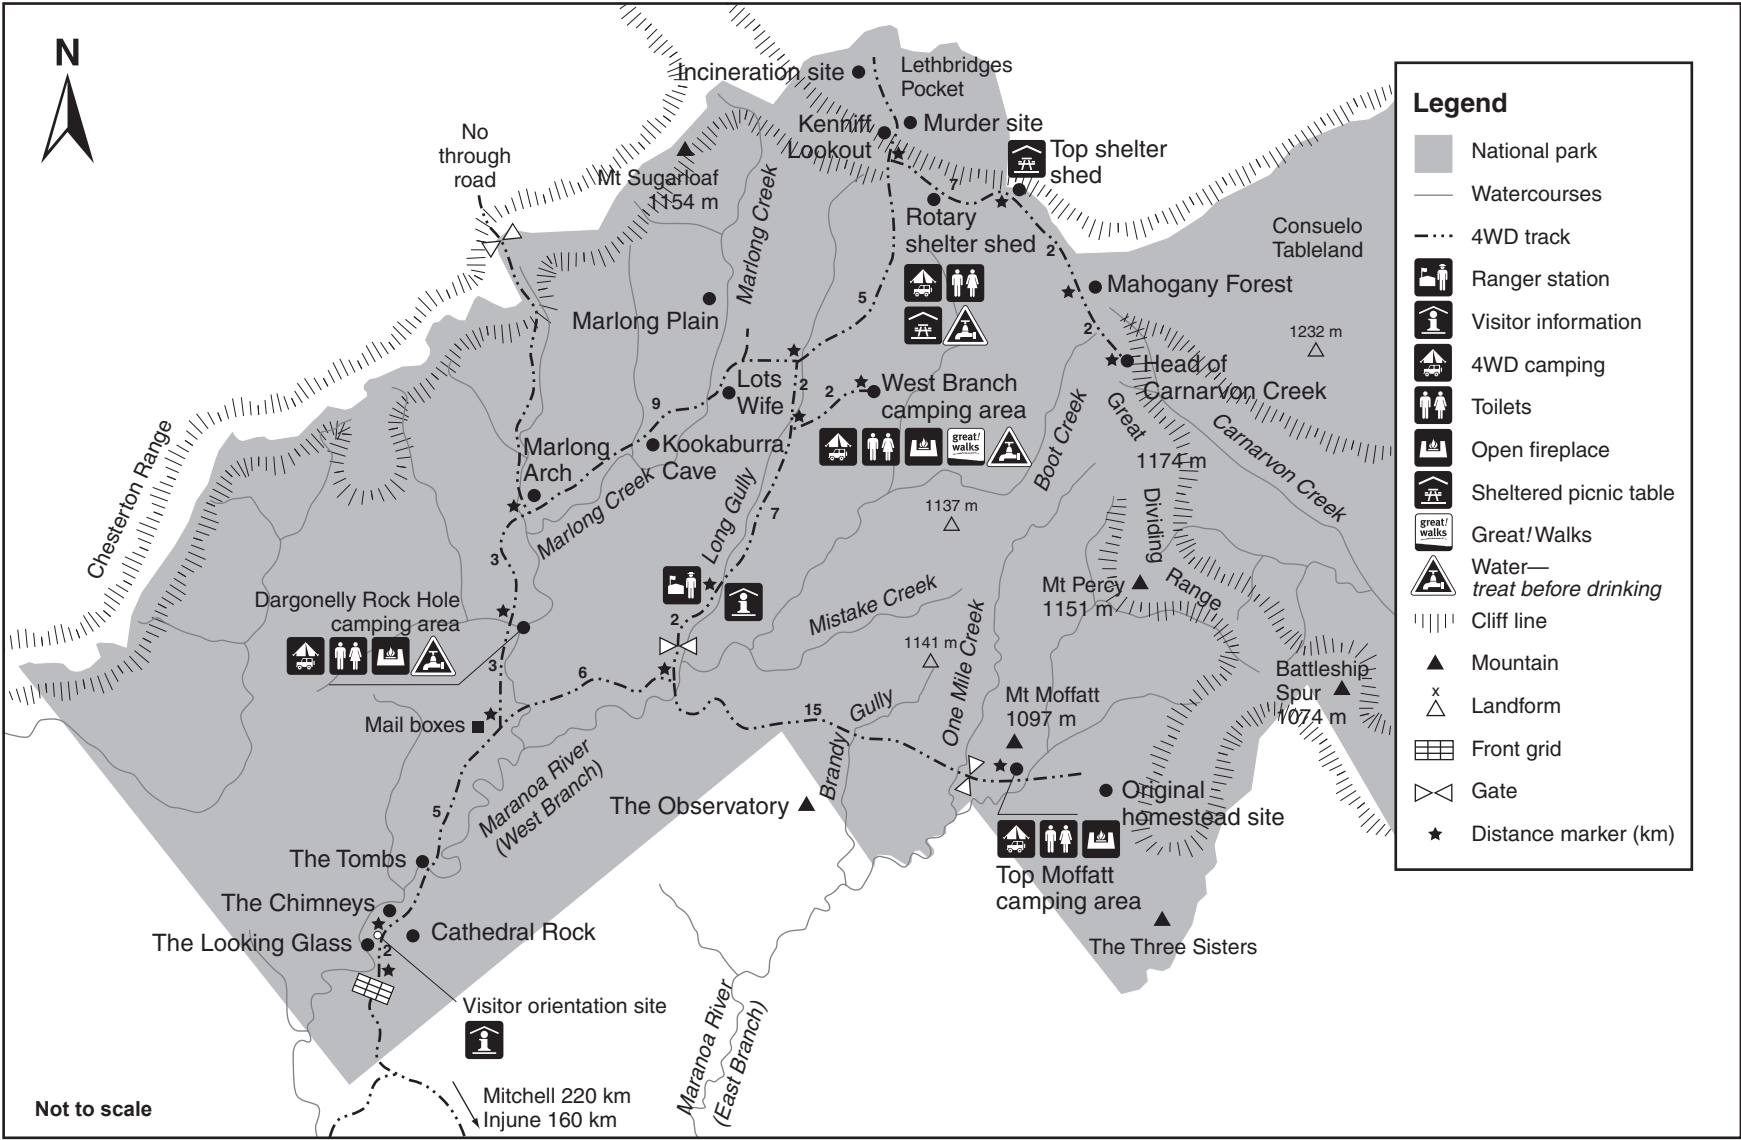

# Mount Moffatt map

Carnarvon National Park

© State of Queensland. Queensland Parks and Wildlife Service, Department of National Parks, Recreation, Sport and Racing. MA402 July 2012