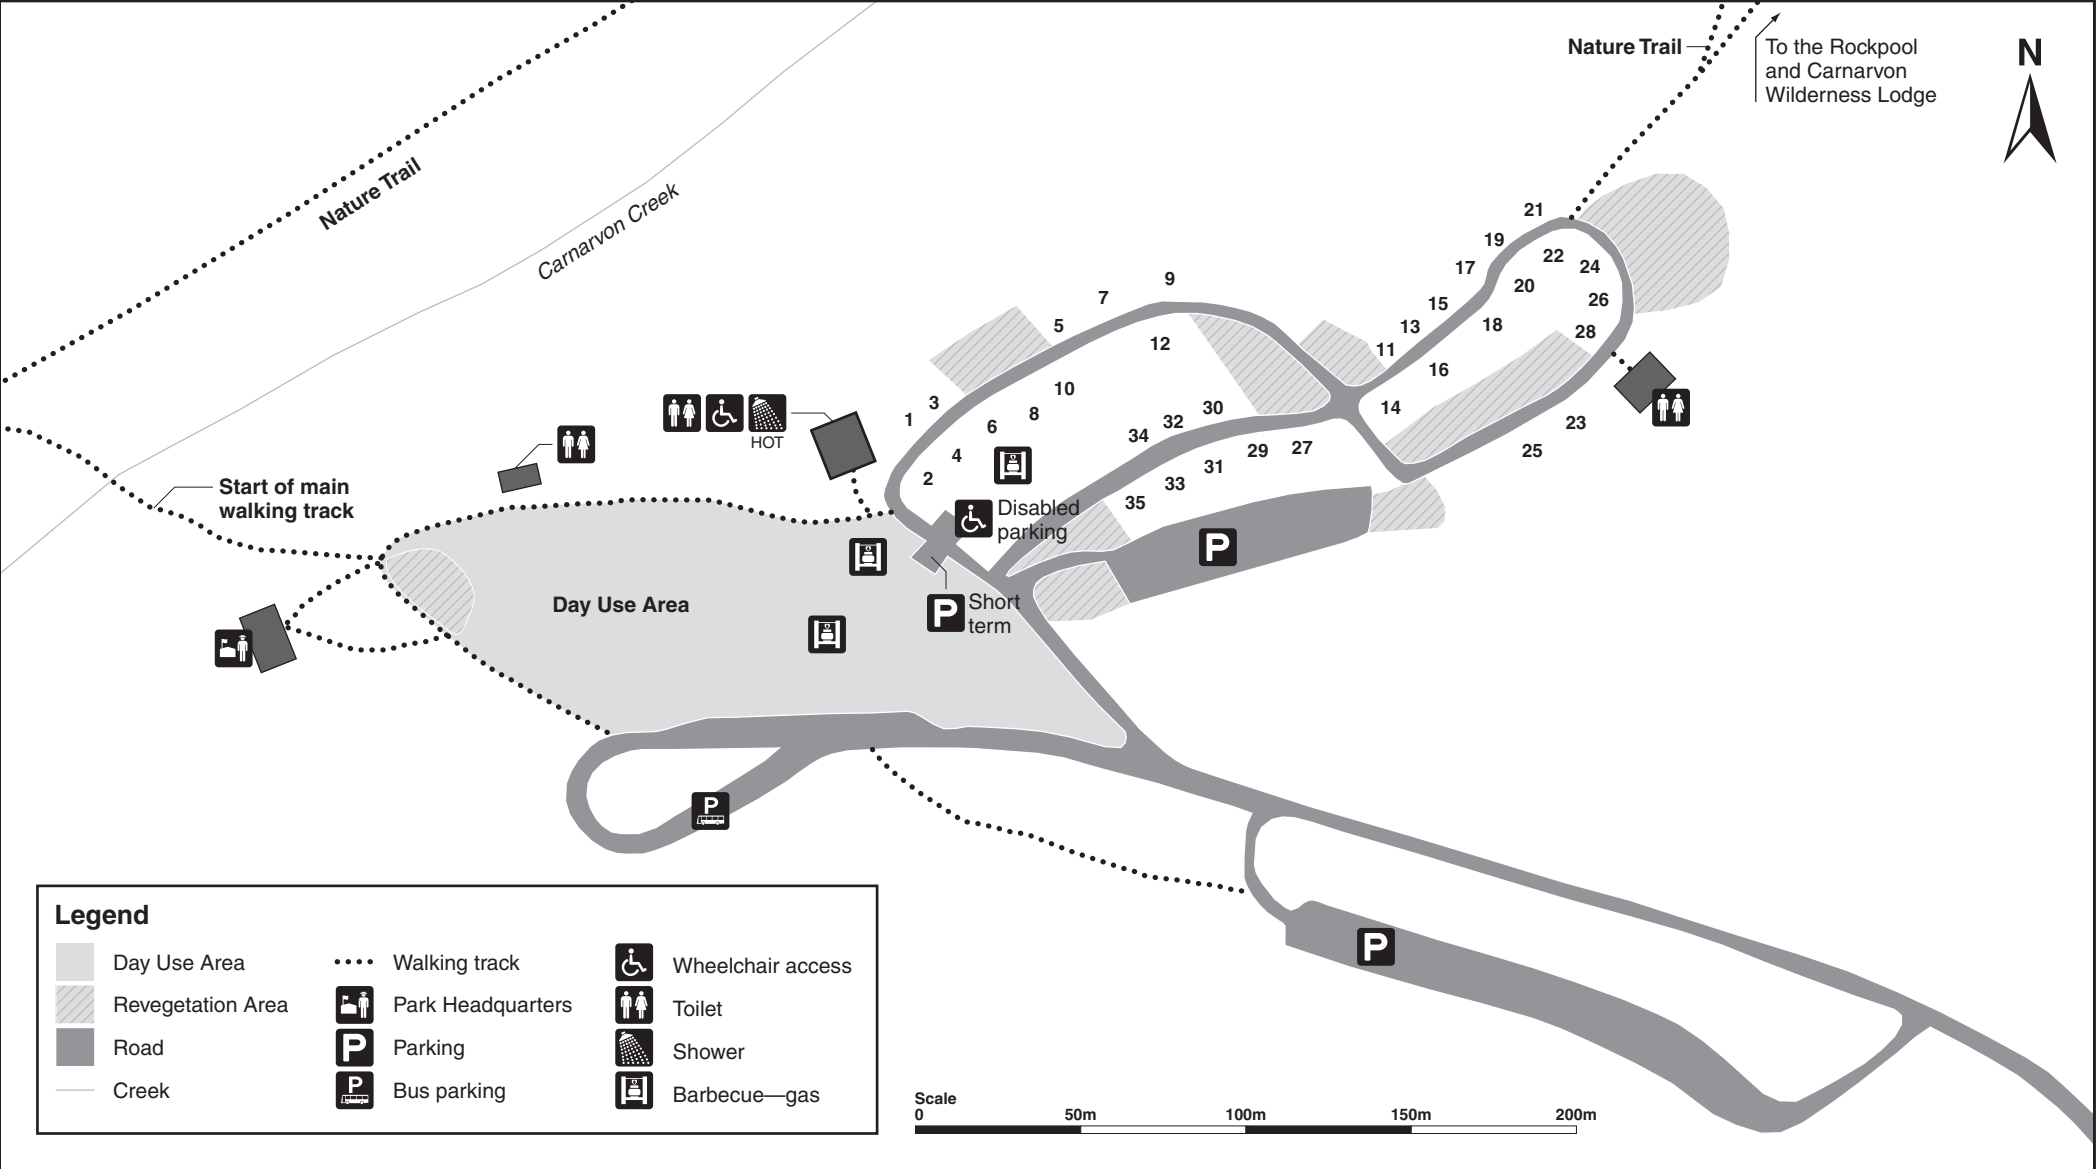

# Carnarvon Gorge camping area map

Carnarvon National Park

**Legend**

Day Use Area	Walking track	Wheelchair access
Revegetation Area	Park Headquarters	Toilet
Road	Parking	Shower
Creek	Bus parking	Barbecue—gas