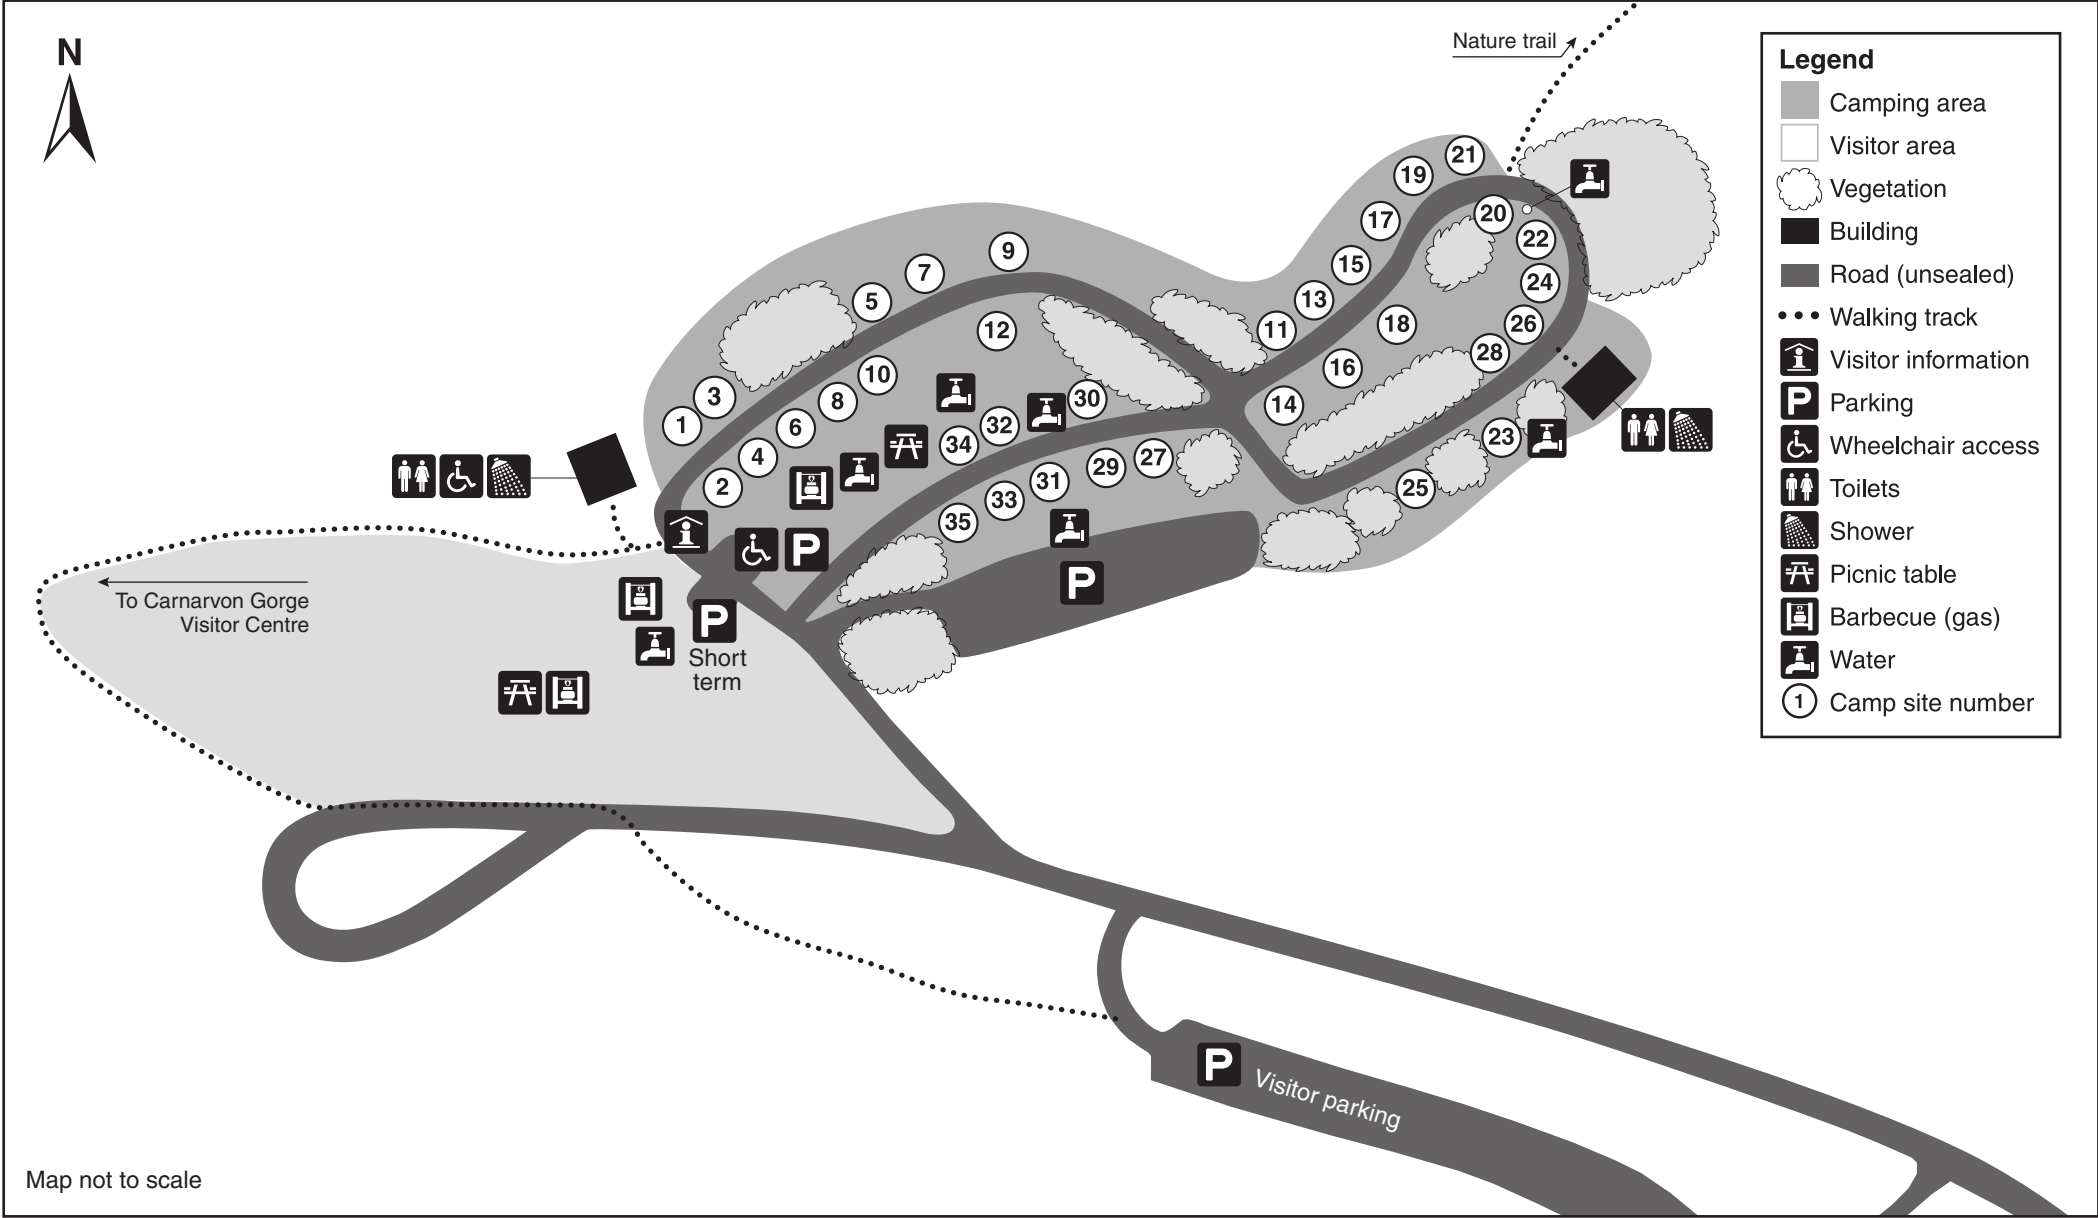

Carnarvon Gorge camping area map

Carnarvon National Park

© State of Queensland. Queensland Parks and Wildlife Service, Department of National Parks, Sport and Racing. MA552 August 2017